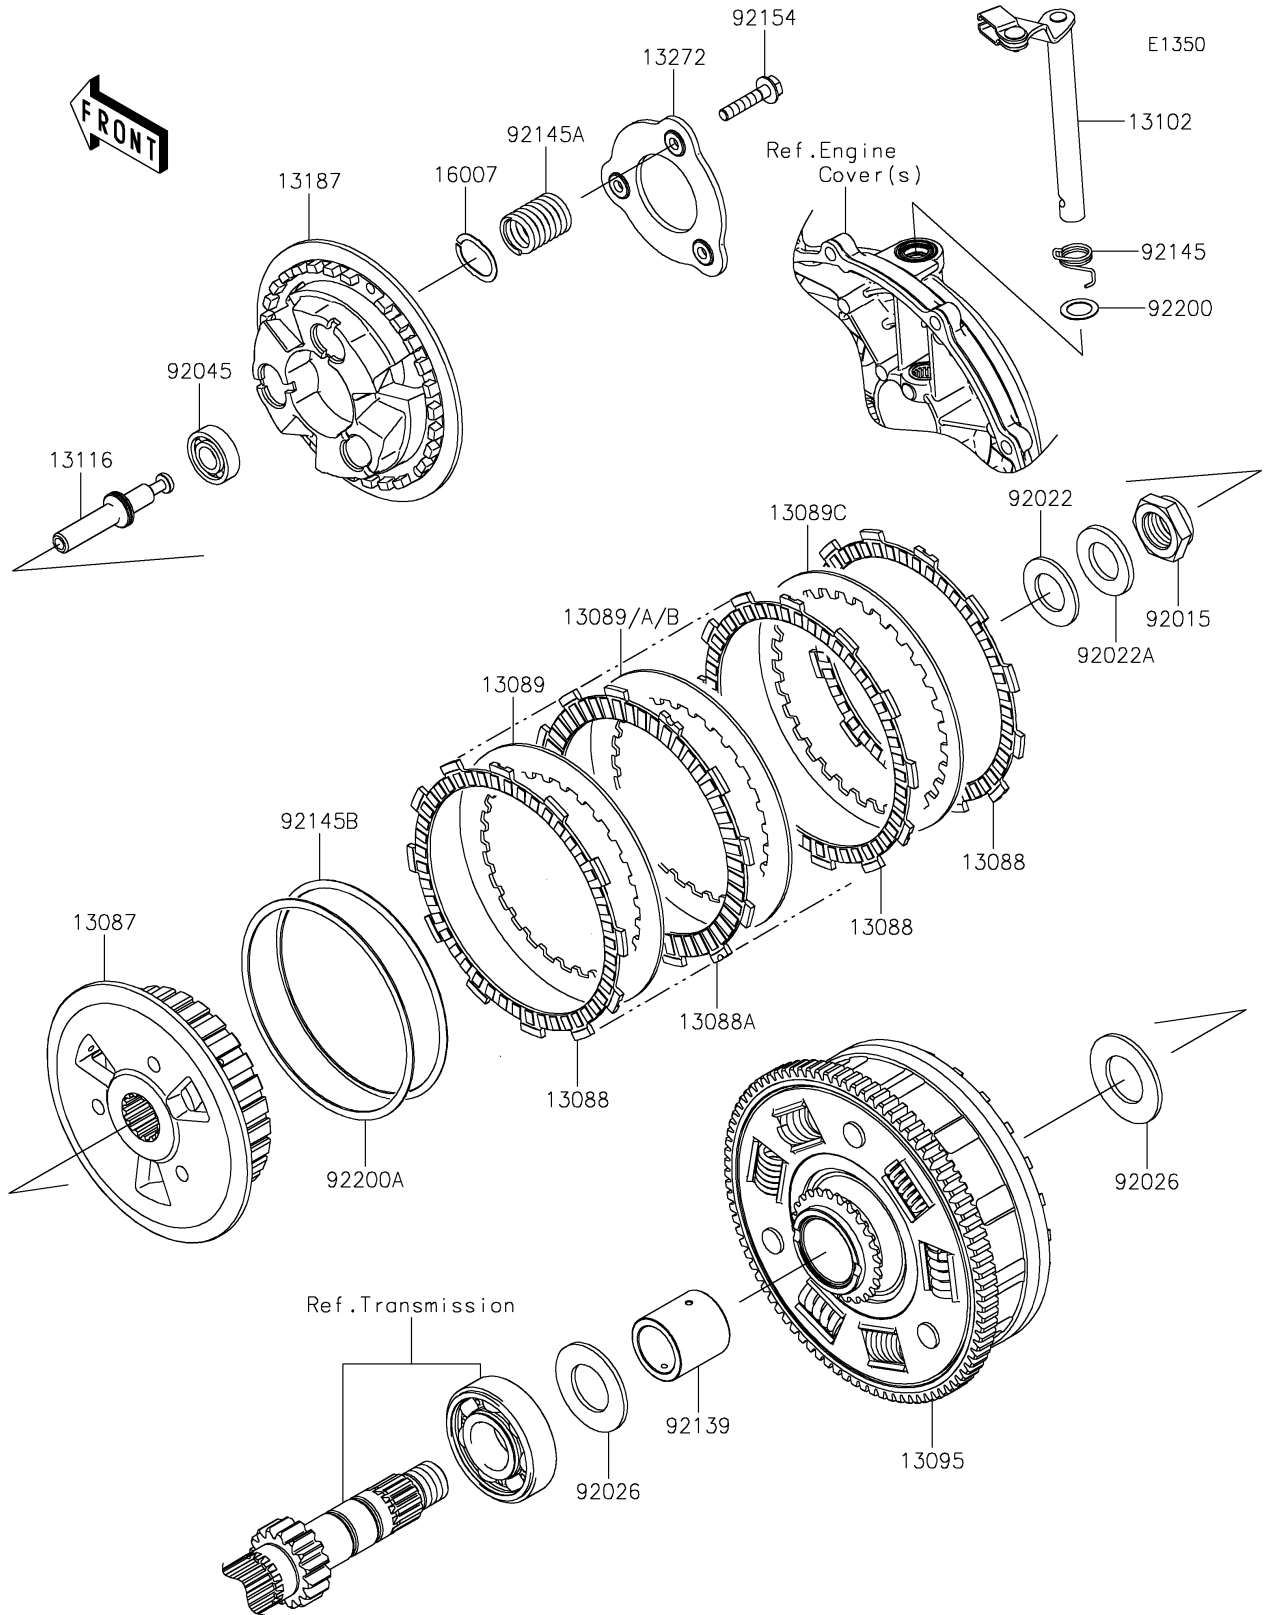

# 2024 Z650 PARTS DIAGRAM

## Clutch

## 2024 Z650 PARTS LIST

### Clutch

ITEM NAME	PART NUMBER	QUANTITY
HUB-CLUTCH (Ref # 13087)	13087-0581	1
PLATE-FRICTION (Ref # 13088)	13088-0557	3
PLATE-FRICTION (Ref # 13088A)	13088-0566	4
PLATE-CLUTCH,T=2.0 (Ref # 13089)	13089-0021	5
PLATE-CLUTCH,T=1.6 (Ref # 13089A)	13089-0038	AR
PLATE-CLUTCH,T=2.3 (Ref # 13089B)	13089-0039	AR
PLATE-CLUTCH (Ref # 13089C)	13089-0558	1
HOUSING-COMP-CLUTCH (Ref # 13095)	13095-0585	1
RELEASE-COMP-CLUTCH (Ref # 13102)	13102-0070	1
ROD-PUSH (Ref # 13116)	13116-0734	1
PLATE-CLUTCH OPERATING (Ref # 13187)	13187-0029	1
PLATE (Ref # 13272)	13272-1303	1
SEAT-SPRING (Ref # 16007)	16007-0736	3
NUT,20MM (Ref # 92015)	92015-1555	1
WASHER,20.3X36X2.3 (Ref # 92022)	92022-1116	1
WASHER,20.3X36X3.7 (Ref # 92022A)	92022-1868	1
SPACER,25.5X47X2.5 (Ref # 92026)	92026-0716	2
BEARING-BALL,6001C3ML01 (Ref # 92045)	92045-1235	1
BUSHING (Ref # 92139)	92139-0710	1
SPRING,CLUTCH RELEASE (Ref # 92145)	92145-0897	1
SPRING (Ref # 92145A)	92145-1732	3
SPRING (Ref # 92145B)	92145-1765	1
BOLT,UPSET,6X30 (Ref # 92154)	92154-0997	3
WASHER,12X18.5X0.5 (Ref # 92200)	92200-1487	1
WASHER,T=1.0 (Ref # 92200A)	92200-1579	1