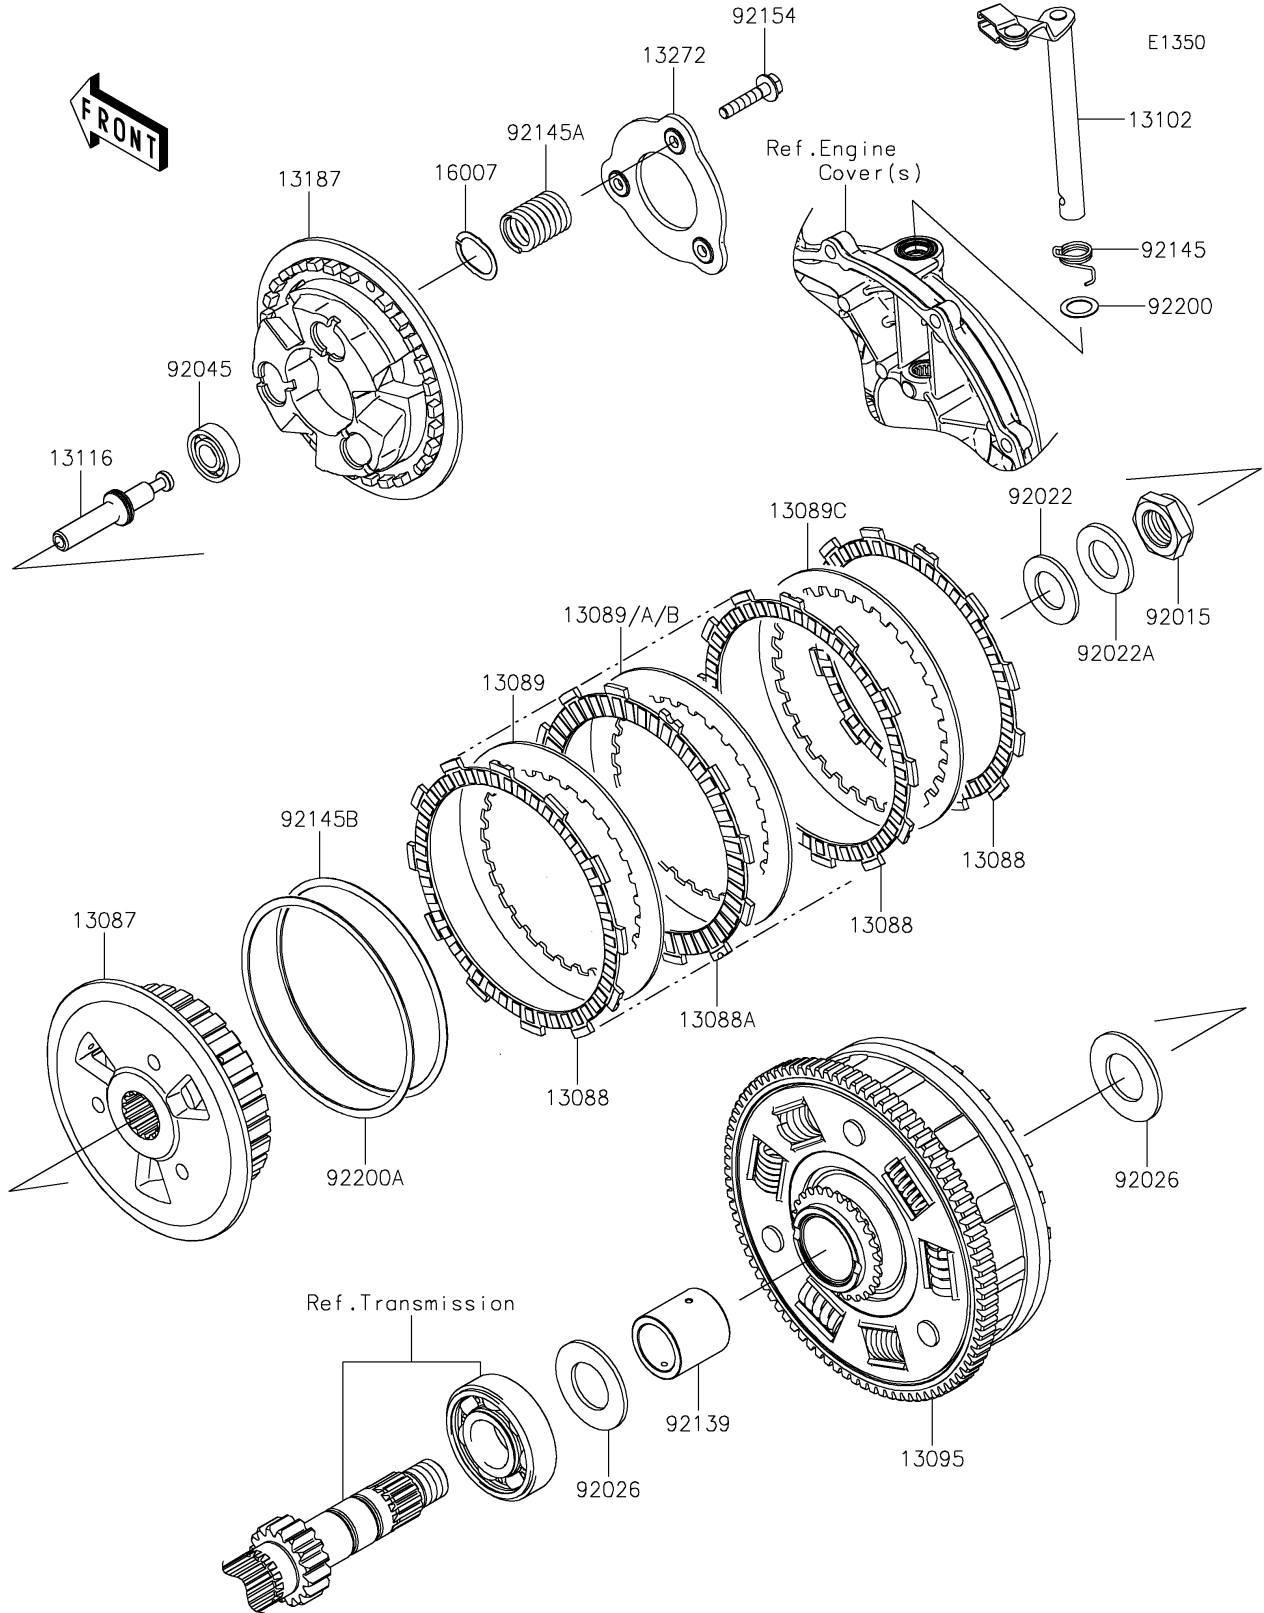

# 2024 Z650 PARTS DIAGRAM

## Clutch

## 2024 Z650 PARTS LIST

### Clutch

ITEM NAME	PART NUMBER	QUANTITY
HUB-CLUTCH (Ref # 13087)	13087-0581	1
PLATE-FRICTION (Ref # 13088)	13088-0557	3
PLATE-FRICTION (Ref # 13088A)	13088-0566	4
PLATE-CLUTCH,T=2.0 (Ref # 13089)	13089-0021	5
PLATE-CLUTCH,T=1.6 (Ref # 13089A)	13089-0038	AR
PLATE-CLUTCH,T=2.3 (Ref # 13089B)	13089-0039	AR
PLATE-CLUTCH (Ref # 13089C)	13089-0558	1
HOUSING-COMP-CLUTCH (Ref # 13095)	13095-0585	1
RELEASE-COMP-CLUTCH (Ref # 13102)	13102-0070	1
ROD-PUSH (Ref # 13116)	13116-0734	1
PLATE-CLUTCH OPERATING (Ref # 13187)	13187-0029	1
PLATE (Ref # 13272)	13272-1303	1
SEAT-SPRING (Ref # 16007)	16007-0736	3
NUT,20MM (Ref # 92015)	92015-1555	1
WASHER,20.3X36X2.3 (Ref # 92022)	92022-1116	1
WASHER,20.3X36X3.7 (Ref # 92022A)	92022-1868	1
SPACER,25.5X47X2.5 (Ref # 92026)	92026-0716	2
BEARING-BALL,6001C3ML01 (Ref # 92045)	92045-1235	1
BUSHING (Ref # 92139)	92139-0710	1
SPRING,CLUTCH RELEASE (Ref # 92145)	92145-0897	1
SPRING (Ref # 92145A)	92145-1732	3
SPRING (Ref # 92145B)	92145-1765	1
BOLT,UPSET,6X30 (Ref # 92154)	92154-0997	3
WASHER,12X18.5X0.5 (Ref # 92200)	92200-1487	1
WASHER,T=1.0 (Ref # 92200A)	92200-1579	1