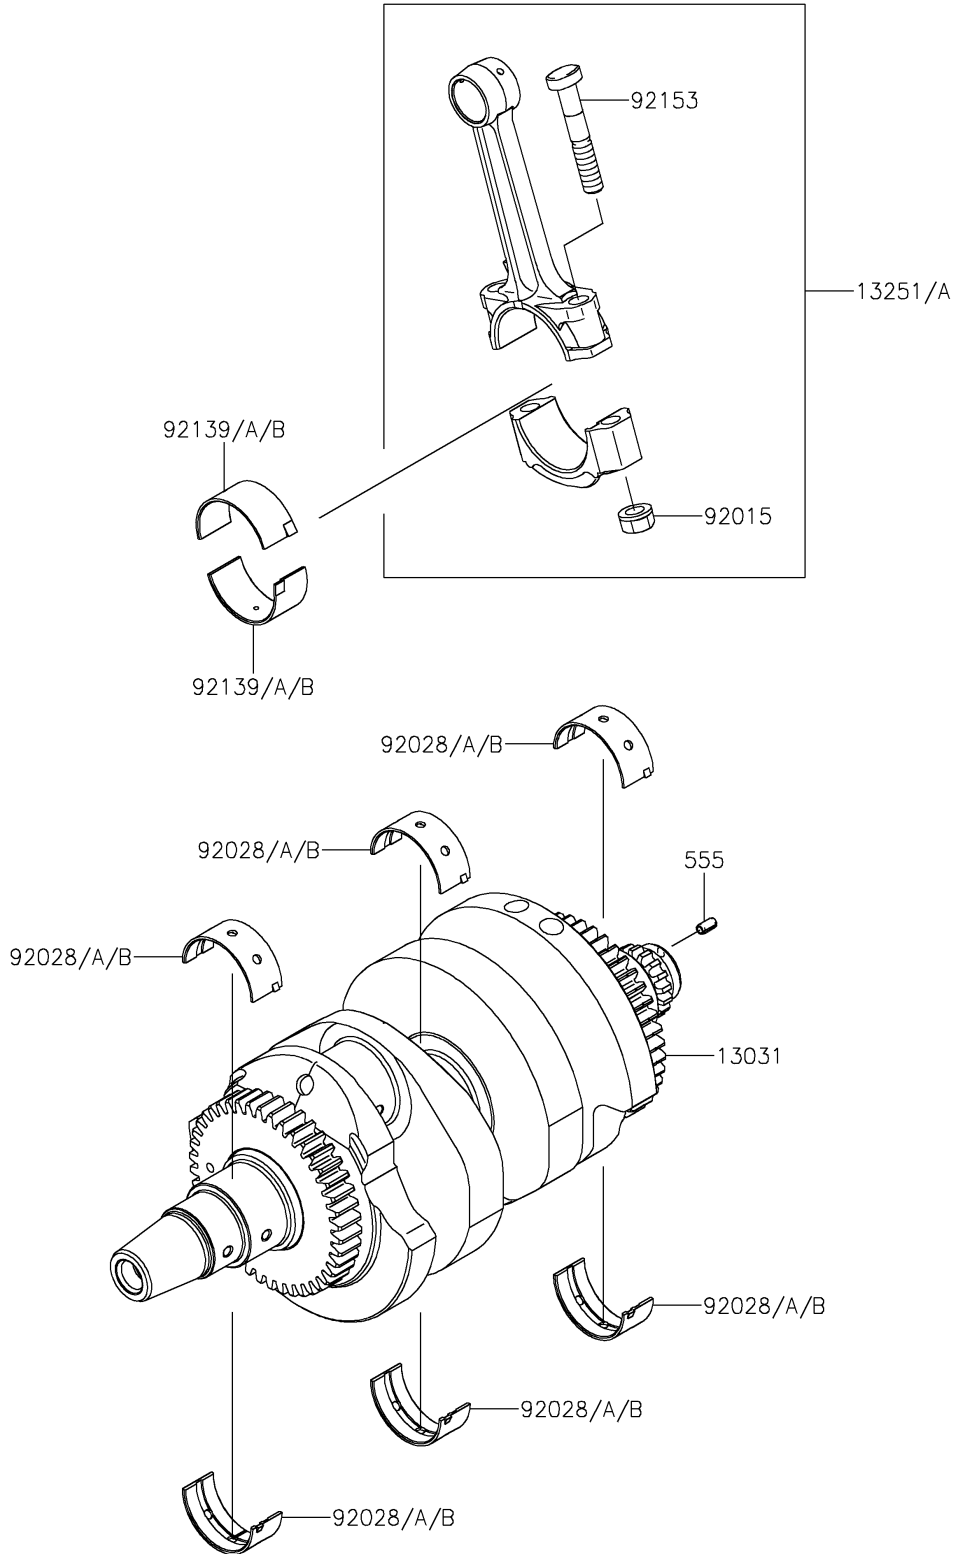

2024 Z650 PARTS DIAGRAM

Crankshaft

E1321

2024 Z650 PARTS LIST

Crankshaft

ITEM NAME	PART NUMBER	QUANTITY
CRANKSHAFT-COMP (Ref # 13031)	13031-0149	1
ROD-ASSY-CONNECTING,K (Ref # 13251)	13251-0010-KK	2
ROD-ASSY-CONNECTING,J (Ref # 13251A)	13251-0759-JJ	2
NUT,FLANGED,8MM (Ref # 92015)	92015-1311	4
BUSHING,CRANKSHAFT,BLUE (Ref # 92028)	92028-1903	6
BUSHING,CRANKSHAFT,BLACK (Ref # 92028A)	92028-1904	AR
BUSHING,CRANKSHAFT,BROWN (Ref # 92028B)	92028-1905	AR
BUSHING,CON-ROD,BLUE (Ref # 92139)	92139-0114	4
BUSHING,CON-ROD,BLACK (Ref # 92139A)	92139-0115	AR
BUSHING,CON-ROD,BROWN (Ref # 92139B)	92139-0116	AR
BOLT,CON-ROD,8X49 (Ref # 92153)	92153-0957	4
PIN-SPRING,4X8 (Ref # 555)	555A0408	1