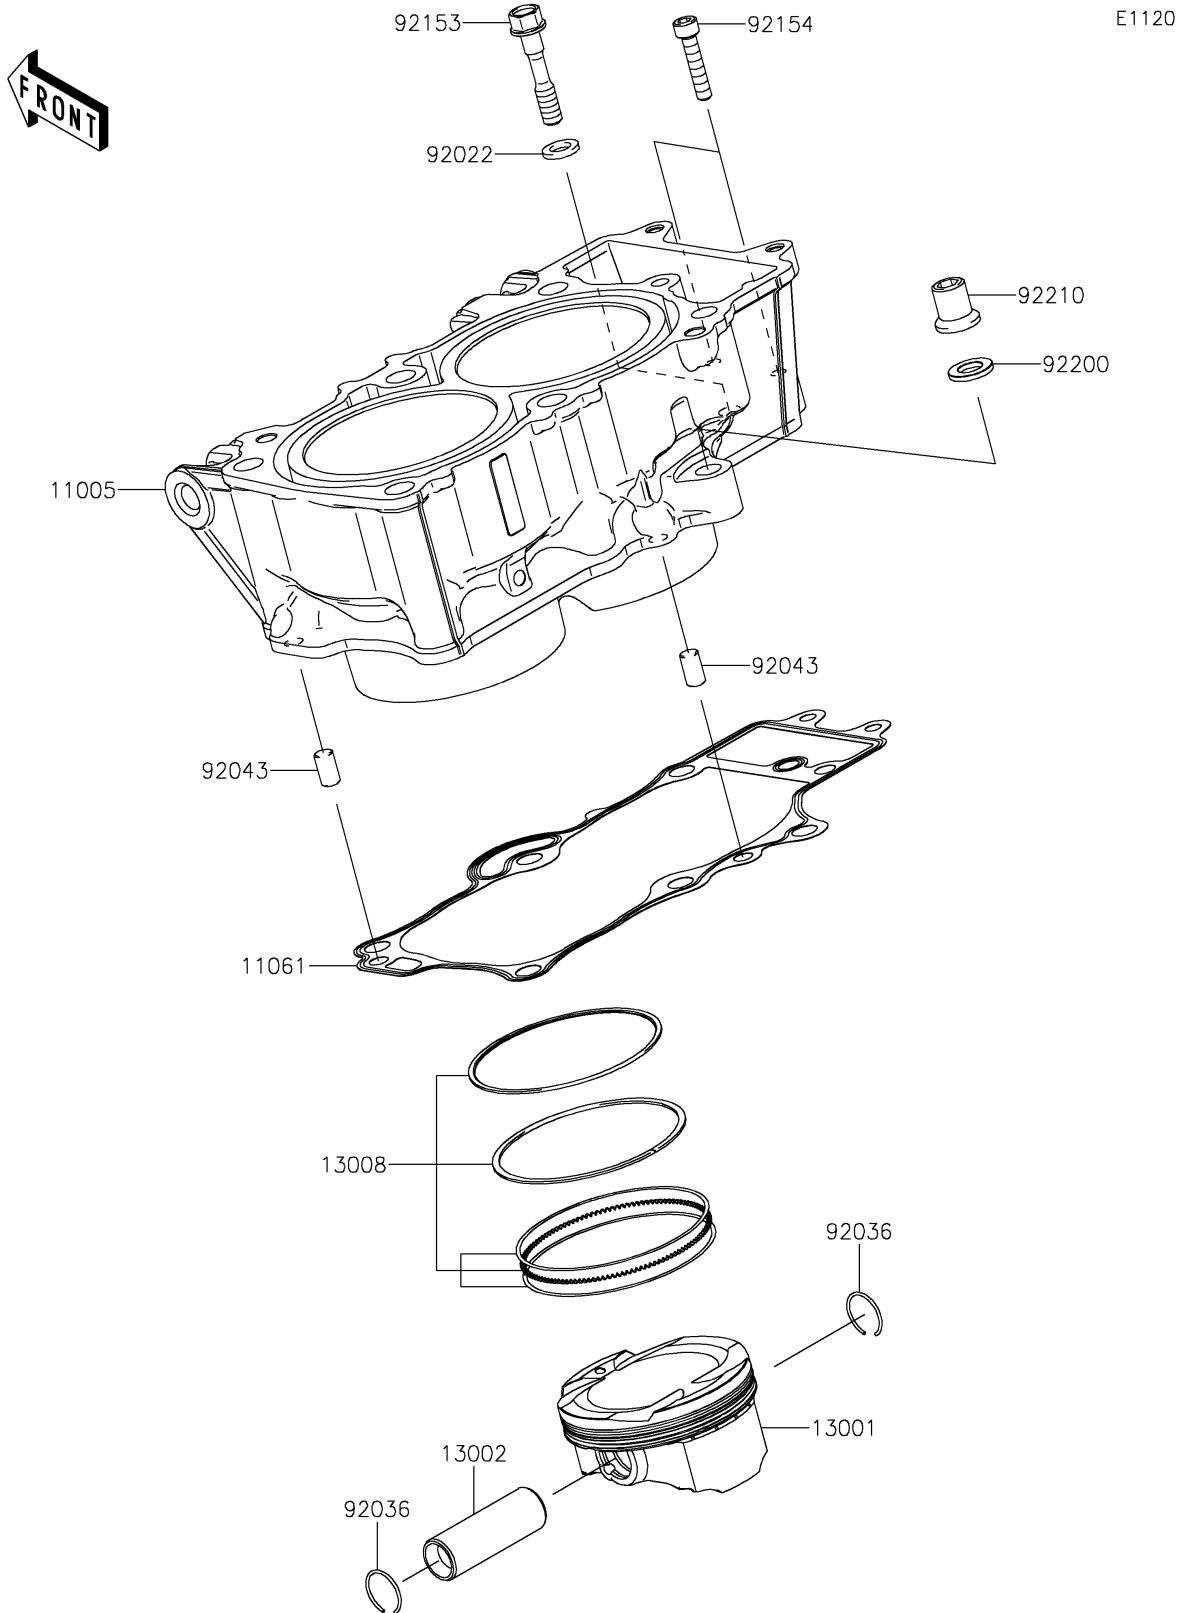

2024 Z650 PARTS DIAGRAM

Cylinder/Piston(s)

2024 Z650 PARTS LIST

Cylinder/Piston(s)

ITEM NAME	PART NUMBER	QUANTITY
CYLINDER-ENGINE (Ref # 11005)	11005-0666	1
GASKET,CYLINDER BASE (Ref # 11061)	11061-1207	1
PISTON-ENGINE (Ref # 13001)	13001-0786	2
PIN-PISTON (Ref # 13002)	13002-0007	2
RING-SET-PISTON (Ref # 13008)	13008-1196	2
WASHER,9X15.5X2 (Ref # 92022)	92022-1401	1
RING-SNAP,PISTON PIN (Ref # 92036)	92036-008	4
PIN,8X14 (Ref # 92043)	92043-1567	2
BOLT,8X43 (Ref # 92153)	92153-1011	1
BOLT,SOCKET,6X30 (Ref # 92154)	92154-0116	2
WASHER,10.5X19X2.3 (Ref # 92200)	92200-0363	1
NUT (Ref # 92210)	92210-0223	1