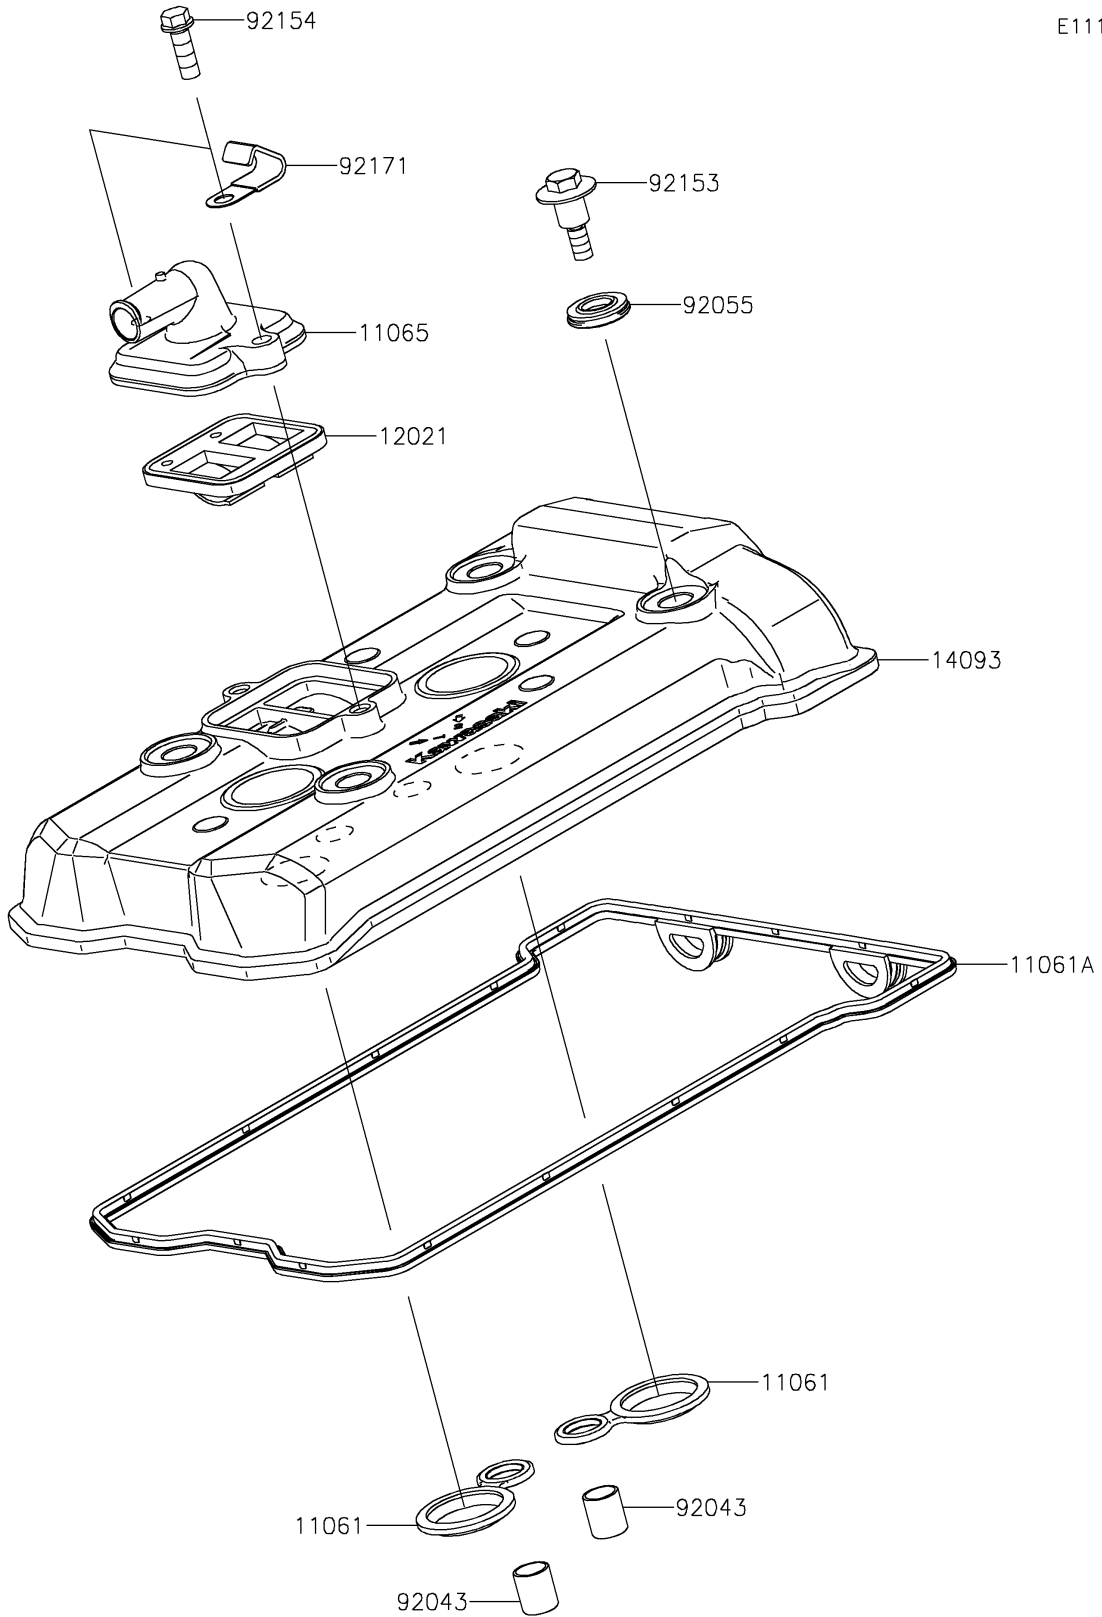

2024 Z650 PARTS DIAGRAM

Cylinder Head Cover

E1112

2024 Z650 PARTS LIST

Cylinder Head Cover

ITEM NAME	PART NUMBER	QUANTITY
GASKET,SPARK PLUG HOLE (Ref # 11061)	11061-0105	2
GASKET,HEAD COVER (Ref # 11061A)	11061-1184	1
CAP (Ref # 11065)	11065-1320	1
VALVE-ASSY-REED (Ref # 12021)	12021-0708	1
COVER,HEAD (Ref # 14093)	14093-0501	1
PIN,10.1X12X14 (Ref # 92043)	92043-4009	2
RING-O (Ref # 92055)	92055-0187	4
BOLT,HEAD COVER (Ref # 92153)	92153-0793	4
BOLT,FLANGED,6X18 (Ref # 92154)	92154-1775	2
CLAMP (Ref # 92171)	92171-0813	1