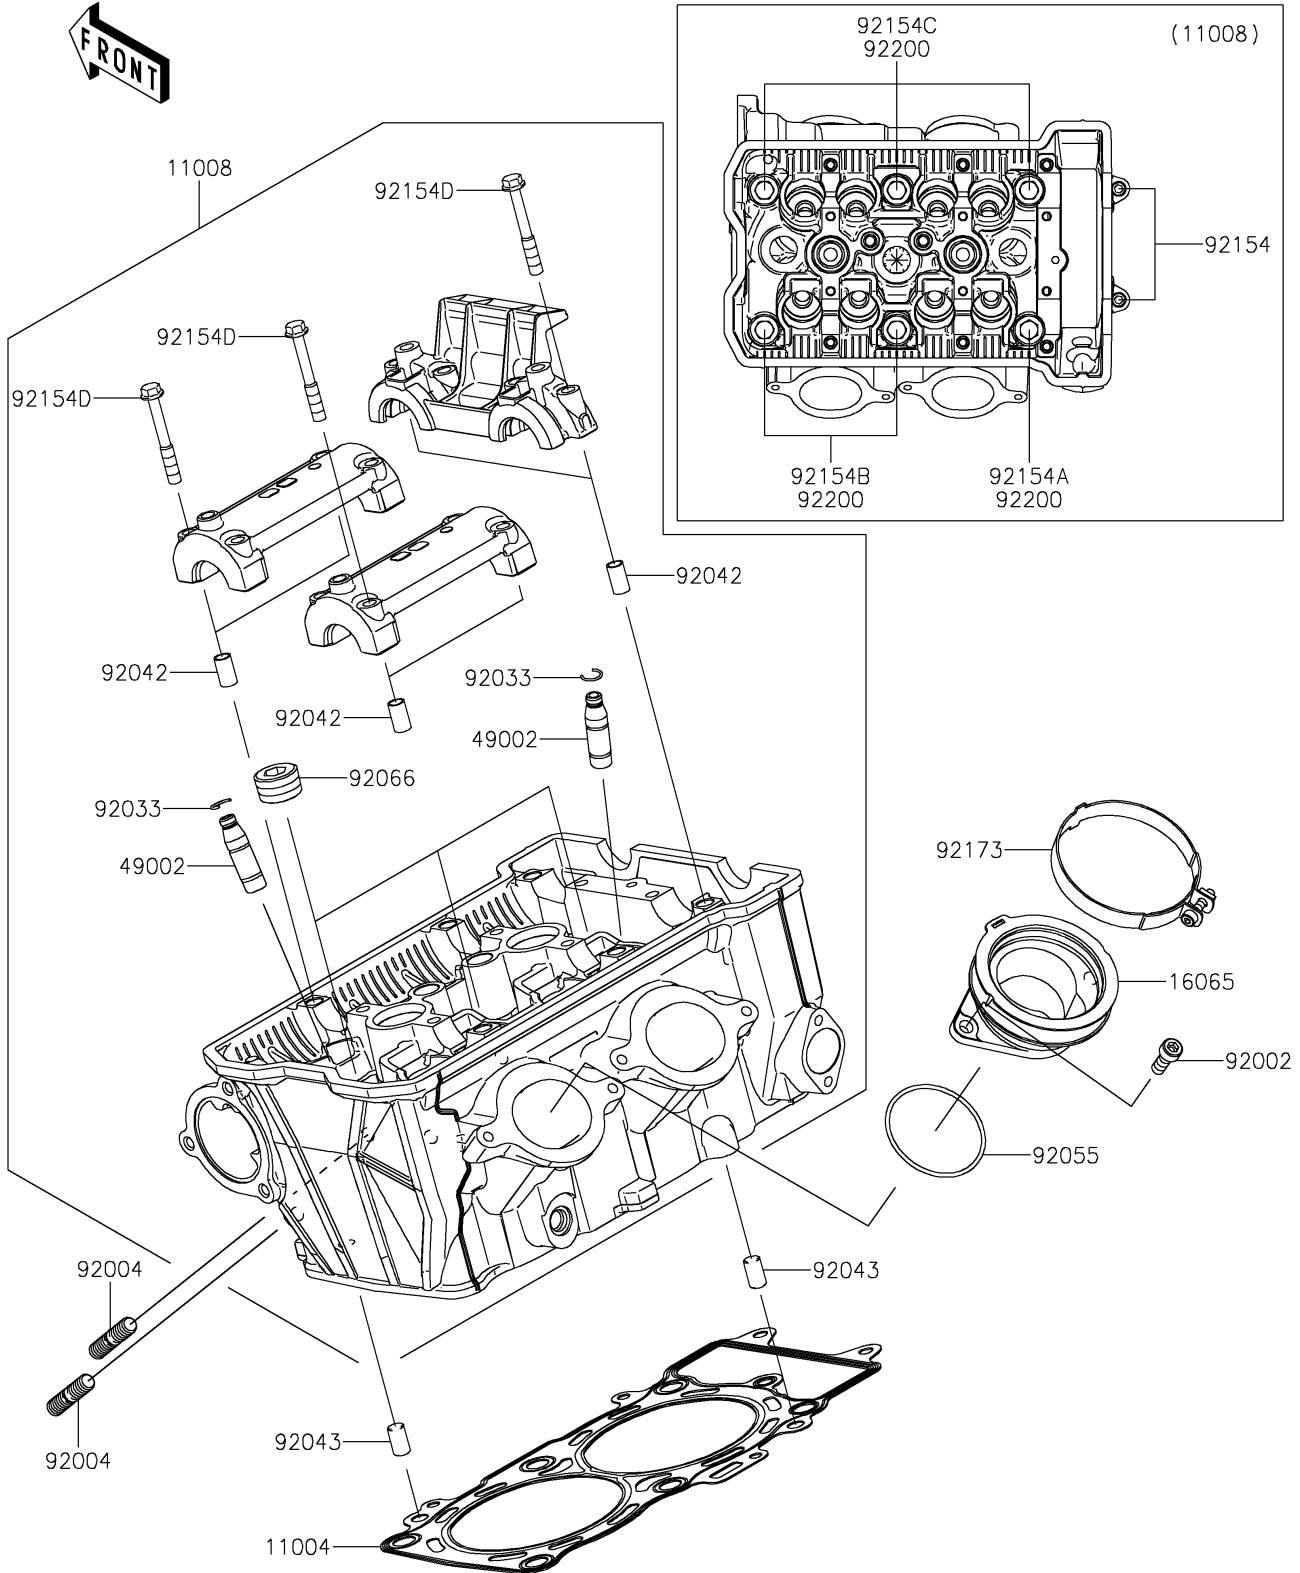

2024 Z650 PARTS DIAGRAM

Cylinder Head

E1111

2024 Z650 PARTS LIST

Cylinder Head

ITEM NAME	PART NUMBER	QUANTITY
GASKET-HEAD (Ref # 11004)	11004-0763	1
HEAD-COMP-CYLINDER (Ref # 11008)	11008-0976	1
HOLDER-CARBURETOR (Ref # 16065)	16065-0131	2
GUIDE-VALVE (Ref # 49002)	49002-0039	8
BOLT,6X16 (Ref # 92002)	92002-1143	4
STUD,8X22 (Ref # 92004)	92004-0025	4
RING-SNAP (Ref # 92033)	92033-1247	8
PIN,DOWEL,6.3X8X14 (Ref # 92042)	92042-007	6
PIN,8X14 (Ref # 92043)	92043-1567	2
RING-O,47X1.9 (Ref # 92055)	92055-1600	2
PLUG,PT1/2X12.5 (Ref # 92066)	92066-0002	3
BOLT,SOCKET,6X30 (Ref # 92154)	92154-0116	2
BOLT,FLANGED,10X100 (Ref # 92154A)	92154-2363	1
BOLT,FLANGED,10X158 (Ref # 92154B)	92154-2364	2
BOLT,FLANGED,10X176 (Ref # 92154C)	92154-2365	3
BOLT,FLANGED,6X45 (Ref # 92154D)	92154-3737	12
CLAMP (Ref # 92173)	92173-0239	2
WASHER,10.5X19X2.3 (Ref # 92200)	92200-0257	6