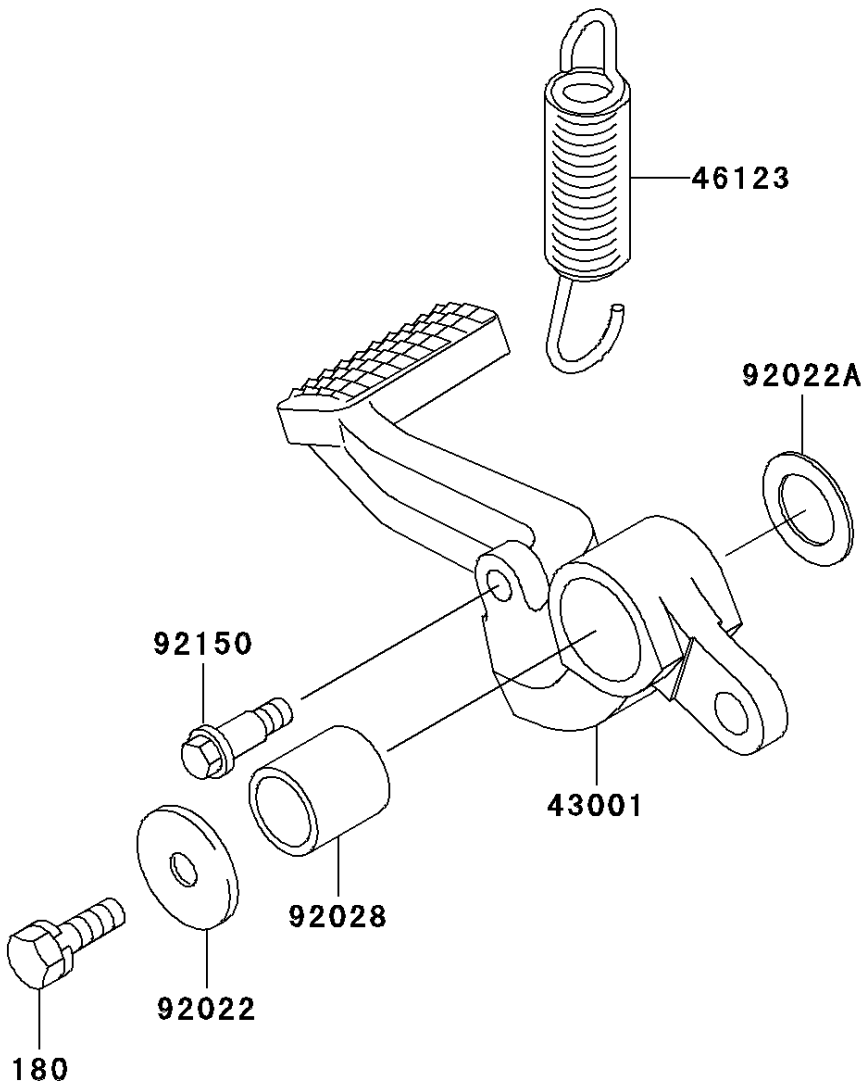

2000 Ninja® ZX™-12R PARTS DIAGRAM

Brake Pedal/Torque Link

F2260

2000 Ninja® ZX™-12R PARTS LIST

Brake Pedal/Torque Link

ITEM NAME	PART NUMBER	QUANTITY
BOLT-UPSET-WS (Ref # 180)	180H0614	1
LEVER-BRAKE,PEDAL (Ref # 43001)	43001-1421	1
SPRING-COMP,BRAKE PEDAL RETURN (Ref # 46123)	46123-1058	1
WASHER,7X28X1.6 (Ref # 92022)	92022-1282	1
WASHER,15.3X24X1 (Ref # 92022A)	92022-326	1
BUSHING,BRAKE PEDAL (Ref # 92028)	92028-1282	1
BOLT,6MM (Ref # 92150)	92150-1113	1