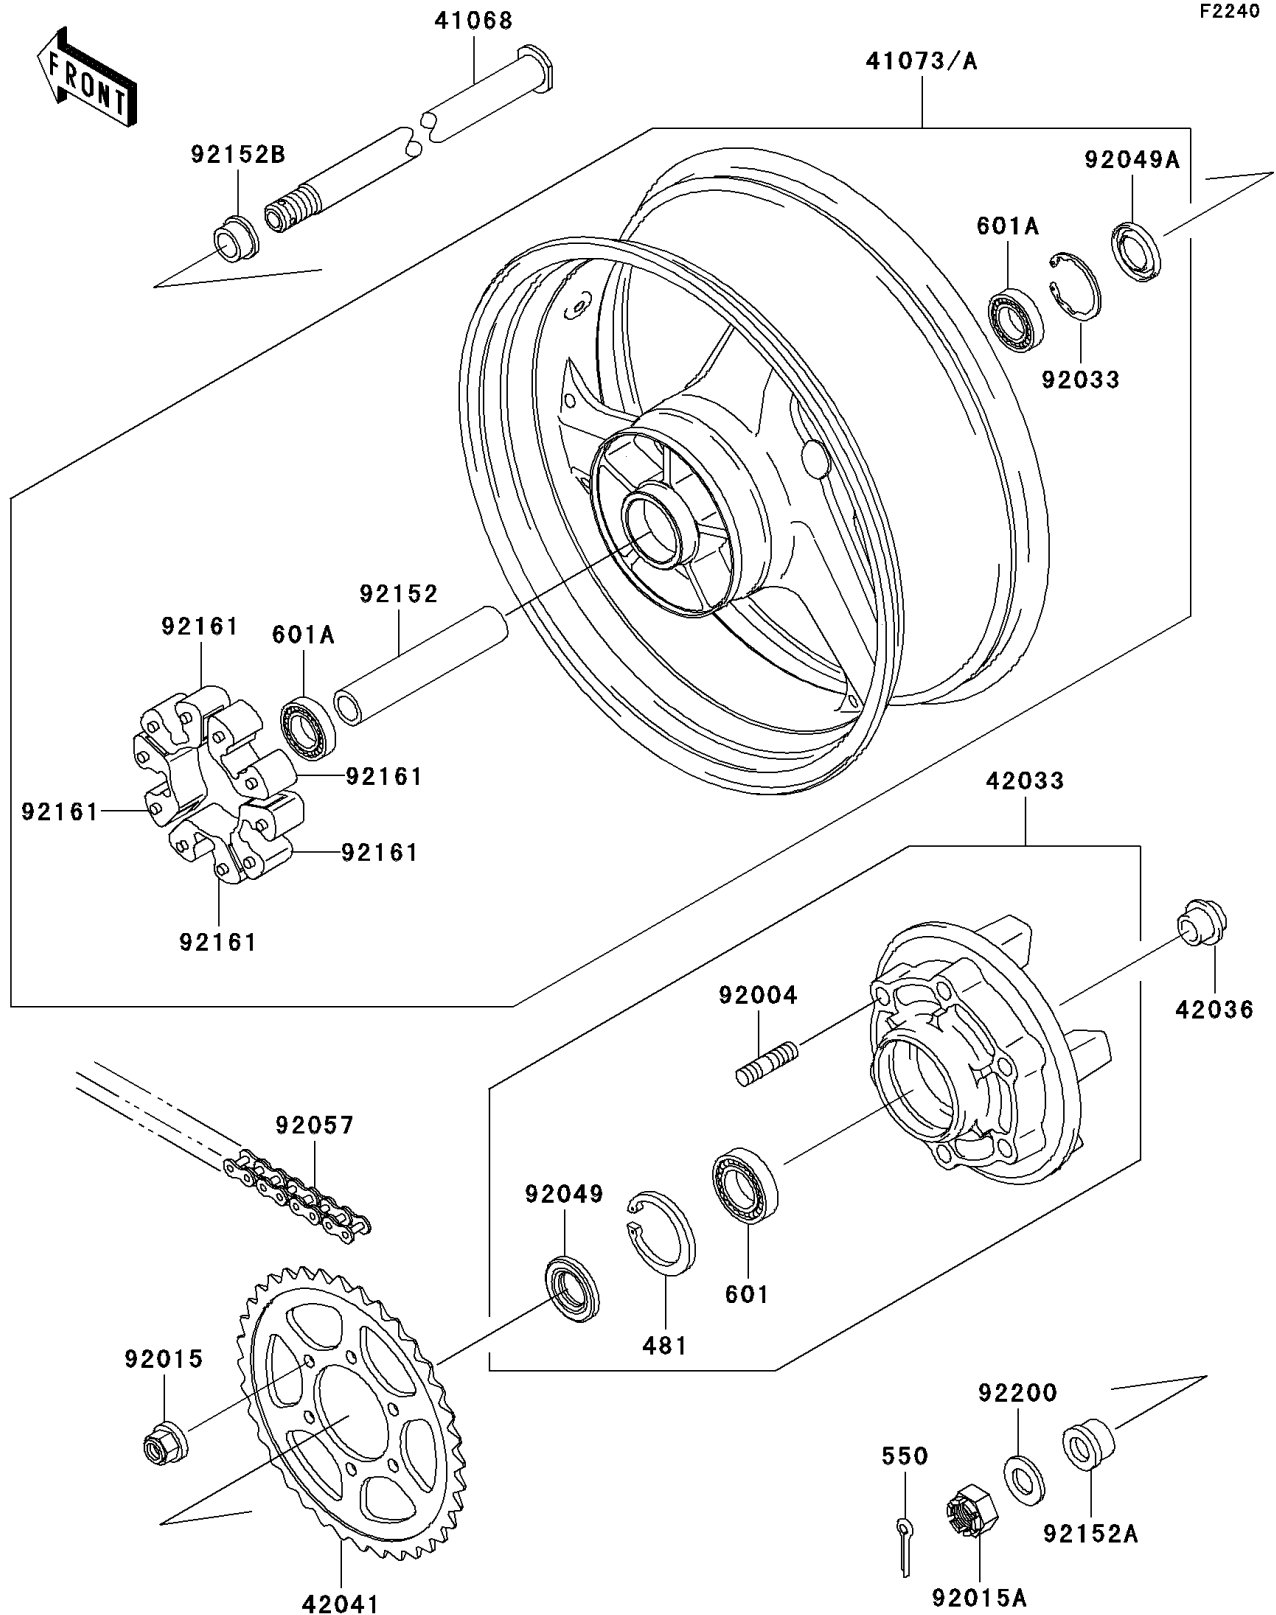

2000 Ninja® ZX™-12R PARTS DIAGRAM

Rear Wheel/Chain

2000 Ninja® ZX™-12R PARTS LIST

Rear Wheel/Chain

ITEM NAME	PART NUMBER	QUANTITY
CIRCLIP (Ref # 481)	481J5500	1
PIN-COTTER,4.0X40 (Ref # 550)	550D4040	1
BEARING-BALL,#6006G (Ref # 601)	601B6006G	1
BEARING-BALL (Ref # 601A)	601B6205UU	2
AXLE,RR (Ref # 41068)	41068-1416	1
WHEEL-ASSY,RR,BLACK (Ref # 41073)	41073-1651-R2	1
WHEEL-ASSY,RR,F.RED (Ref # 41073A)	41073-1651-X4	1
COUPLING-ASSY,RR HUB (Ref # 42033)	42033-1203	1
SLEEVE,RR HUB,L=22 (Ref # 42036)	42036-1279	1
SPROCKET-HUB,46T (Ref # 42041)	42041-1523	1
STUD,10X19 (Ref # 92004)	92004-1275	6
NUT,FLANGED,10MM (Ref # 92015)	92015-1335	6
NUT,CASTLE,24MM (Ref # 92015A)	92015-1844	1
RING-SNAP,52MM (Ref # 92033)	92033-1043	1
SEAL-OIL,PJN40556 (Ref # 92049)	92049-1263	1
SEAL-OIL,RR HUB,L=159 (Ref # 92049A)	92049-1375	1
CHAIN,DRIVE,DID50ZVM3X116L (Ref # 92057)	92057-1477	1
COLLAR,RR HUB,L=152.5 (Ref # 92152)	92152-1080	1
COLLAR,RR AXLE,LH,L=16.5 (Ref # 92152A)	92152-1181	1
COLLAR,RR AXLE,RH,L=16 (Ref # 92152B)	92152-1246	1
DAMPER,SHOCK,RR HUB (Ref # 92161)	92161-1069	5
WASHER,25.5X38X3.2 (Ref # 92200)	92200-1479	1