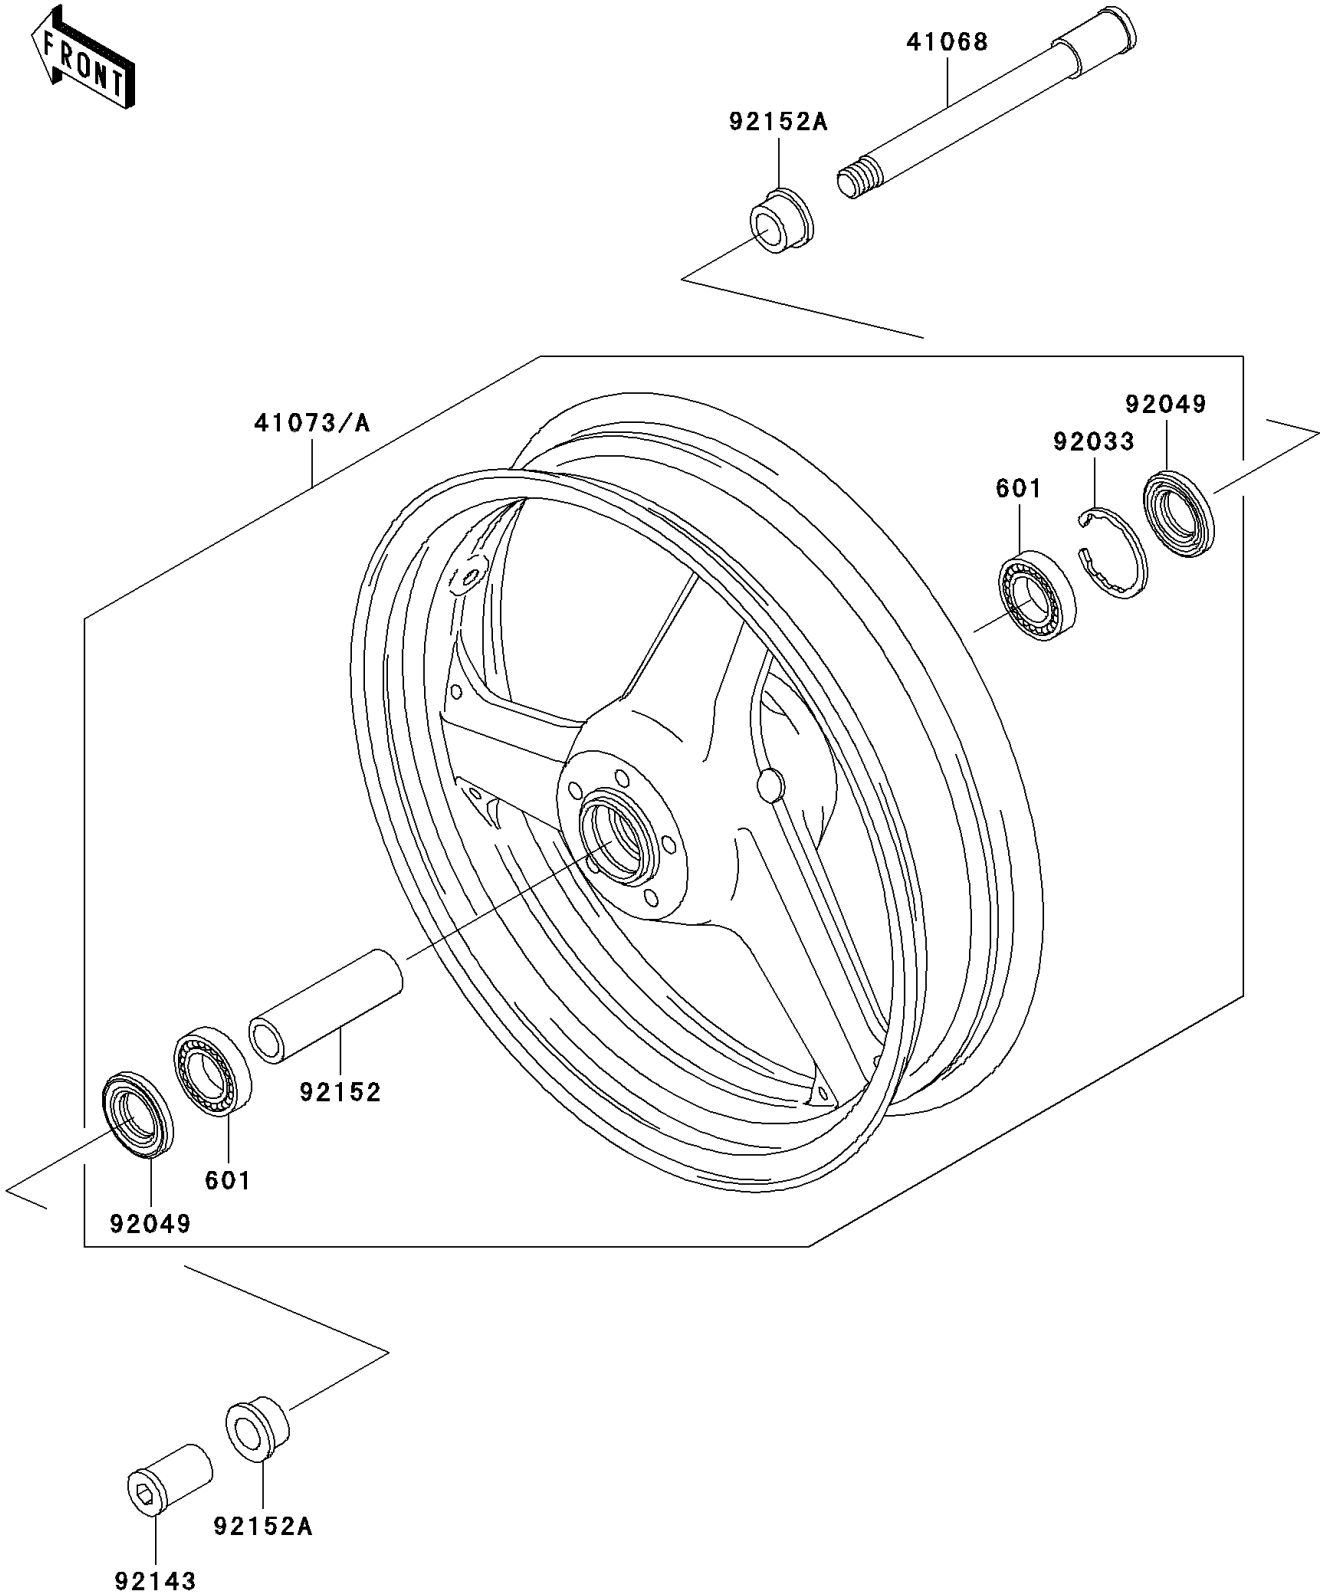

2000 Ninja® ZX™-12R PARTS DIAGRAM

Front Wheel

F2230

2000 Ninja® ZX™-12R PARTS LIST

Front Wheel

ITEM NAME	PART NUMBER	QUANTITY
BEARING-BALL,#6005UU (Ref # 601)	601B6005UU	2
AXLE,FR (Ref # 41068)	41068-1426	1
WHEEL-ASSY,FR,BLACK (Ref # 41073)	41073-1652-R2	1
WHEEL-ASSY,FR,F.RED (Ref # 41073A)	41073-1652-X4	1
RING-SNAP,47MM (Ref # 92033)	92033-1042	1
SEAL-OIL,BJN 32 47 5 (Ref # 92049)	92049-1377	2
COLLAR,FR AXLE,LH,L=44.5 (Ref # 92143)	92143-1478	1
COLLAR,FR HUB,L=98 (Ref # 92152)	92152-1079	1
COLLAR,FR AXLE,L=21.5 (Ref # 92152A)	92152-1251	2