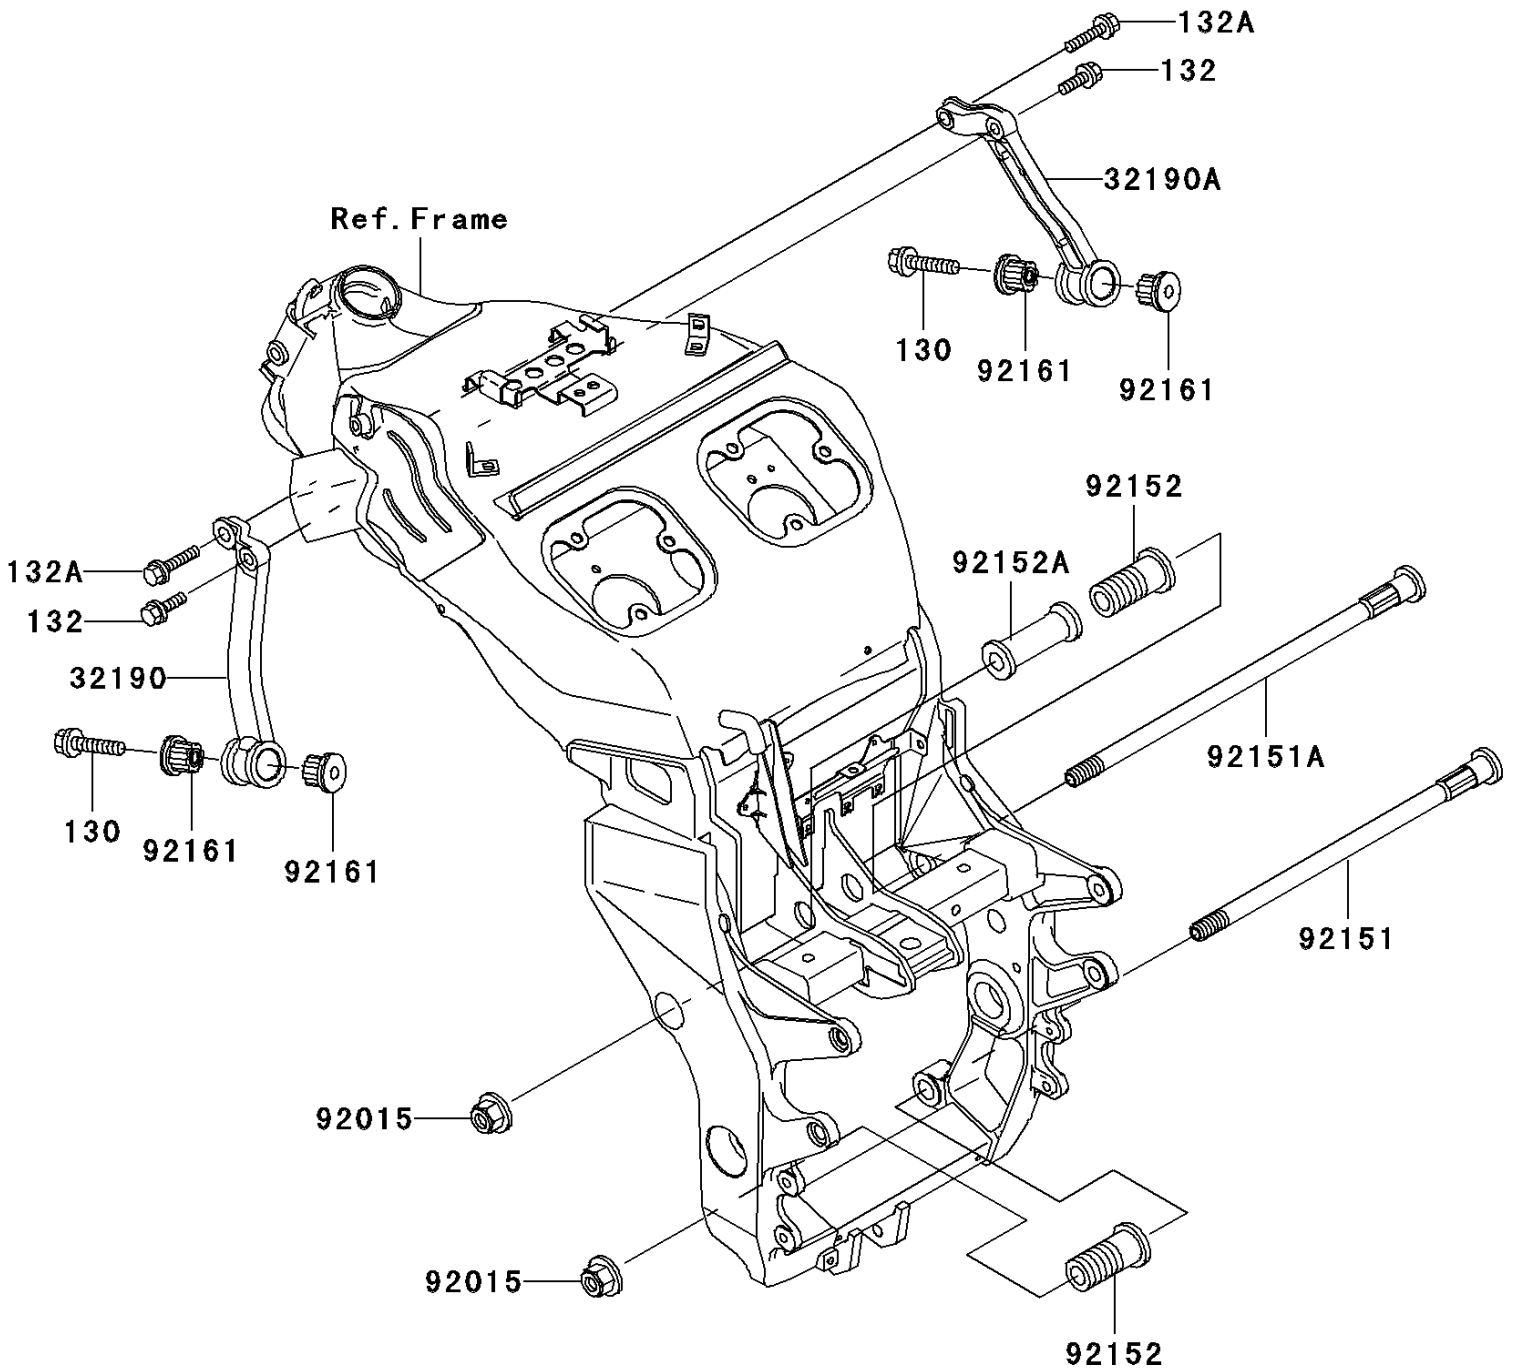

2000 Ninja® ZX™-12R PARTS DIAGRAM

Frame Fittings

F2131

2000 Ninja® ZX™-12R PARTS LIST

Frame Fittings

ITEM NAME	PART NUMBER	QUANTITY
BOLT-FLANGED (Ref # 130)	130J1065	2
BOLT-FLANGED-SMALL (Ref # 132)	132J0830	2
BOLT-FLANGED-SMALL,8X50 (Ref # 132A)	132J0850	2
BRACKET-ENGINE,FR,LH,F.S.BLACK (Ref # 32190)	32190-1188-8F	1
BRACKET-ENGINE,FR,RH,F.S.BLACK (Ref # 32190A)	32190-1189-8F	1
NUT,FLANGED,12MM (Ref # 92015)	92015-1433	2
BOLT,12X268 (Ref # 92151)	92151-1558	1
BOLT,12X312 (Ref # 92151A)	92151-1559	1
COLLAR,L=51 (Ref # 92152)	92152-1185	2
COLLAR,L=65 (Ref # 92152A)	92152-1186	1
DAMPER,ENGINE MOUNT (Ref # 92161)	92161-1072	4