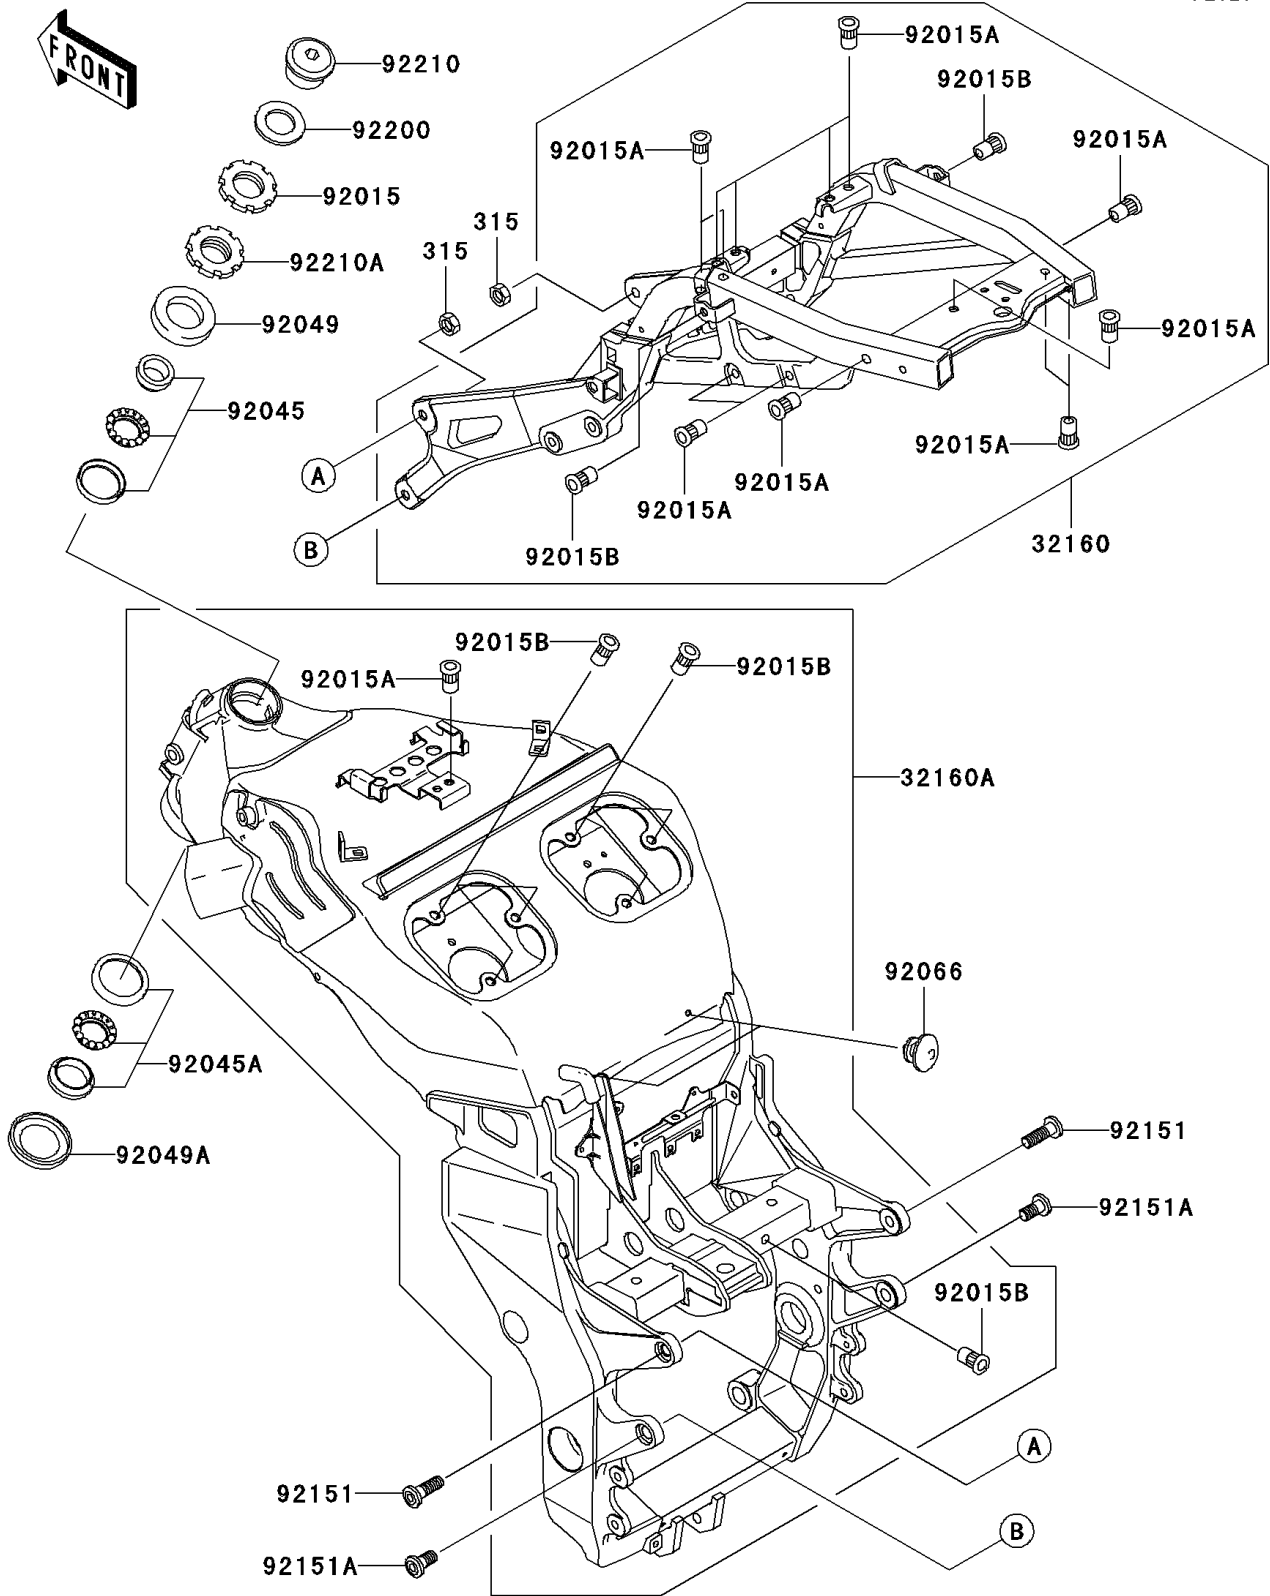

# 2000 Ninja® ZX™-12R PARTS DIAGRAM

Frame

F2120

## 2000 Ninja® ZX™-12R PARTS LIST

### Frame

ITEM NAME	PART NUMBER	QUANTITY
NUT-HEX-FINE,10MM (Ref # 315)	315G1000	2
FRAME-COMP,AL,RR,F.S.BLACK (Ref # 32160)	32160-1607-8F	1
FRAME-COMP,AL,FR,F.S.BLACK (Ref # 32160A)	32160-1609-8F	1
NUT,25MM,T=6 (Ref # 92015)	92015-1129	1
NUT,POP,6MM,L=15 (Ref # 92015A)	92015-1791	14
NUT,POP,6MM,L=16.5 (Ref # 92015B)	92015-1792	9
BEARING-BALL,SAC2547-2 (Ref # 92045)	92045-1382	1
BEARING-BALL,SF07A17PX1V1 (Ref # 92045A)	92045-1384	1
SEAL-OIL,STEERING STEM (Ref # 92049)	92049-1214	1
SEAL-OIL,XMHE 43 55 4J (Ref # 92049A)	92049-1383	1
PLUG (Ref # 92066)	92066-1547	2
BOLT,SOCKET,10X30 (Ref # 92151)	92151-1372	2
BOLT,SOCKET,10X20 (Ref # 92151A)	92151-1557	2
WASHER,22.5X33X2.3 (Ref # 92200)	92200-1482	1
NUT,TOP,M22X1.0 (Ref # 92210)	92210-1194	1
NUT,STEERING STEM,25MM (Ref # 92210A)	92210-1195	1