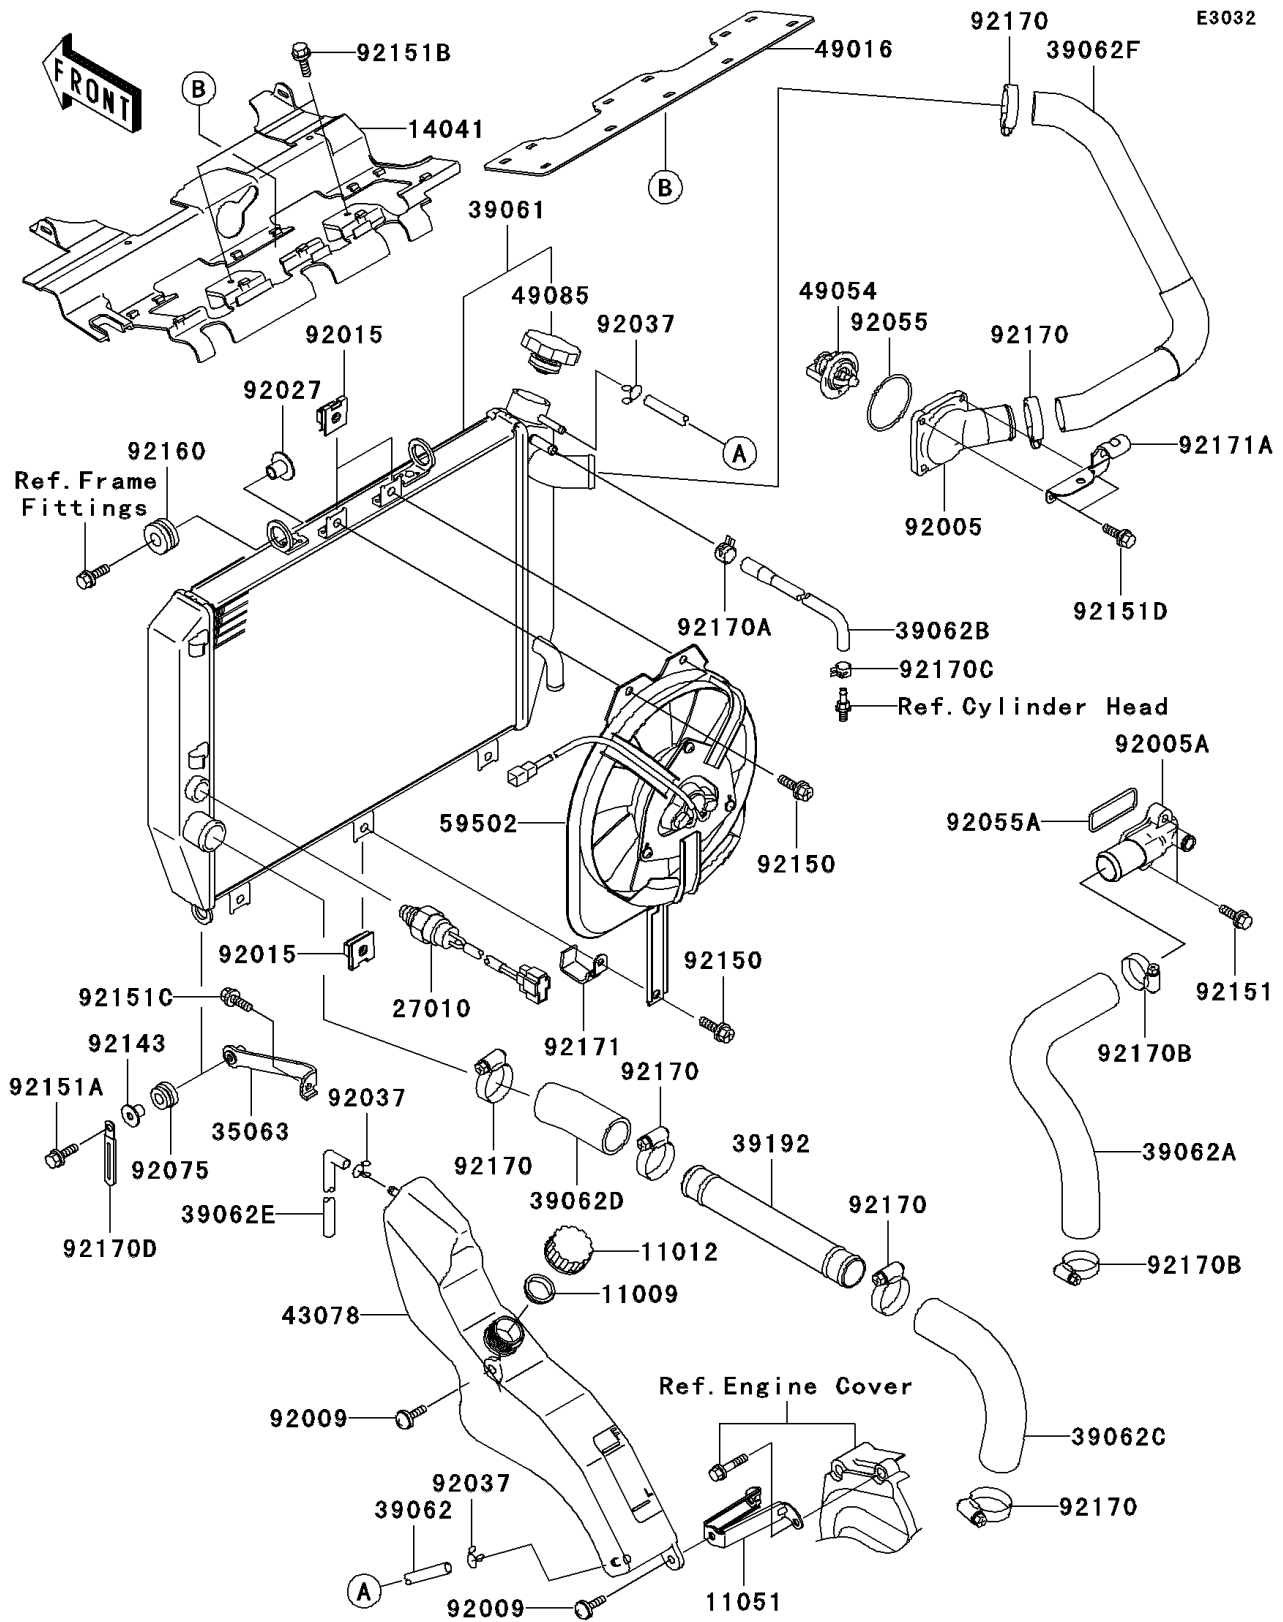

2000 Ninja® ZX™-12R PARTS DIAGRAM

Radiator

2000 Ninja® ZX™-12R PARTS LIST

Radiator

| ITEM NAME | PART NUMBER | QUANTITY |
|---|-------------|----------|
| GASKET,RESERVOIR TANK CAP (Ref # 11009) | 11009-1145 | 1 |
| CAP (Ref # 11012) | 11012-1084 | 1 |
| BRACKET (Ref # 11051) | 11051-1435 | 1 |
| COVER-COMP (Ref # 14041) | 14041-1144 | 1 |
| SWITCH (Ref # 27010) | 27010-1418 | 1 |
| STAY (Ref # 35063) | 35063-1058 | 1 |
| RADIATOR-ASSY (Ref # 39061) | 39061-1273 | 1 |
| HOSE-COOLING,RADIATOR-RESERVE (Ref # 39062) | 39062-1719 | 1 |
| HOSE-COOLING,PUMP-CYLINDER (Ref # 39062A) | 39062-1792 | 1 |
| HOSE-COOLING,RADIATOR (Ref # 39062B) | 39062-1794 | 1 |
| HOSE-COOLING,PIPE-PUMP (Ref # 39062C) | 39062-1795 | 1 |
| HOSE-COOLING,RADIATOR-PIPE (Ref # 39062D) | 39062-1807 | 1 |
| HOSE-COOLING (Ref # 39062E) | 39062-1862 | 1 |
| HOSE-COOLING,HEAD-RADIATOR (Ref # 39062F) | 39062-1863 | 1 |
| PIPE-WATER (Ref # 39192) | 39192-1129 | 1 |
| RESERVOIR (Ref # 43078) | 43078-1166 | 1 |
| COVER-SEAL (Ref # 49016) | 49016-1205 | 1 |
| THERMOSTAT (Ref # 49054) | 49054-1067 | 1 |
| CAP-ASSY-PRESSURE (Ref # 49085) | 49085-1067 | 1 |
| FAN-ASSY (Ref # 59502) | 59502-1133 | 1 |
| FITTING (Ref # 92005) | 92005-1362 | 1 |
| FITTING (Ref # 92005A) | 92005-1364 | 1 |
| SCREW,6X14 (Ref # 92009) | 92009-1288 | 2 |
| NUT (Ref # 92015) | 92015-1487 | 3 |
| COLLAR,L=14 (Ref # 92027) | 92027-1134 | 2 |
| CLAMP,TUBE (Ref # 92037) | 92037-147 | 3 |
| RING-O,53.5X2.6 (Ref # 92055) | 92055-112 | 1 |
| RING-O (Ref # 92055A) | 92055-1402 | 1 |
| DAMPER,RUBBER (Ref # 92075) | 92075-1123 | 1 |