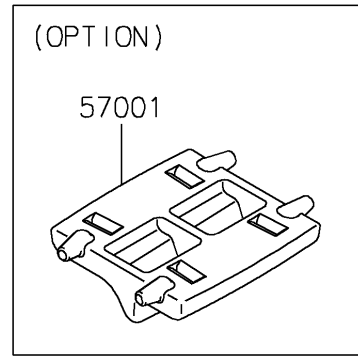

# 2023 Z650 PARTS DIAGRAM

Accessory(Decals)

F2910J

## 2023 Z650 PARTS LIST

Accessory(Decals)

ITEM NAME	PART NUMBER	QUANTITY
RIM STRIPE APPLICATOR (Ref # 57001)	57001-1752	AR
WHEEL RIM TAPE, GREEN (Ref # 99994)	99994-0932	1
WHEEL RIM TAPE, SILVER (Ref # 99994A)	99994-0933	1