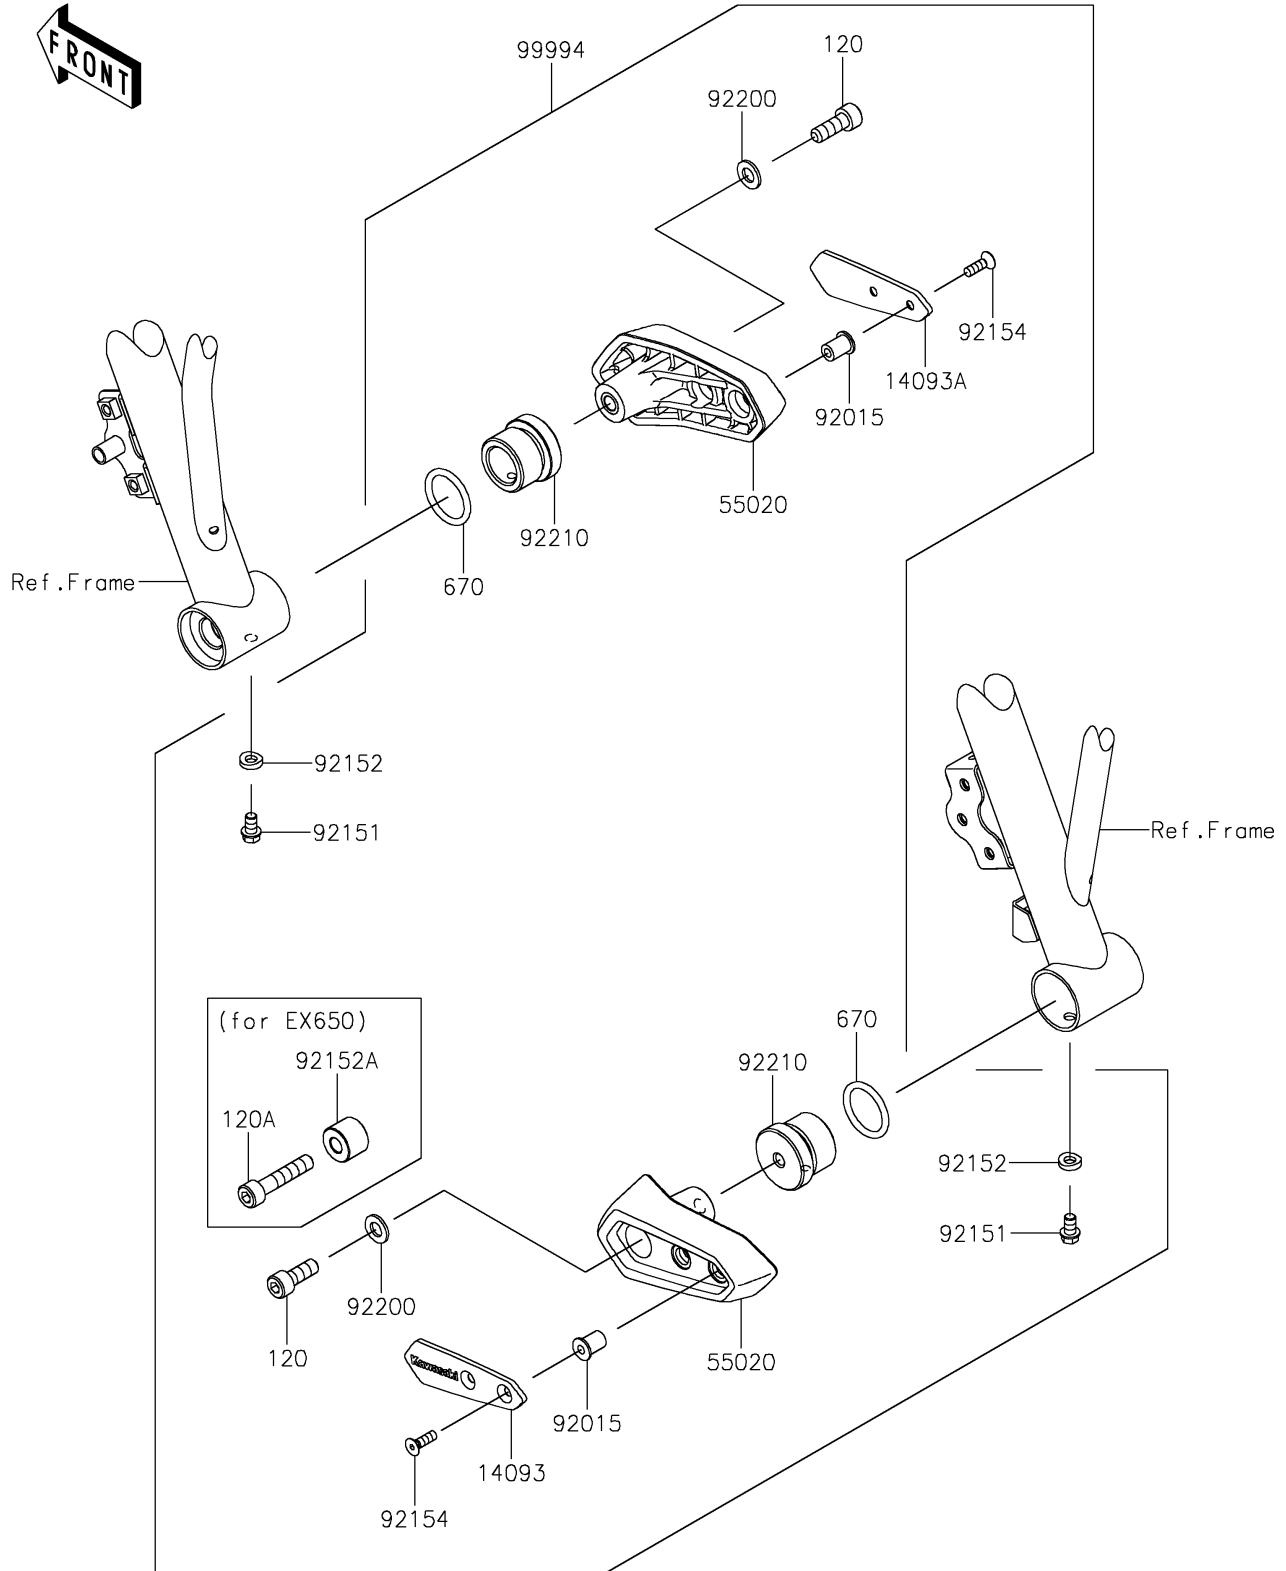

2023 Z650 PARTS DIAGRAM

Accessory(Frame Slider)

F2910A

2023 Z650 PARTS LIST

Accessory(Frame Slider)

ITEM NAME	PART NUMBER	QUANTITY
COVER,SLIDER,LH (Ref # 14093)	14093-0350	1
COVER,SLIDER,RH (Ref # 14093A)	14093-0351	1
GUARD (Ref # 55020)	55020-1997	2
NUT,WELL,5MM (Ref # 92015)	92015-1757	4
BOLT,6X10 (Ref # 92151)	92151-1277	2
COLLAR,6.3X12 (Ref # 92152)	92152-2236	2
COLLAR,8.3X20X15 (Ref # 92152A)	92152-2237	1
BOLT,SOCKET,5X16 (Ref # 92154)	92154-1014	4
WASHER,8.4X16X1.6 (Ref # 92200)	92200-0807	2
NUT (Ref # 92210)	92210-1505	2
KIT-ACCESSORY,FRAME SLIDER (Ref # 99994)	99994-0797	1
BOLT-SOCKET,8X22 (Ref # 120)	120CA0822	2
BOLT-SOCKET,8X40 (Ref # 120A)	120CA0840	1
O RING,26MM (Ref # 670)	670B3026	2