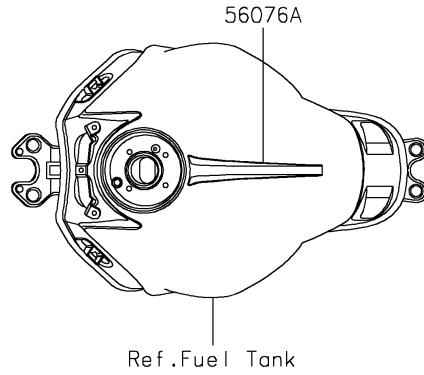

2025 Z650 PARTS DIAGRAM

Decals(PSFNN/PSFNL)

F2861B

2025 Z650 PARTS LIST

Decals(PSFNN/PSFNL)

ITEM NAME	PART NUMBER	QUANTITY
MARK,FUEL TANK,KAWASAKI (Ref # 56054)	56054-1204	2
MARK,CNT COWL.,650 (Ref # 56054A)	56054-4268	1
PATTERN,WHEEL,RED/BLK,700X6 (Ref # 56076)	56076-2183	4
PATTERN,FUEL TANK,CNT (Ref # 56076A)	56076-2839	1
PATTERN,SHROUD,LH (Ref # 56077)	56077-2012	1
PATTERN,SHROUD,RH (Ref # 56077A)	56077-2013	1
PATTERN,TANK COVER,LH (Ref # 56077B)	56077-2014	1
PATTERN,TANK COVER,RH (Ref # 56077C)	56077-2015	1
PATTERN,TAIL COVER,LH (Ref # 56077D)	56077-2016	1
PATTERN,TAIL COVER,RH (Ref # 56077E)	56077-2017	1
RIM STRIPE APPLICATOR (Ref # 57001)	57001-1752	AR