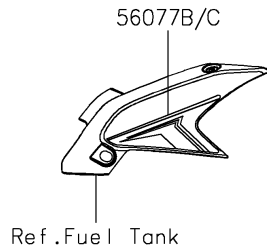

2025 Z650 PARTS DIAGRAM

Decals(PSFNN/PSFNL)

F2861B

2025 Z650 PARTS LIST

Decals(PSFNN/PSFNL)

ITEM NAME	PART NUMBER	QUANTITY
MARK,FUEL TANK,KAWASAKI (Ref # 56054)	56054-1204	2
MARK,CNT COWL.,650 (Ref # 56054A)	56054-4268	1
PATTERN,WHEEL,RED/BLK,700X6 (Ref # 56076)	56076-2183	4
PATTERN,FUEL TANK,CNT (Ref # 56076A)	56076-2839	1
PATTERN,SHROUD,LH (Ref # 56077)	56077-2012	1
PATTERN,SHROUD,RH (Ref # 56077A)	56077-2013	1
PATTERN,TANK COVER,LH (Ref # 56077B)	56077-2014	1
PATTERN,TANK COVER,RH (Ref # 56077C)	56077-2015	1
PATTERN,TAIL COVER,LH (Ref # 56077D)	56077-2016	1
PATTERN,TAIL COVER,RH (Ref # 56077E)	56077-2017	1
RIM STRIPE APPLICATOR (Ref # 57001)	57001-1752	AR