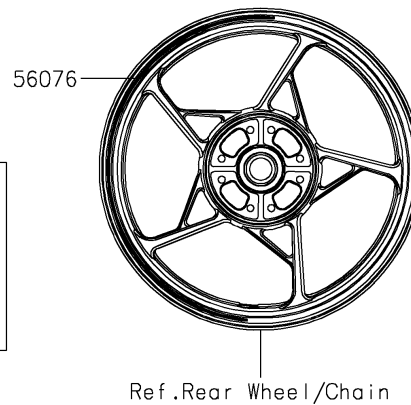

2025 Z650 PARTS DIAGRAM

Decals(PSFNN/PSFNL)

F2861B

2025 Z650 PARTS LIST

Decals(PSFNN/PSFNL)

ITEM NAME	PART NUMBER	QUANTITY
MARK,FUEL TANK,KAWASAKI (Ref # 56054)	56054-1204	2
MARK,CNT COWL.,650 (Ref # 56054A)	56054-4268	1
PATTERN,WHEEL,RED/BLK,700X6 (Ref # 56076)	56076-2183	4
PATTERN,FUEL TANK,CNT (Ref # 56076A)	56076-2839	1
PATTERN,SHROUD,LH (Ref # 56077)	56077-2012	1
PATTERN,SHROUD,RH (Ref # 56077A)	56077-2013	1
PATTERN,TANK COVER,LH (Ref # 56077B)	56077-2014	1
PATTERN,TANK COVER,RH (Ref # 56077C)	56077-2015	1
PATTERN,TAIL COVER,LH (Ref # 56077D)	56077-2016	1
PATTERN,TAIL COVER,RH (Ref # 56077E)	56077-2017	1
RIM STRIPE APPLICATOR (Ref # 57001)	57001-1752	AR