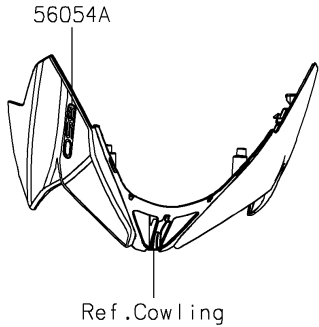

2025 Z650 PARTS DIAGRAM

Decals(PSFNN/PSFNL)

F2861B

2025 Z650 PARTS LIST

Decals(PSFNN/PSFNL)

ITEM NAME	PART NUMBER	QUANTITY
MARK,FUEL TANK,KAWASAKI (Ref # 56054)	56054-1204	2
MARK,CNT COWL.,650 (Ref # 56054A)	56054-4268	1
PATTERN,WHEEL,RED/BLK,700X6 (Ref # 56076)	56076-2183	4
PATTERN,FUEL TANK,CNT (Ref # 56076A)	56076-2839	1
PATTERN,SHROUD,LH (Ref # 56077)	56077-2012	1
PATTERN,SHROUD,RH (Ref # 56077A)	56077-2013	1
PATTERN,TANK COVER,LH (Ref # 56077B)	56077-2014	1
PATTERN,TANK COVER,RH (Ref # 56077C)	56077-2015	1
PATTERN,TAIL COVER,LH (Ref # 56077D)	56077-2016	1
PATTERN,TAIL COVER,RH (Ref # 56077E)	56077-2017	1
RIM STRIPE APPLICATOR (Ref # 57001)	57001-1752	AR