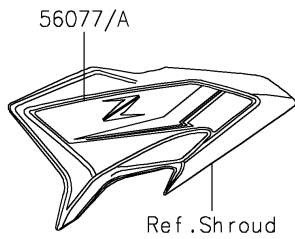

2025 Z650 PARTS DIAGRAM

Decals(PSFNN/PSFNL)

F2861B

2025 Z650 PARTS LIST

Decals(PSFNN/PSFNL)

ITEM NAME	PART NUMBER	QUANTITY
MARK,FUEL TANK,KAWASAKI (Ref # 56054)	56054-1204	2
MARK,CNT COWL.,650 (Ref # 56054A)	56054-4268	1
PATTERN,WHEEL,RED/BLK,700X6 (Ref # 56076)	56076-2183	4
PATTERN,FUEL TANK,CNT (Ref # 56076A)	56076-2839	1
PATTERN,SHROUD,LH (Ref # 56077)	56077-2012	1
PATTERN,SHROUD,RH (Ref # 56077A)	56077-2013	1
PATTERN,TANK COVER,LH (Ref # 56077B)	56077-2014	1
PATTERN,TANK COVER,RH (Ref # 56077C)	56077-2015	1
PATTERN,TAIL COVER,LH (Ref # 56077D)	56077-2016	1
PATTERN,TAIL COVER,RH (Ref # 56077E)	56077-2017	1
RIM STRIPE APPLICATOR (Ref # 57001)	57001-1752	AR