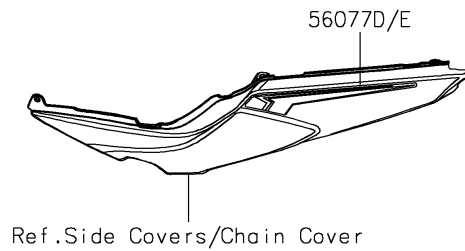

2025 Z650 PARTS DIAGRAM

Decals(PSFNN/PSFNL)

F2861B

2025 Z650 PARTS LIST

Decals(PSFNN/PSFNL)

ITEM NAME	PART NUMBER	QUANTITY
MARK,FUEL TANK,KAWASAKI (Ref # 56054)	56054-1204	2
MARK,CNT COWL.,650 (Ref # 56054A)	56054-4268	1
PATTERN,WHEEL,RED/BLK,700X6 (Ref # 56076)	56076-2183	4
PATTERN,FUEL TANK,CNT (Ref # 56076A)	56076-2839	1
PATTERN,SHROUD,LH (Ref # 56077)	56077-2012	1
PATTERN,SHROUD,RH (Ref # 56077A)	56077-2013	1
PATTERN,TANK COVER,LH (Ref # 56077B)	56077-2014	1
PATTERN,TANK COVER,RH (Ref # 56077C)	56077-2015	1
PATTERN,TAIL COVER,LH (Ref # 56077D)	56077-2016	1
PATTERN,TAIL COVER,RH (Ref # 56077E)	56077-2017	1
RIM STRIPE APPLICATOR (Ref # 57001)	57001-1752	AR