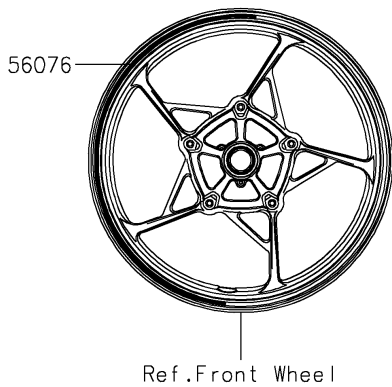

2025 Z650 PARTS DIAGRAM

Decals(PSFNN/PSFNL)

F2861B

2025 Z650 PARTS LIST

Decals(PSFNN/PSFNL)

ITEM NAME	PART NUMBER	QUANTITY
MARK,FUEL TANK,KAWASAKI (Ref # 56054)	56054-1204	2
MARK,CNT COWL.,650 (Ref # 56054A)	56054-4268	1
PATTERN,WHEEL,RED/BLK,700X6 (Ref # 56076)	56076-2183	4
PATTERN,FUEL TANK,CNT (Ref # 56076A)	56076-2839	1
PATTERN,SHROUD,LH (Ref # 56077)	56077-2012	1
PATTERN,SHROUD,RH (Ref # 56077A)	56077-2013	1
PATTERN,TANK COVER,LH (Ref # 56077B)	56077-2014	1
PATTERN,TANK COVER,RH (Ref # 56077C)	56077-2015	1
PATTERN,TAIL COVER,LH (Ref # 56077D)	56077-2016	1
PATTERN,TAIL COVER,RH (Ref # 56077E)	56077-2017	1
RIM STRIPE APPLICATOR (Ref # 57001)	57001-1752	AR