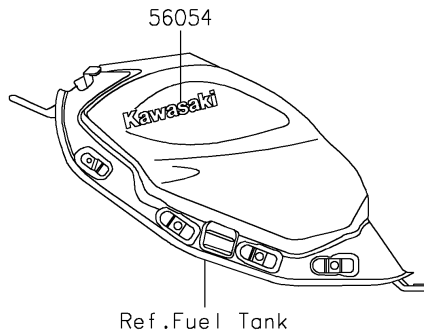

2025 Z650 PARTS DIAGRAM

Decals(PSFNN/PSFNL)

F2861B

2025 Z650 PARTS LIST

Decals(PSFNN/PSFNL)

ITEM NAME	PART NUMBER	QUANTITY
MARK,FUEL TANK,KAWASAKI (Ref # 56054)	56054-1204	2
MARK,CNT COWL.,650 (Ref # 56054A)	56054-4268	1
PATTERN,WHEEL,RED/BLK,700X6 (Ref # 56076)	56076-2183	4
PATTERN,FUEL TANK,CNT (Ref # 56076A)	56076-2839	1
PATTERN,SHROUD,LH (Ref # 56077)	56077-2012	1
PATTERN,SHROUD,RH (Ref # 56077A)	56077-2013	1
PATTERN,TANK COVER,LH (Ref # 56077B)	56077-2014	1
PATTERN,TANK COVER,RH (Ref # 56077C)	56077-2015	1
PATTERN,TAIL COVER,LH (Ref # 56077D)	56077-2016	1
PATTERN,TAIL COVER,RH (Ref # 56077E)	56077-2017	1
RIM STRIPE APPLICATOR (Ref # 57001)	57001-1752	AR