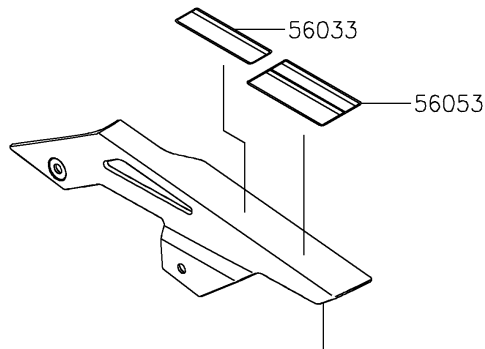

2025 Z650 PARTS DIAGRAM

Labels

F2860

Ref. Fuel Tank

Ref. Rear Fender(s)

Ref. Side Covers/Chain Cover

2025 Z650 PARTS LIST

Labels

ITEM NAME	PART NUMBER	QUANTITY
LABEL-MANUAL,CHAIN (Ref # 56033)	56033-0850	1
LABEL-SPECIFICATION,TIRE&LOAD (Ref # 56053)	56053-1724	1
LABEL-WARNING,EVAPO (Ref # 56071)	56071-0158	1
LABEL-CERTIFICATION,EVAPO (Ref # 56101)	56101-0512	1