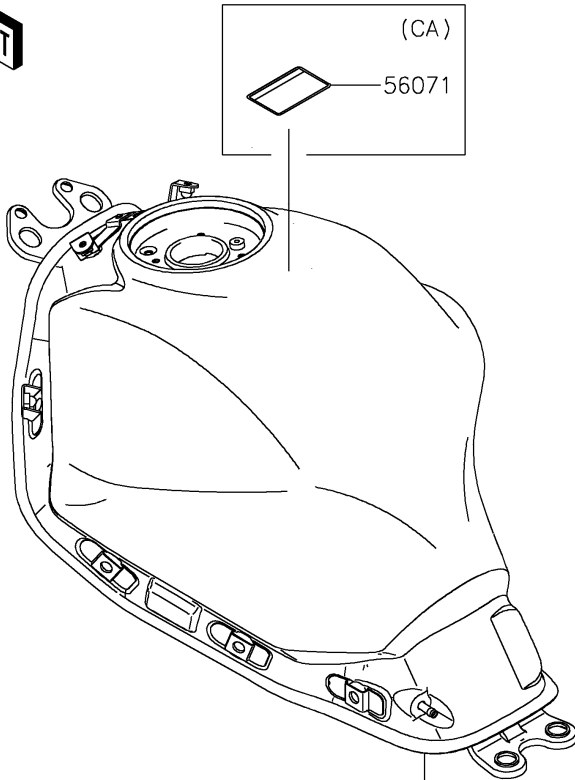

2025 Z650 PARTS DIAGRAM

Labels

F2860

Ref. Fuel Tank

Ref. Rear Fender(s)

Ref. Side Covers/Chain Cover

2025 Z650 PARTS LIST

Labels

ITEM NAME	PART NUMBER	QUANTITY
LABEL-MANUAL,CHAIN (Ref # 56033)	56033-0850	1
LABEL-SPECIFICATION,TIRE&LOAD (Ref # 56053)	56053-1724	1
LABEL-WARNING,EVAPO (Ref # 56071)	56071-0158	1
LABEL-CERTIFICATION,EVAPO (Ref # 56101)	56101-0512	1