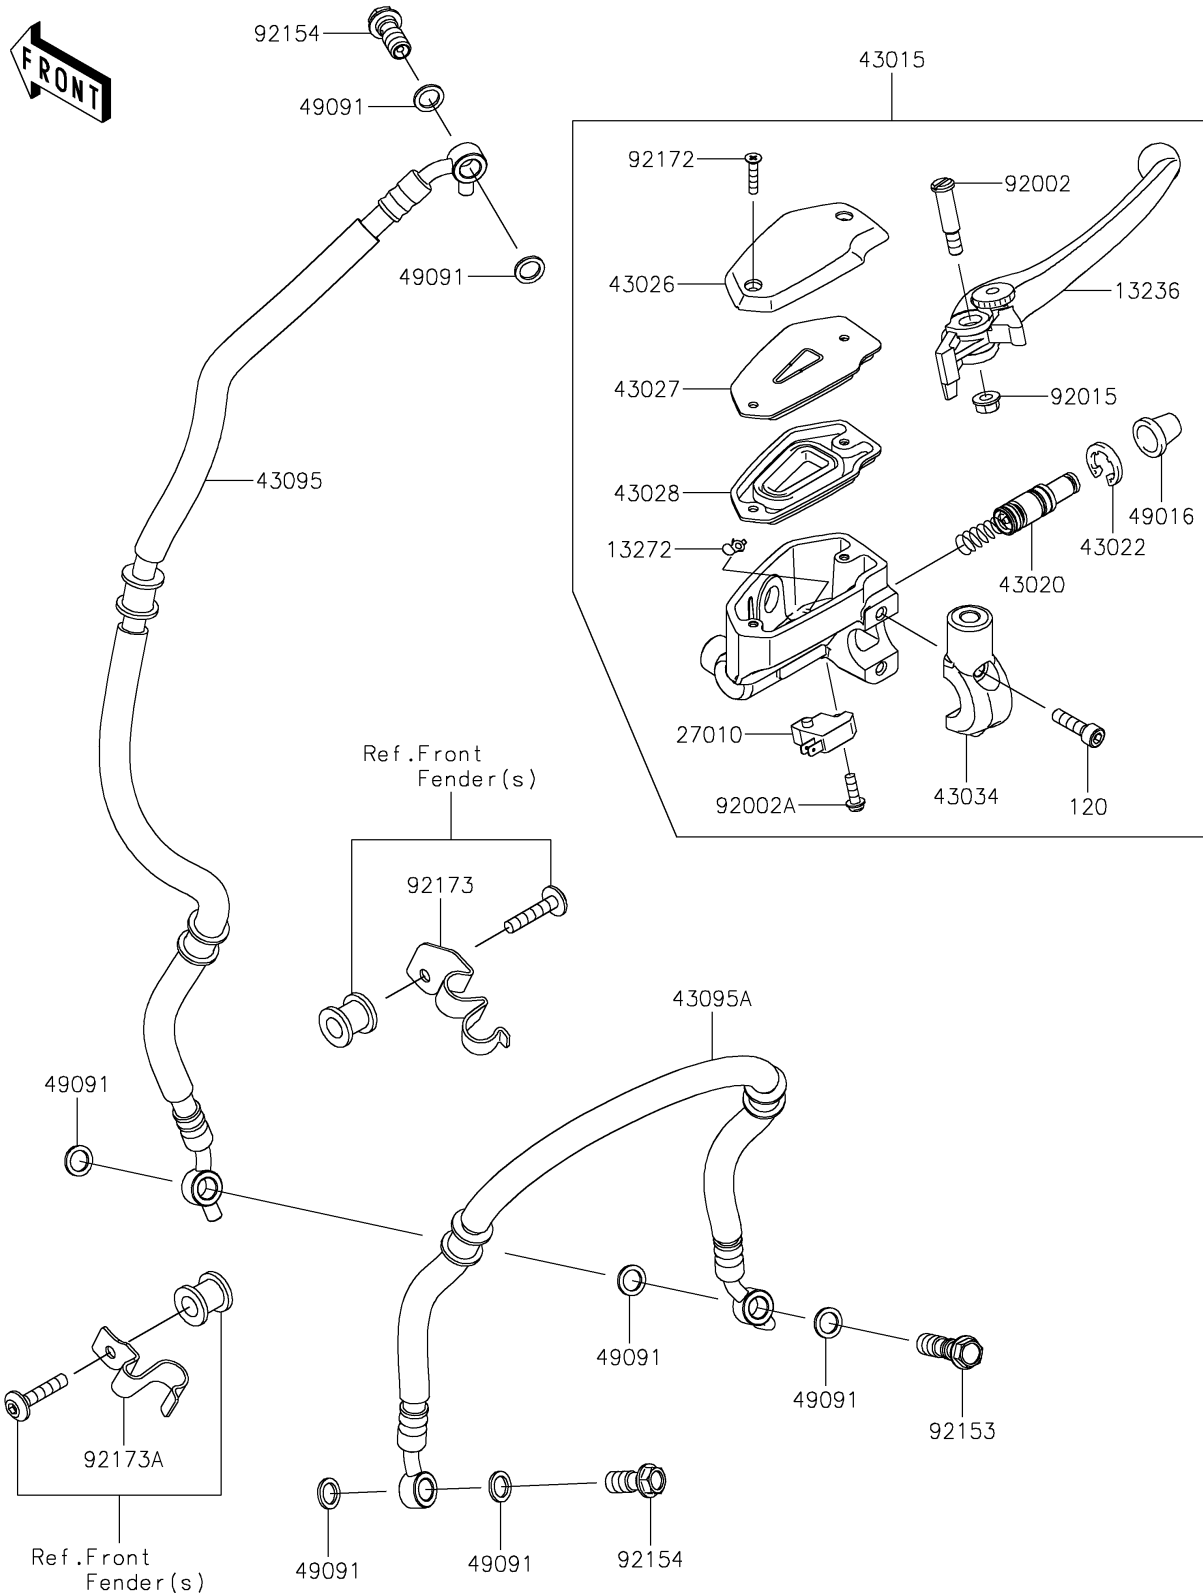

2025 Z650 PARTS DIAGRAM

Front Master Cylinder

F2291

2025 Z650 PARTS LIST

Front Master Cylinder

ITEM NAME	PART NUMBER	QUANTITY
LEVER-COMP,FRONT BRAKE (Ref # 13236)	13236-0140	1
PLATE (Ref # 13272)	13272-0573	1
SWITCH,BRAKE (Ref # 27010)	27010-0762	1
CYLINDER-ASSY-MASTER,FR (Ref # 43015)	43015-0601	1
PISTON-COMP-BRAKE (Ref # 43020)	43020-0008	1
STOPPER-BRAKE,PISTON (Ref # 43022)	43022-1010	1
CAP-BRAKE (Ref # 43026)	43026-0019	1
PLATE-DIAPHRAGM (Ref # 43027)	43027-0008	1
DIAPHRAGM (Ref # 43028)	43028-0015	1
HOLDER-BRAKE,MASTER CYLINDER (Ref # 43034)	43034-0049	1
HOSE-BRAKE,FR,765MM (Ref # 43095)	43095-0963	1
HOSE-BRAKE,CAL-CAL,549MM (Ref # 43095A)	43095-0964	1
COVER-SEAL,MASTER CYLINDER (Ref # 49016)	49016-1044	1
WASHER-SEAL,10.1X14.5X1.5 (Ref # 49091)	49091-0001	7
BOLT,LEVER SET,BLACK (Ref # 92002)	92002-1322	1
BOLT,SCREW,4X12 (Ref # 92002A)	92002-1323	1
NUT,FLANGED,6MM (Ref # 92015)	92015-1528	1
BOLT,OIL,L=37 (Ref # 92153)	92153-0628	1
BOLT,OIL,L=23 (Ref # 92154)	92154-4239	2
SCREW,4X20 (Ref # 92172)	92172-0320	2
CLAMP,FR FENDER,RH (Ref # 92173)	92173-1612	1
CLAMP,FR FENDER,LH (Ref # 92173A)	92173-2290	1
BOLT-SOCKET,6X22 (Ref # 120)	120CB0622	2