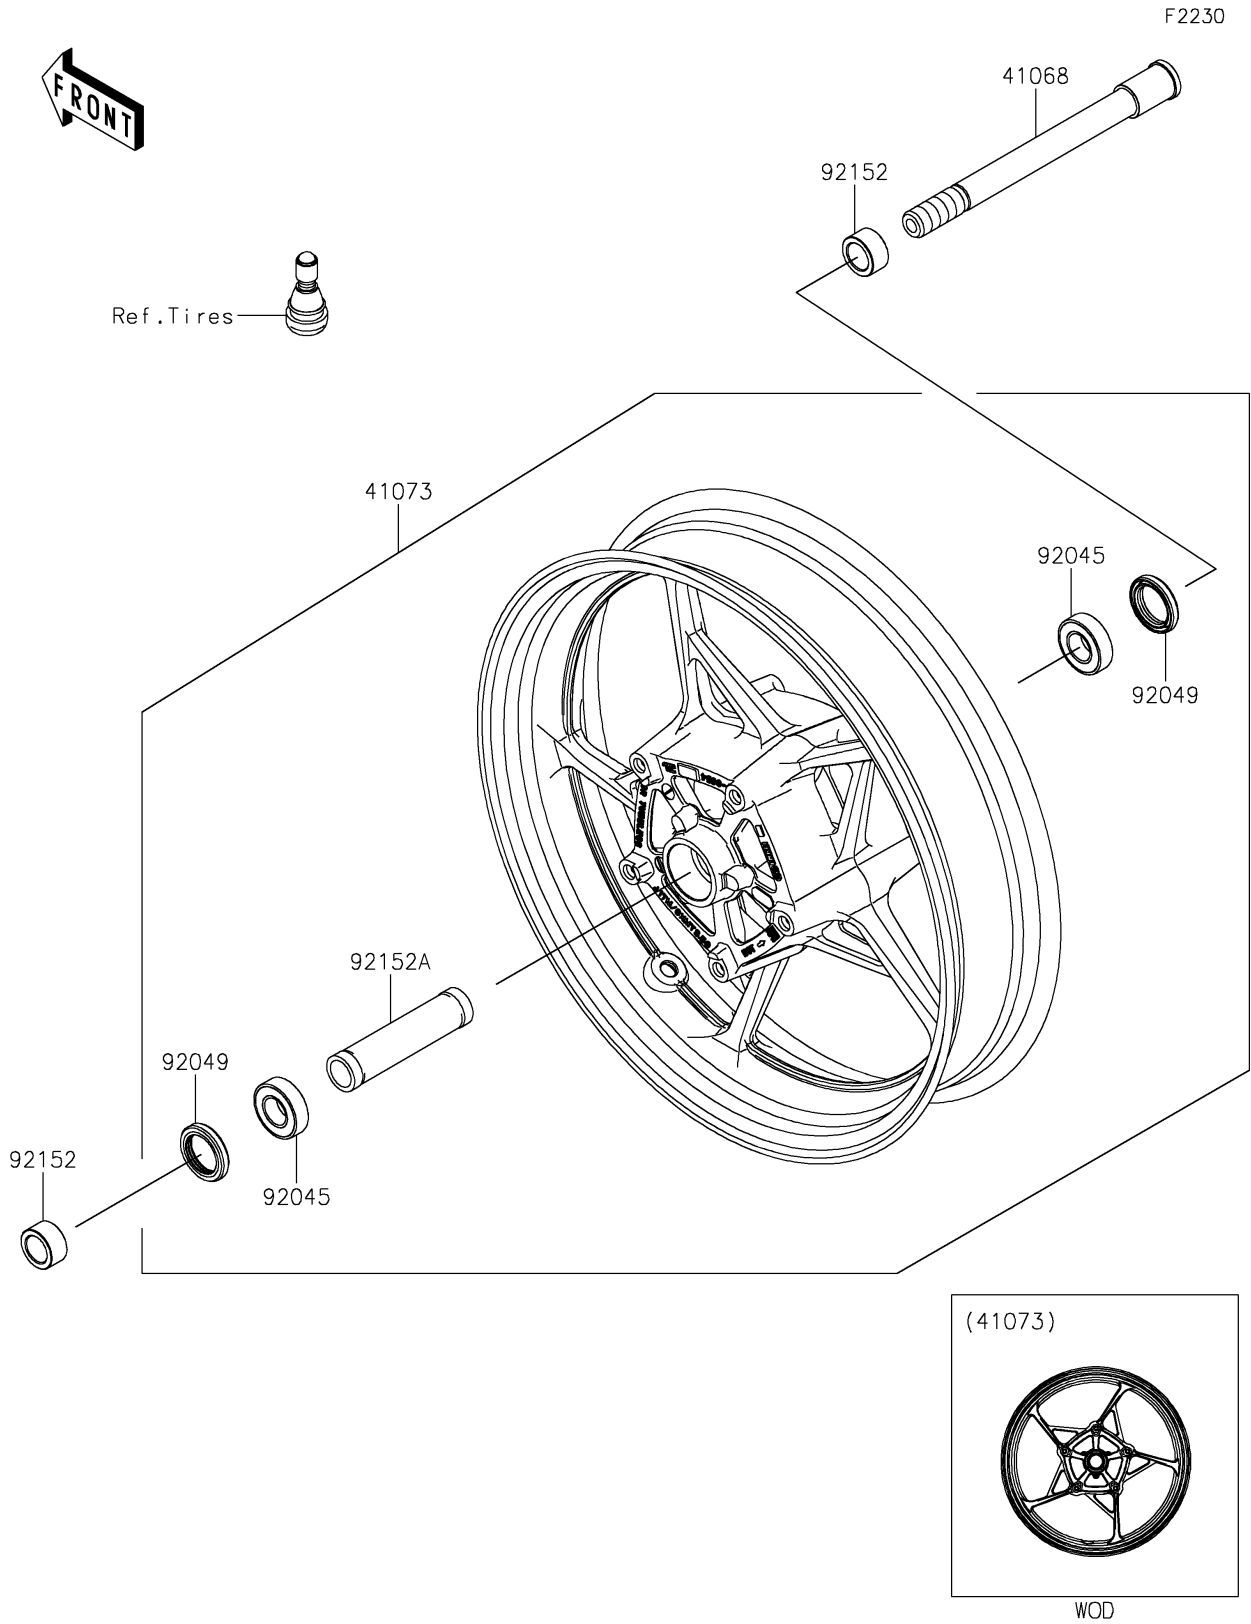

2025 Z650 PARTS DIAGRAM

Front Wheel

2025 Z650 PARTS LIST

Front Wheel

ITEM NAME	PART NUMBER	QUANTITY
AXLE,FR,20X209 (Ref # 41068)	41068-0616	1
WHEEL-ASSY,FR,G.BLACK (Ref # 41073)	41073-0702-QT	1
BEARING-BALL,20X42X12 (Ref # 92045)	92045-0820	2
SEAL-OIL,BJN30427 (Ref # 92049)	92049-0130	2
COLLAR,20X30X15.5 (Ref # 92152)	92152-0946	2
COLLAR,20.2X27.2X115 (Ref # 92152A)	92152-2227	1