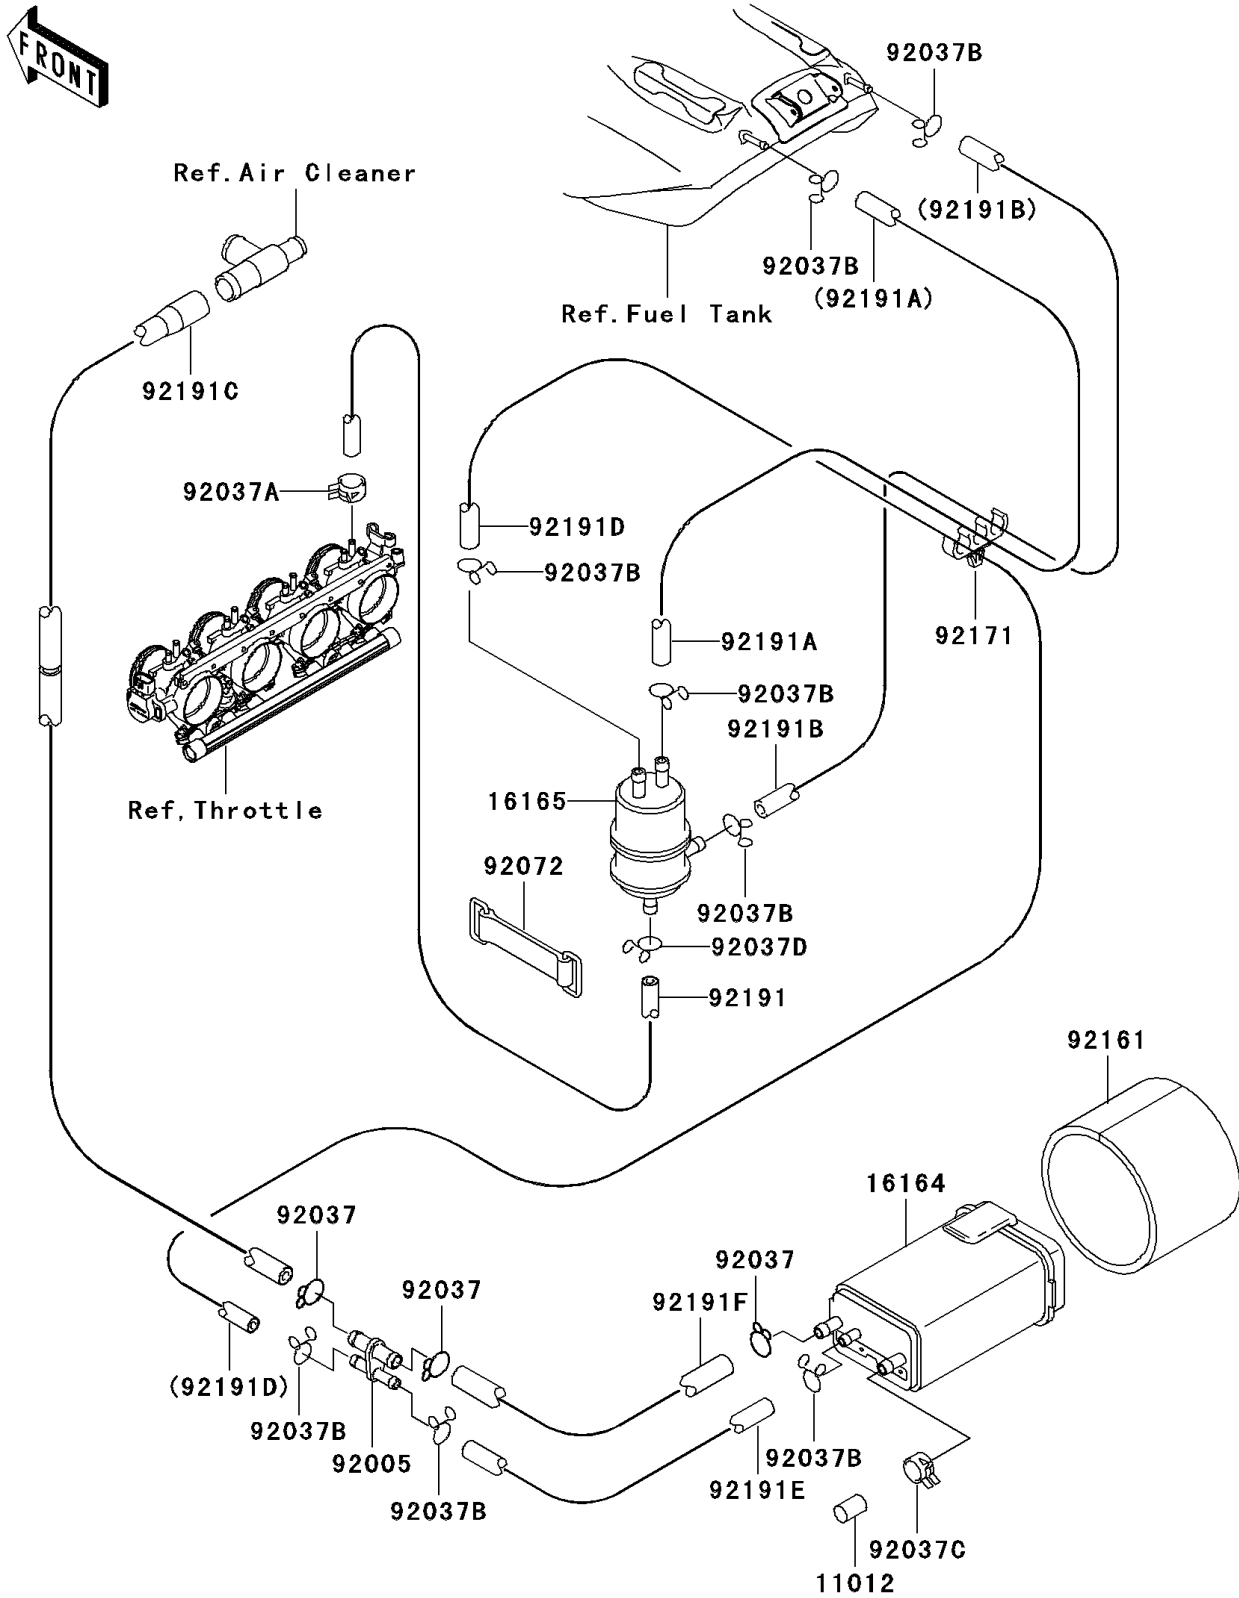

2000 Ninja® ZX™-12R PARTS DIAGRAM

Fuel Evaporative System

E1650

2000 Ninja® ZX™-12R PARTS LIST

Fuel Evaporative System

ITEM NAME	PART NUMBER	QUANTITY
CAP,CANISTER (Ref # 11012)	11012-1388	1
CANISTER (Ref # 16164)	16164-1054	1
SEPARATOR (Ref # 16165)	16165-1001	1
FITTING (Ref # 92005)	92005-1372	1
CLAMP,HOSE (Ref # 92037)	92037-1104	3
CLAMP,TUBE (Ref # 92037A)	92037-1461	1
CLAMP,TUBE (Ref # 92037B)	92037-147	8
CLAMP,CANISTER (Ref # 92037C)	92037-1512	1
CLAMP (Ref # 92037D)	92037-1712	1
BAND,L=50 (Ref # 92072)	92072-066	1
DAMPER (Ref # 92161)	92161-1142	1
CLAMP (Ref # 92171)	92171-1213	1
TUBE,SEPARATOR-HEAD,WHITE (Ref # 92191)	92191-1380	1
TUBE,TANK-SEPARATOR,BLUE (Ref # 92191A)	92191-1381	1
TUBE,SEPARATOR-TANK,RED (Ref # 92191B)	92191-1382	1
TUBE,CANISTER-AIR SWITCH,GREEN (Ref # 92191C)	92191-1383	1
TUBE,CANISTER-SEPARATOR,BLUE (Ref # 92191D)	92191-1384	1
TUBE (Ref # 92191E)	92191-1497	1
TUBE (Ref # 92191F)	92191-1498	1