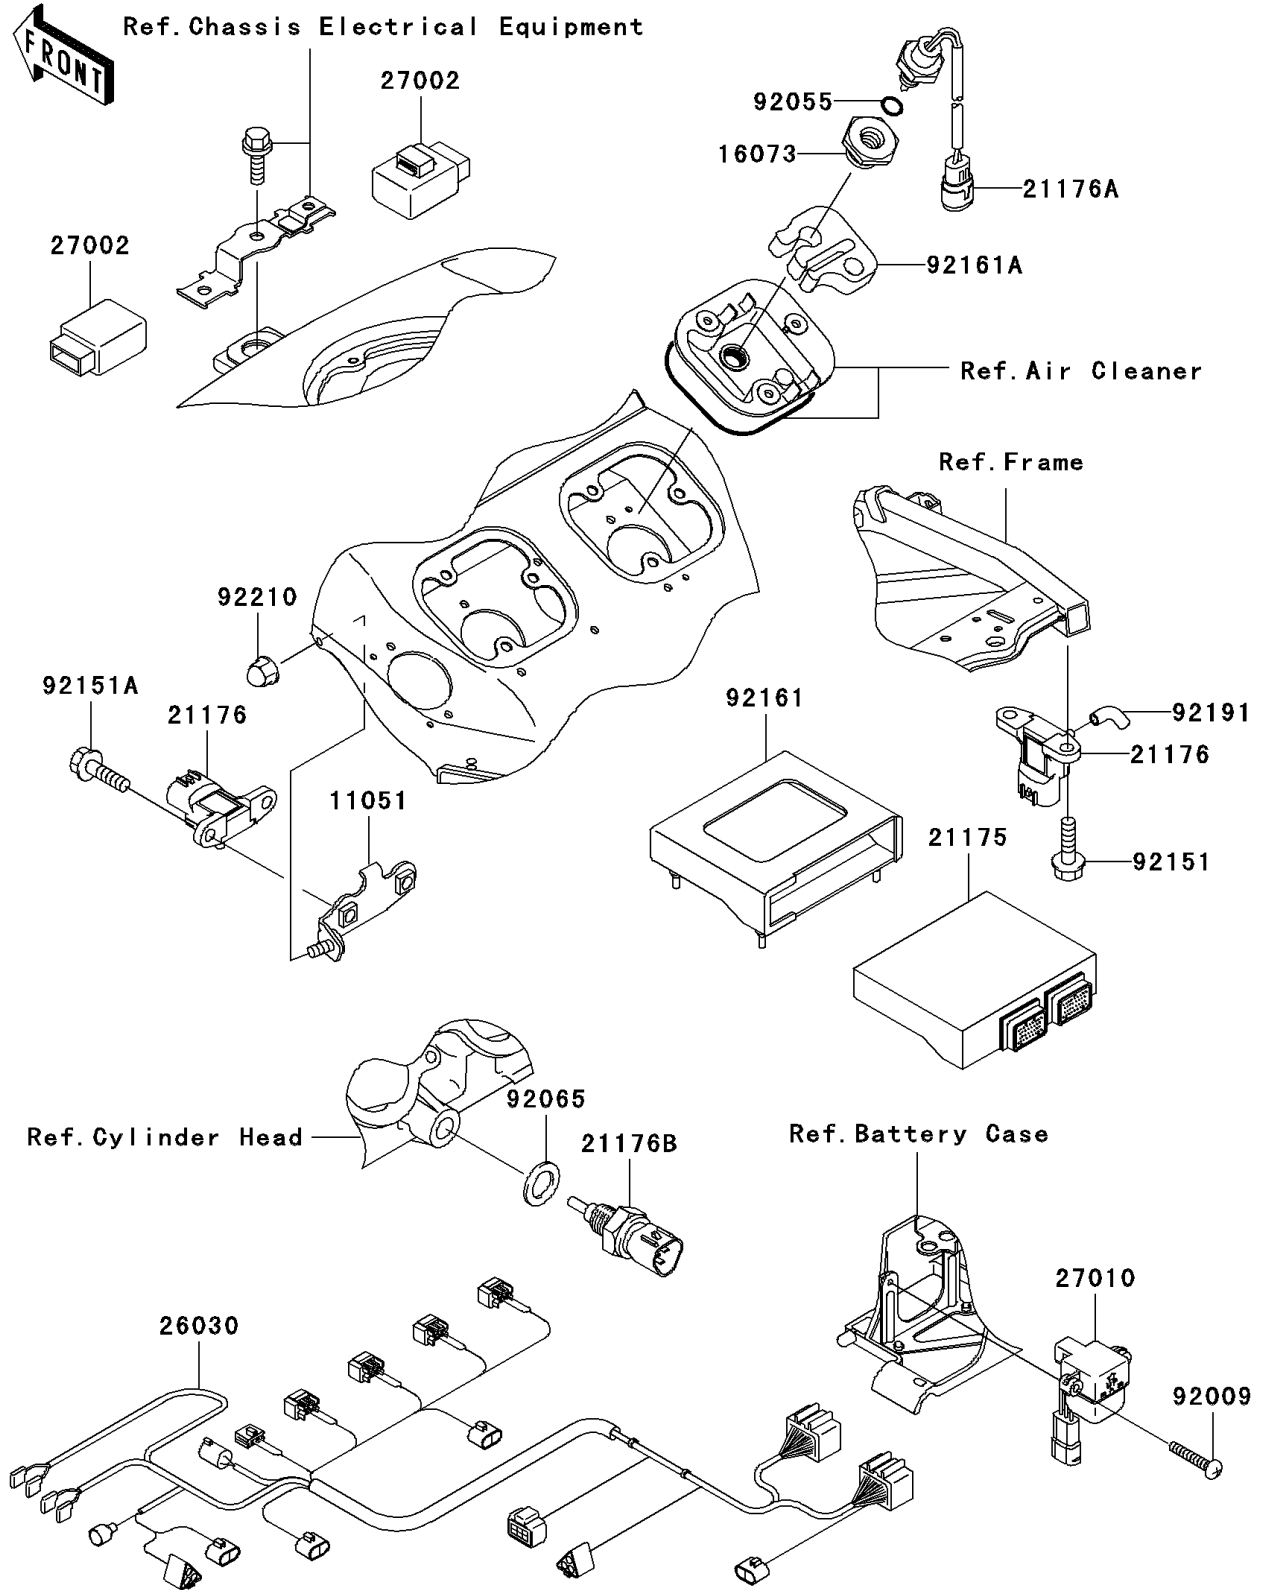

# 2000 Ninja® ZX™-12R PARTS DIAGRAM

Fuel Injection

E1530

## 2000 Ninja® ZX™-12R PARTS LIST

Fuel Injection

ITEM NAME	PART NUMBER	QUANTITY
BRACKET (Ref # 11051)	11051-1660	1
INSULATOR (Ref # 16073)	16073-1121	1
CONTROL UNIT-ELECTRONIC (Ref # 21175)	21175-1069	1
SENSOR,PRESSURE (Ref # 21176)	21176-1095	2
SENSOR,AIR TEMPERATURE (Ref # 21176A)	21176-1097	1
SENSOR,WATER TEMPERATURE (Ref # 21176B)	21176-1098	1
HARNESS (Ref # 26030)	26030-1680	1
RELAY-ASSY (Ref # 27002)	27002-1062	2
SWITCH (Ref # 27010)	27010-1408	1
SCREW,4X20 (Ref # 92009)	92009-1897	2
RING-O,ID=9.5 (Ref # 92055)	92055-1386	1
GASKET,12X22X2,DRAIN PLUG (Ref # 92065)	92065-097	1
BOLT,6X22 (Ref # 92151)	92151-1236	2
BOLT,6X16 (Ref # 92151A)	92151-1774	2
DAMPER (Ref # 92161)	92161-1118	1
DAMPER (Ref # 92161A)	92161-1144	1
TUBE (Ref # 92191)	92191-1499	1
NUT (Ref # 92210)	92210-1252	1