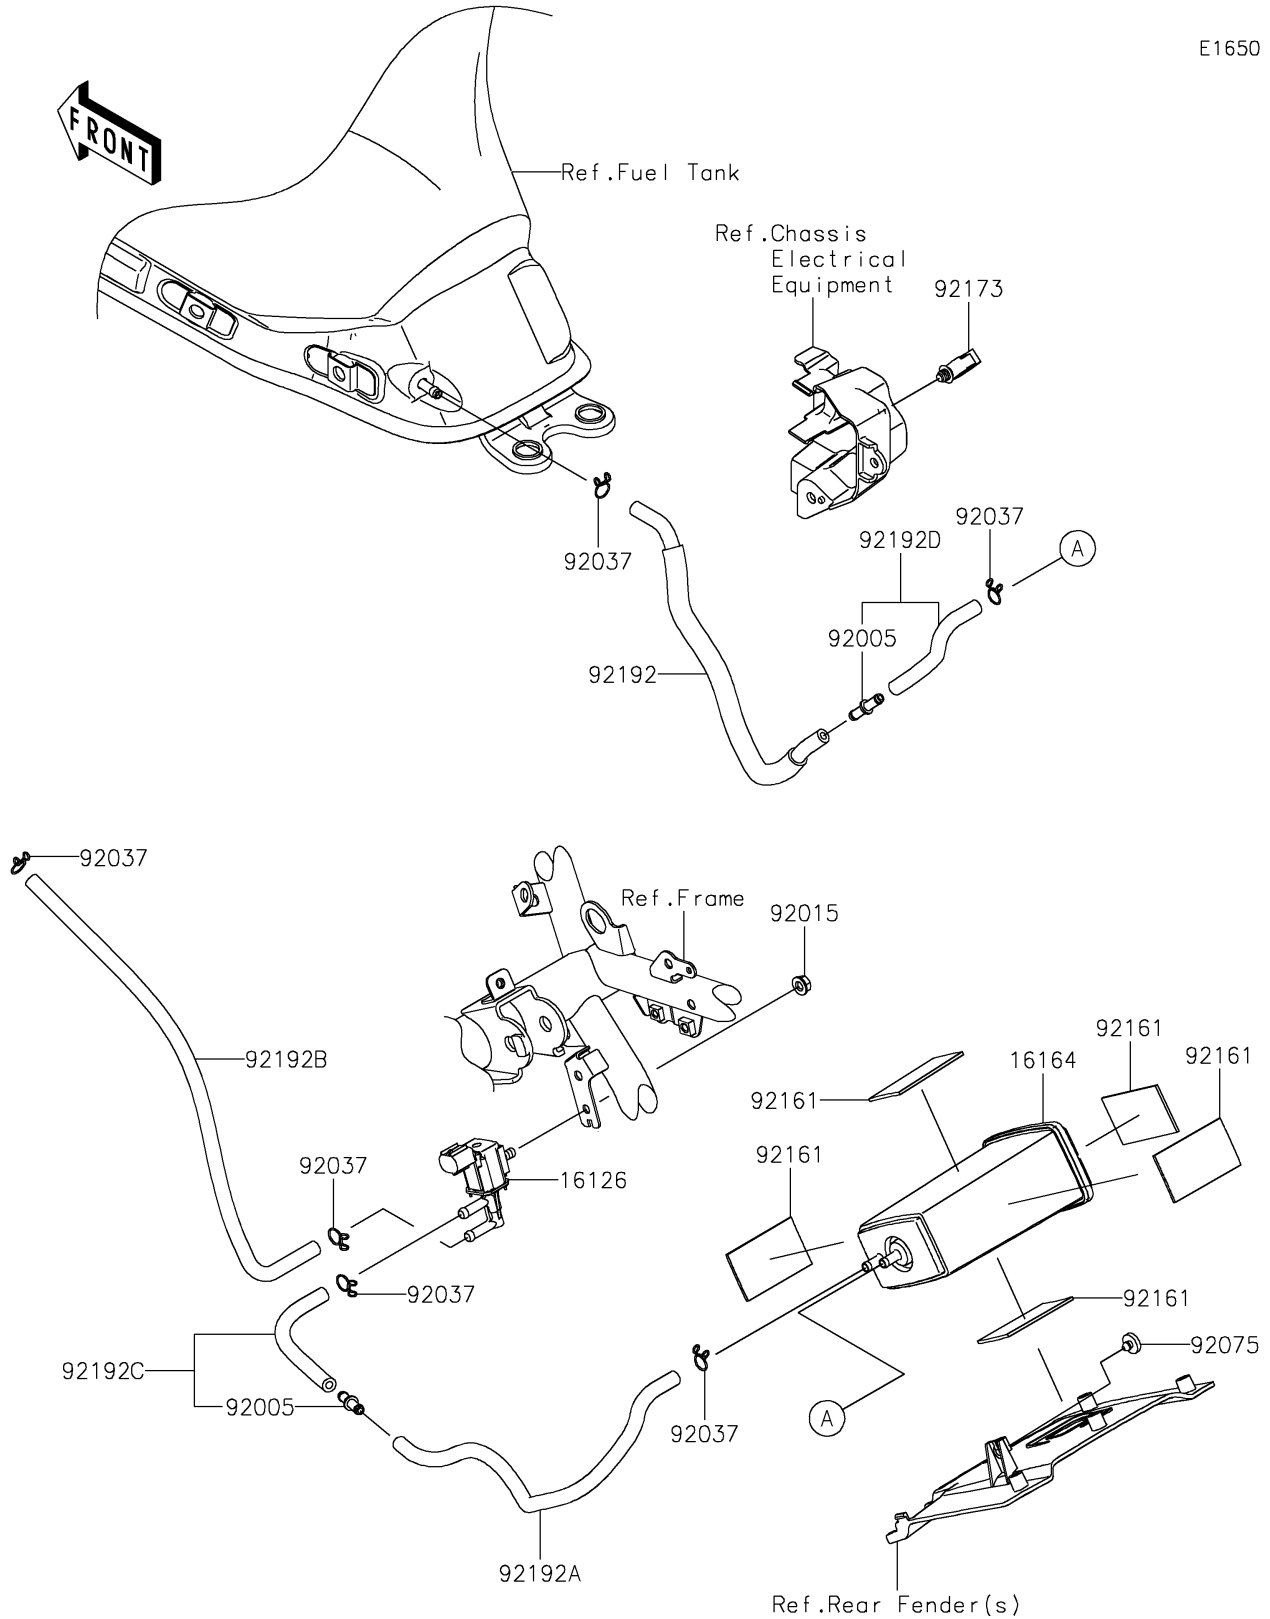

2025 Z650 PARTS DIAGRAM

Fuel Evaporative System(CA)

E1650

2025 Z650 PARTS LIST

Fuel Evaporative System(CA)

ITEM NAME	PART NUMBER	QUANTITY
VALVE,SOLENOID (Ref # 16126)	16126-0705	1
CANISTER (Ref # 16164)	16164-0012	1
FITTING (Ref # 92005)	92005-0721	2
NUT,FLANGED,6MM (Ref # 92015)	92015-1367	1
CLAMP,TUBE (Ref # 92037)	92037-147	6
DAMPER,BOOST SENSOR (Ref # 92075)	92075-2113	1
DAMPER (Ref # 92161)	92161-1883	5
CLAMP,HOLDER CLIP (Ref # 92173)	92173-0868	1
TUBE,TANK-FITTING (Ref # 92192)	92192-1659	1
TUBE,CANISTER-FITTING (Ref # 92192A)	92192-1660	1
TUBE,VALVE-THROTTLE BODY (Ref # 92192B)	92192-1661	1
TUBE,VALVE-FITTING (Ref # 92192C)	92192-1700	1
TUBE,CANISTER-FITTING (Ref # 92192D)	92192-1701	1