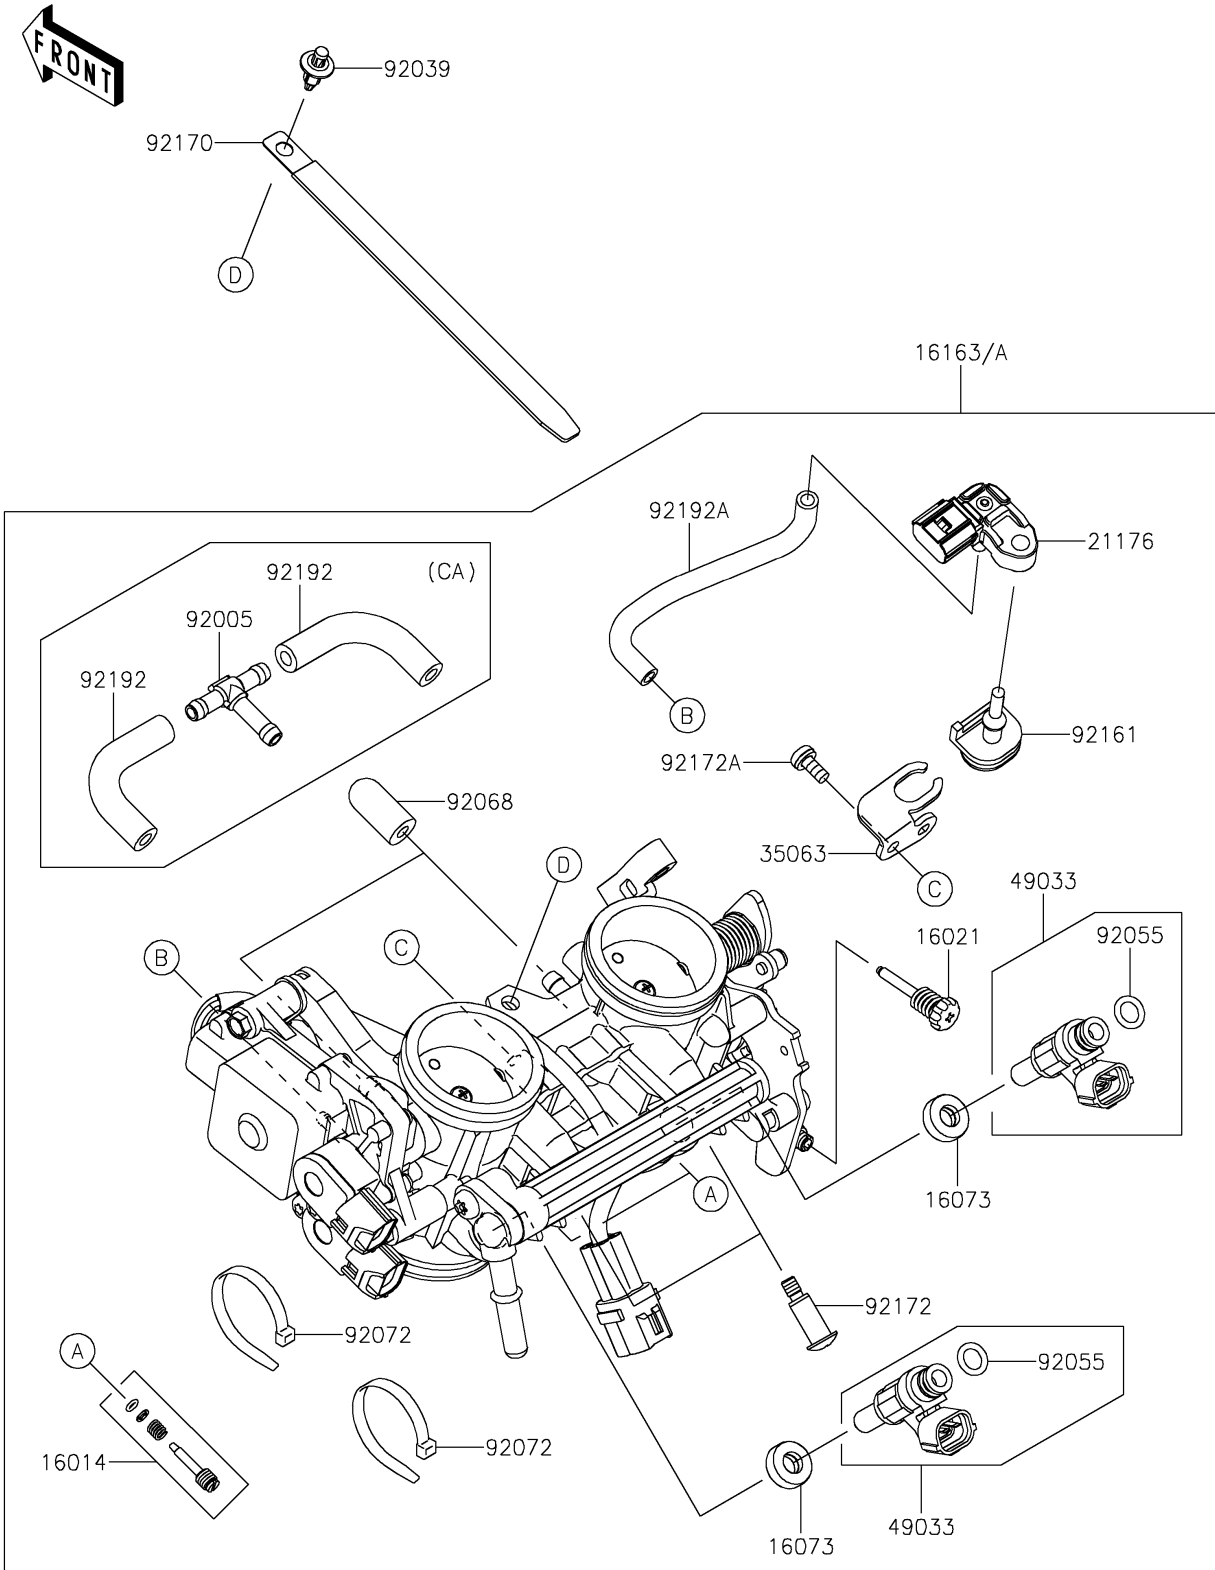

# 2025 Z650 PARTS DIAGRAM

Throttle

E1510

## 2025 Z650 PARTS LIST

### Throttle

ITEM NAME	PART NUMBER	QUANTITY
SCREW-PILOT AIR (Ref # 16014)	16014-0002	2
SCREW-THROTTLE STOP (Ref # 16021)	16021-0033	1
INSULATOR (Ref # 16073)	16073-0129	2
THROTTLE-ASSY (Ref # 16163)	16163-1270	1
THROTTLE-ASSY (Ref # 16163A)	16163-1289	1
SENSOR,PRESSURE (Ref # 21176)	21176-0906	1
STAY (Ref # 35063)	35063-1528	1
NOZZLE-INJECTION (Ref # 49033)	49033-0568	2
FITTING,3WAY (Ref # 92005)	92005-0730	1
RIVET (Ref # 92039)	92039-0707	1
RING-O,INJECTION NOZZLE (Ref # 92055)	92055-1622	2
PLUG,12X25 (Ref # 92068)	92068-006	2
BAND,SUB-HARNESS (Ref # 92072)	92072-0012	2
DAMPER (Ref # 92161)	92161-0673	1
CLAMP,L=150 (Ref # 92170)	92170-1114	1
SCREW,PIPE INJECTION (Ref # 92172)	92172-0064	2
SCREW (Ref # 92172A)	92172-0393	1
TUBE (Ref # 92192)	92192-1045	2
TUBE (Ref # 92192A)	92192-2368	1