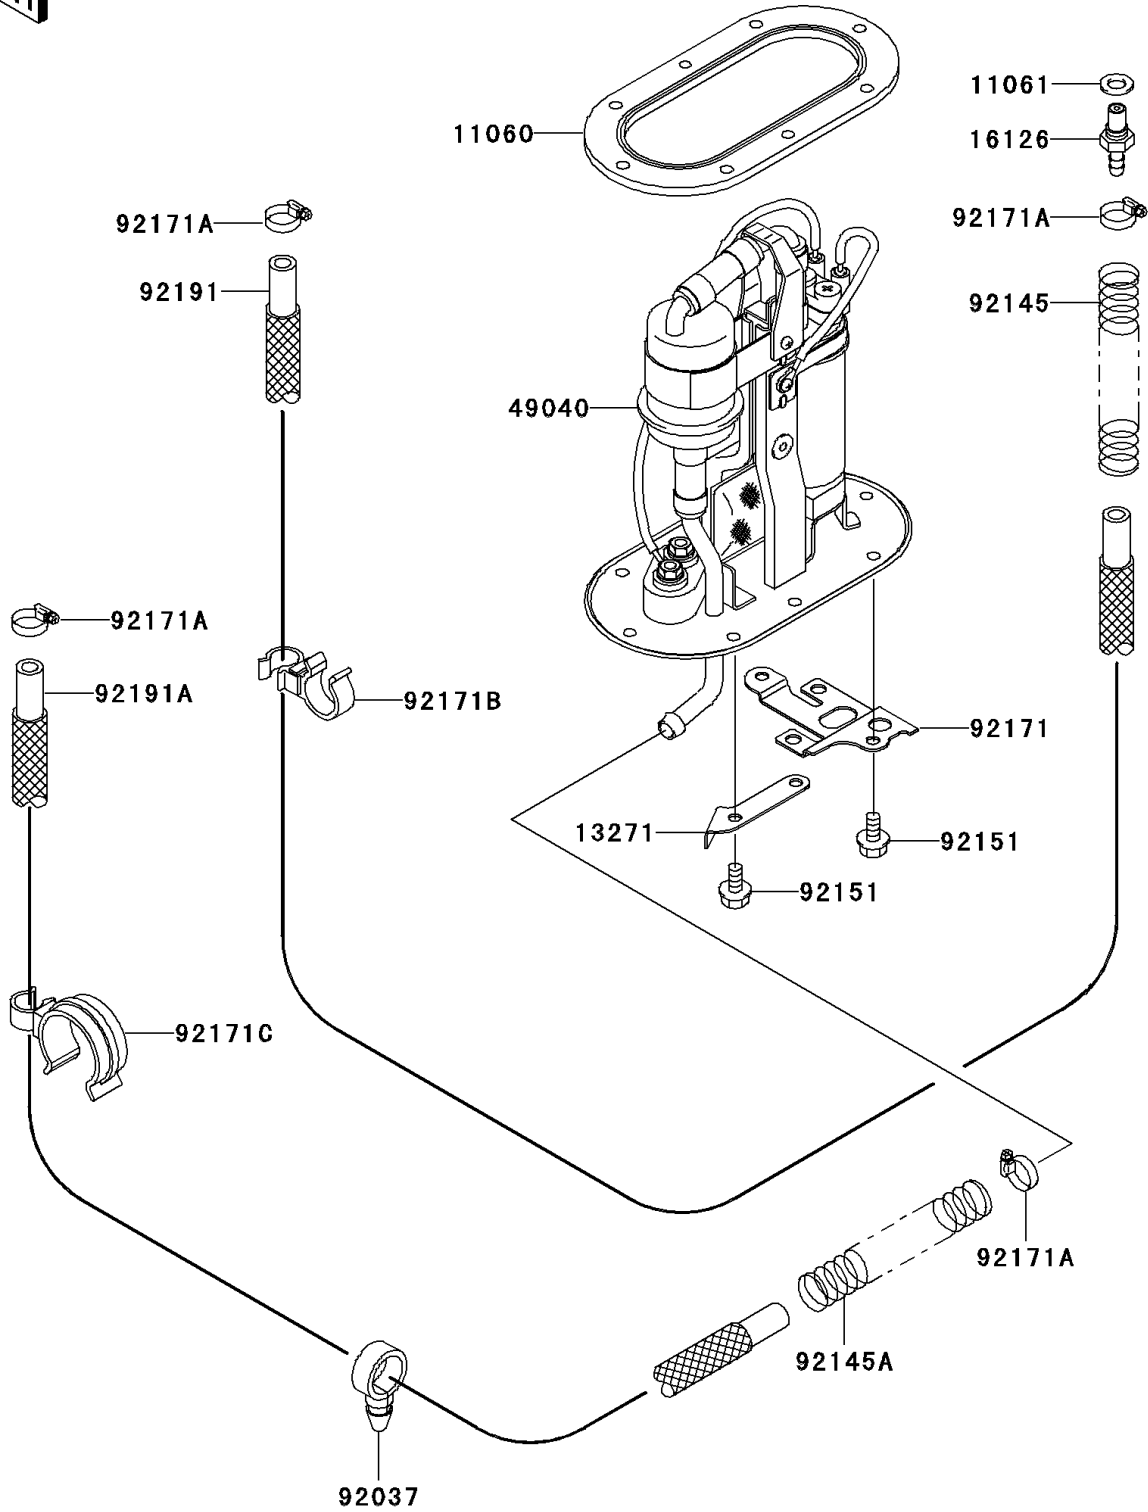

2000 Ninja® ZX™-12R PARTS DIAGRAM

Fuel Pump

E1520

2000 Ninja® ZX™-12R PARTS LIST

Fuel Pump

ITEM NAME	PART NUMBER	QUANTITY
GASKET (Ref # 11060)	11060-1929	1
GASKET,14.2X22X0.30 (Ref # 11061)	11061-1051	1
PLATE (Ref # 13271)	13271-1557	1
VALVE (Ref # 16126)	16126-1395	1
PUMP-FUEL (Ref # 49040)	49040-1067	1
CLAMP,HOSE (Ref # 92037)	92037-1827	1
SPRING,FUEL TUBE (Ref # 92145)	92145-1373	1
SPRING,PUMP TUBE (Ref # 92145A)	92145-1378	1
BOLT,FLANGED,5X12 (Ref # 92151)	92151-1599	8
CLAMP (Ref # 92171)	92171-1182	1
CLAMP (Ref # 92171A)	92171-1274	4
CLAMP (Ref # 92171B)	92171-1275	1
CLAMP (Ref # 92171C)	92171-1276	1
TUBE,7.5X13.5X630 (Ref # 92191)	92191-1356	1
TUBE,7.5X13.5X900 (Ref # 92191A)	92191-1456	1