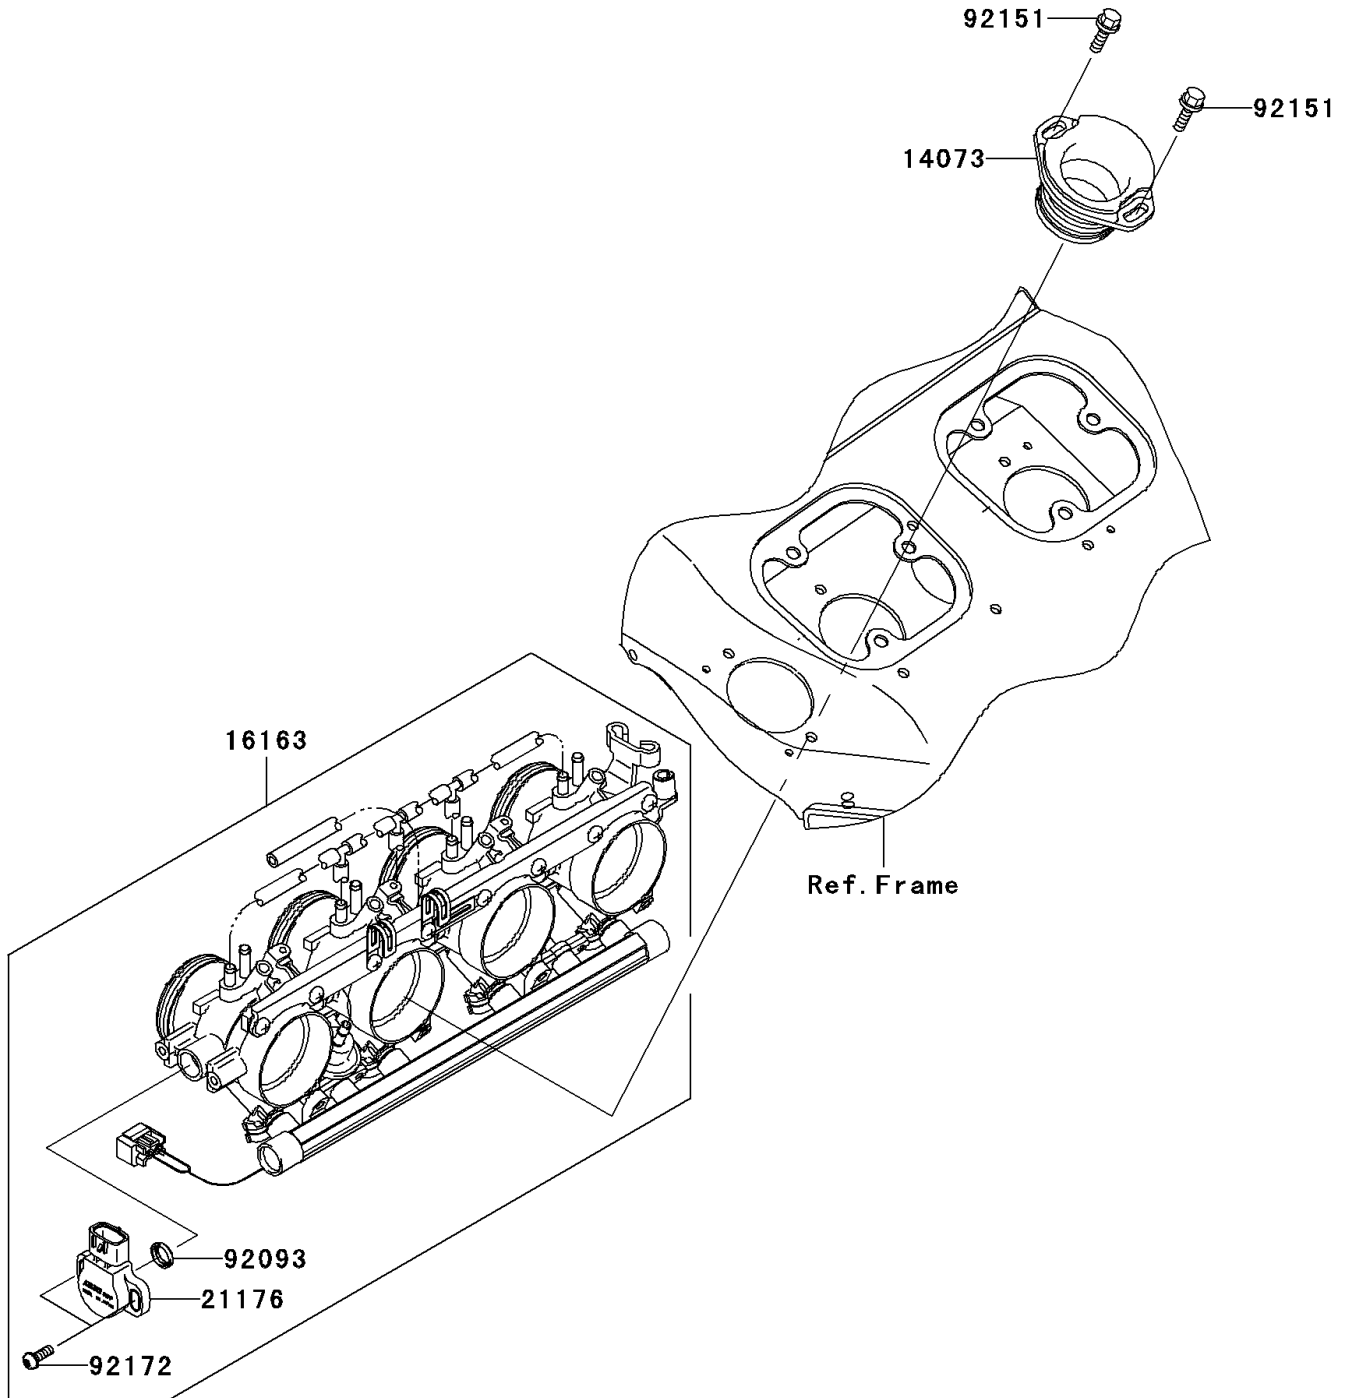

# 2000 Ninja® ZX™-12R PARTS DIAGRAM

Throttle

E1510

## 2000 Ninja® ZX™-12R PARTS LIST

### Throttle

ITEM NAME	PART NUMBER	QUANTITY
DUCT,FUNNEL (Ref # 14073)	14073-1746	4
THROTTLE-ASSY (Ref # 16163)	16163-1104	1
SENSOR (Ref # 21176)	21176-1083	1
SEAL (Ref # 92093)	92093-0064	1
BOLT,6X22 (Ref # 92151)	92151-1236	8
SCREW (Ref # 92172)	92172-0255	2