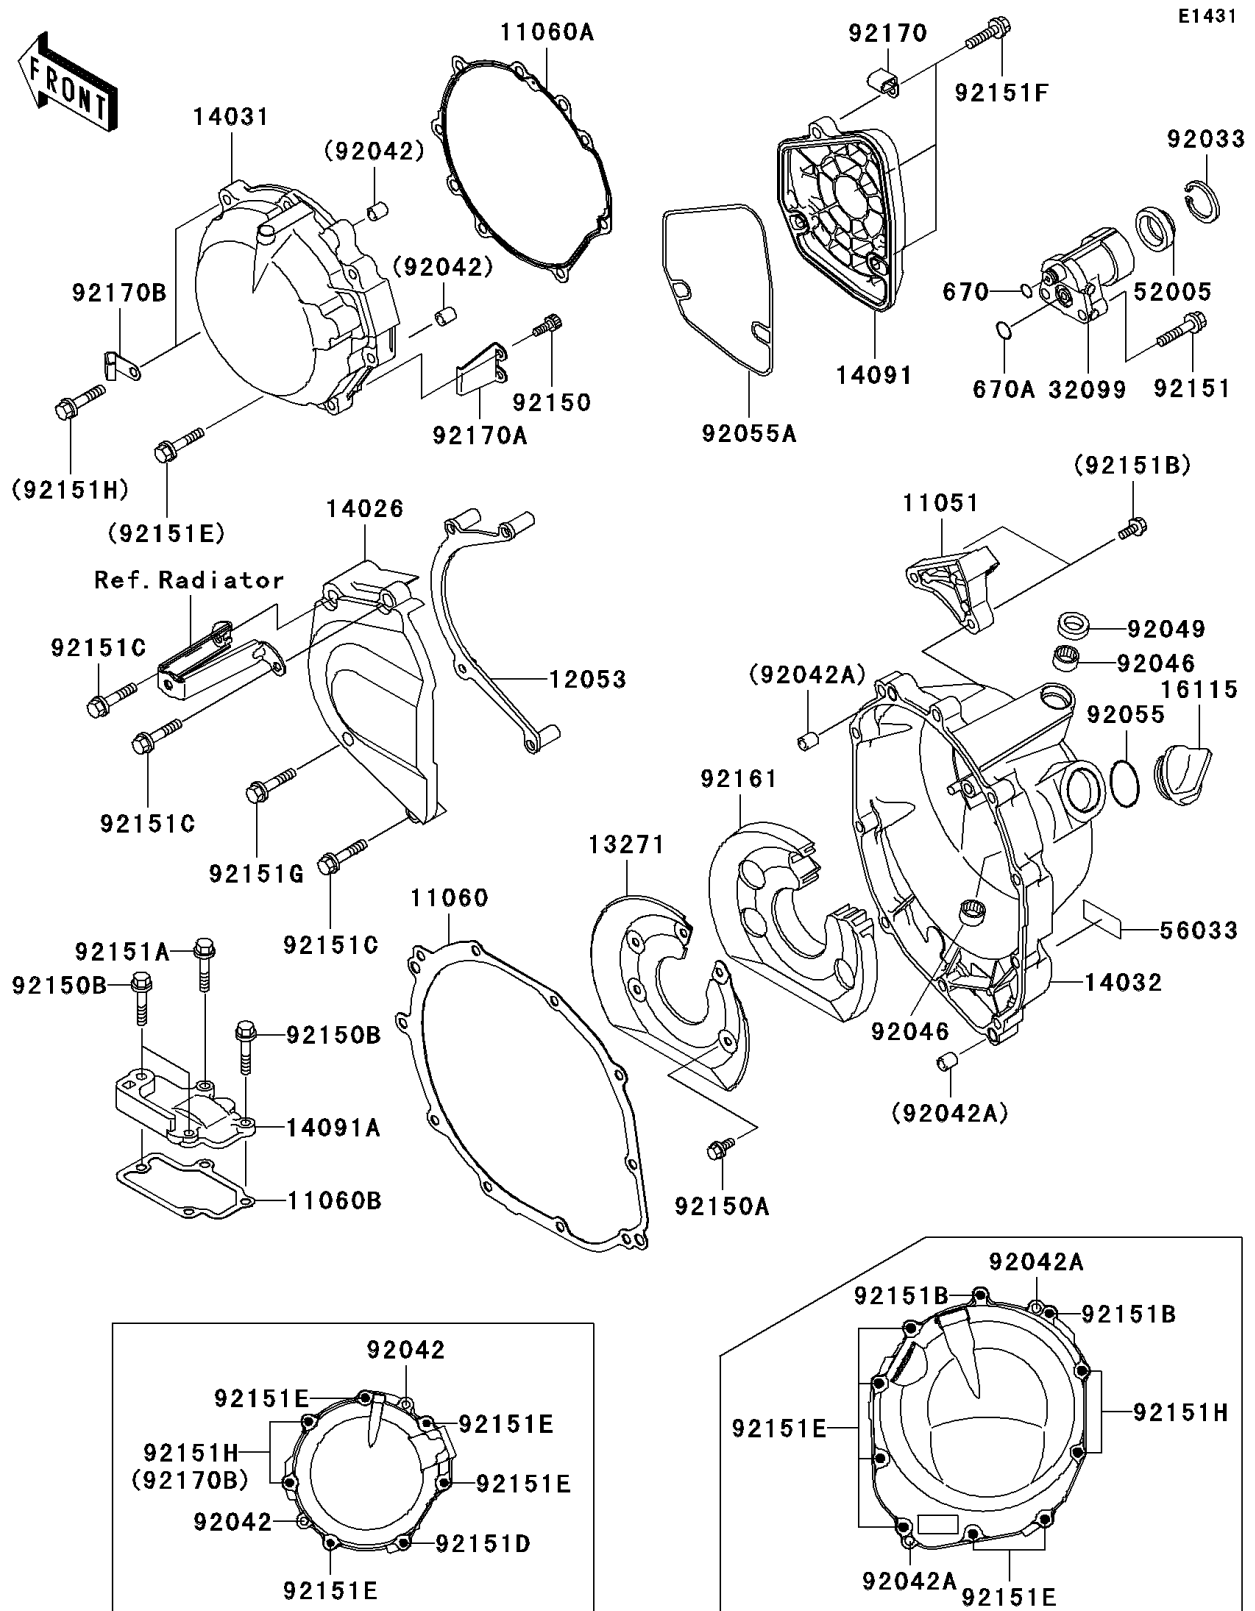

2000 Ninja® ZX™-12R PARTS DIAGRAM

Engine Cover(s)

2000 Ninja® ZX™-12R PARTS LIST

Engine Cover(s)

ITEM NAME	PART NUMBER	QUANTITY
O RING,8MM (Ref # 670)	670D1508	1
O RING,12MM (Ref # 670A)	670D2012	1
BRACKET,CABLE (Ref # 11051)	11051-1933	1
GASKET,CLUTCH COVER (Ref # 11060)	11060-1910	1
GASKET,GENERATOR COVER (Ref # 11060A)	11060-1911	1
GASKET,BREATHER COVER (Ref # 11060B)	11060-1912	1
GUIDE-CHAIN (Ref # 12053)	12053-1434	1
PLATE,SOUND ARRESTER (Ref # 13271)	13271-1229	1
COVER-CHAIN (Ref # 14026)	14026-1266	1
COVER-GENERATOR (Ref # 14031)	14031-1369	1
COVER-CLUTCH (Ref # 14032)	14032-1498	1
COVER,PULSING (Ref # 14091)	14091-1128	1
COVER,BREATHER (Ref # 14091A)	14091-1129	1
CAP-OIL FILLER (Ref # 16115)	16115-1009	1
CASE (Ref # 32099)	32099-1205	1
GAUGE (Ref # 52005)	52005-1120	1
LABEL-MANUAL,OIL CAPACITY (Ref # 56033)	56033-1203	1
RING-SNAP (Ref # 92033)	92033-1305	1
PIN,DOWEL,6.3X8X14 (Ref # 92042)	92042-007	2
PIN,DOWEL,8X22 (Ref # 92042A)	92042-044	2
BEARING-NEEDLE,HK1210 (Ref # 92046)	92046-1010	2
SEAL-OIL,CLUTCH RELEASE (Ref # 92049)	92049-1475	1
RING-O,31.7X2.4 (Ref # 92055)	92055-049	1
RING-O (Ref # 92055A)	92055-1601	1
BOLT,SOCKET,5X14 (Ref # 92150)	92150-1180	2
BOLT,5X8 (Ref # 92150A)	92150-1406	5
BOLT,6X22 (Ref # 92150B)	92150-1846	3
BOLT,6X30 (Ref # 92151)	92151-1134	2
BOLT,6X30 (Ref # 92151A)	92151-1139	1

2000 Ninja® ZX™-12R PARTS LIST

Engine Cover(s)

ITEM NAME	PART NUMBER	QUANTITY
BOLT,6X45 (Ref # 92151B)	92151-1521	2
BOLT,6X50 (Ref # 92151C)	92151-1545	3
BOLT,6X25 (Ref # 92151D)	92151-1546	1
BOLT,6X30 (Ref # 92151E)	92151-1547	10
BOLT,6X25 (Ref # 92151F)	92151-1556	3
BOLT (Ref # 92151G)	92151-1773	1
BOLT,6X30 (Ref # 92151H)	92151-1883	4
DAMPER,SOUND ARRESTER (Ref # 92161)	92161-1056	1
CLAMP (Ref # 92170)	92170-1577	1
CLAMP (Ref # 92170A)	92170-1894	1
CLAMP,HARNESS (Ref # 92170B)	92170-1900	2