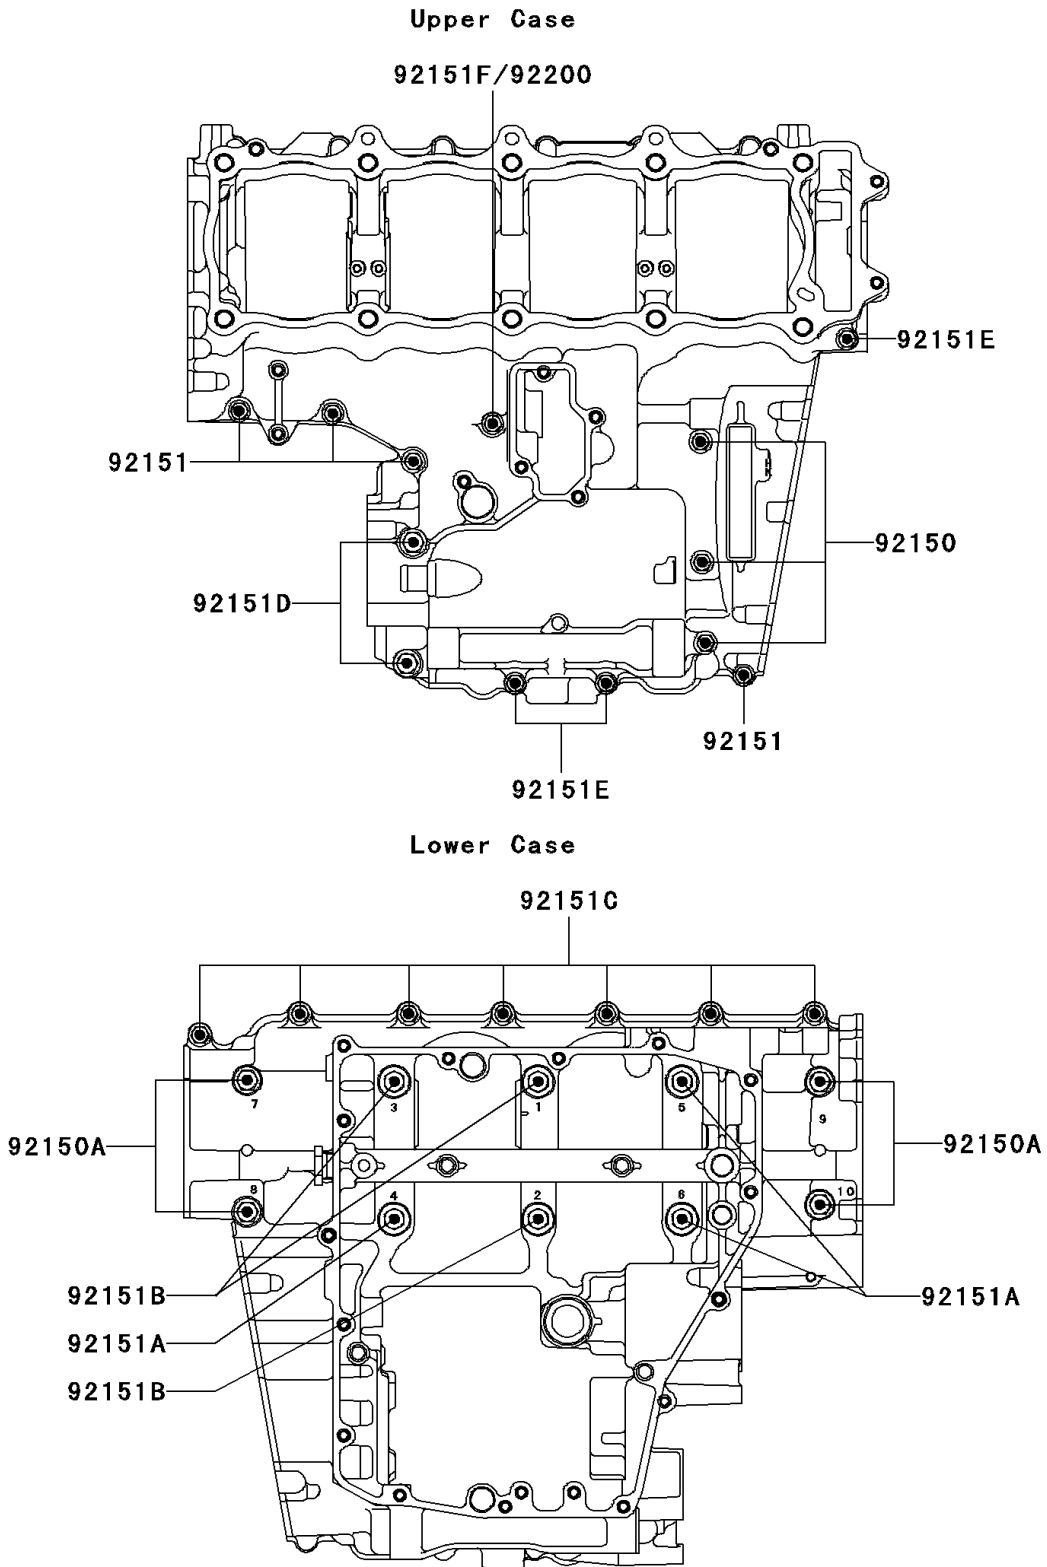

# 2000 Ninja® ZX™-12R PARTS DIAGRAM

## Crankcase Bolt Pattern

E1412

## 2000 Ninja® ZX™-12R PARTS LIST

### Crankcase Bolt Pattern

ITEM NAME	PART NUMBER	QUANTITY
BOLT,7X85 (Ref # 92150)	92150-1251	3
BOLT,8X99 (Ref # 92150A)	92150-1856	4
BOLT,7X50 (Ref # 92151)	92151-1223	4
BOLT,10X85 (Ref # 92151A)	92151-1515	3
BOLT,10X133 (Ref # 92151B)	92151-1516	3
BOLT,7X45 (Ref # 92151C)	92151-1539	7
BOLT,8X85 (Ref # 92151D)	92151-1589	2
BOLT,7X95 (Ref # 92151E)	92151-1590	3
BOLT,7X65 (Ref # 92151F)	92151-1712	1
WASHER,7.2X14X2.3 (Ref # 92200)	92200-1521	1