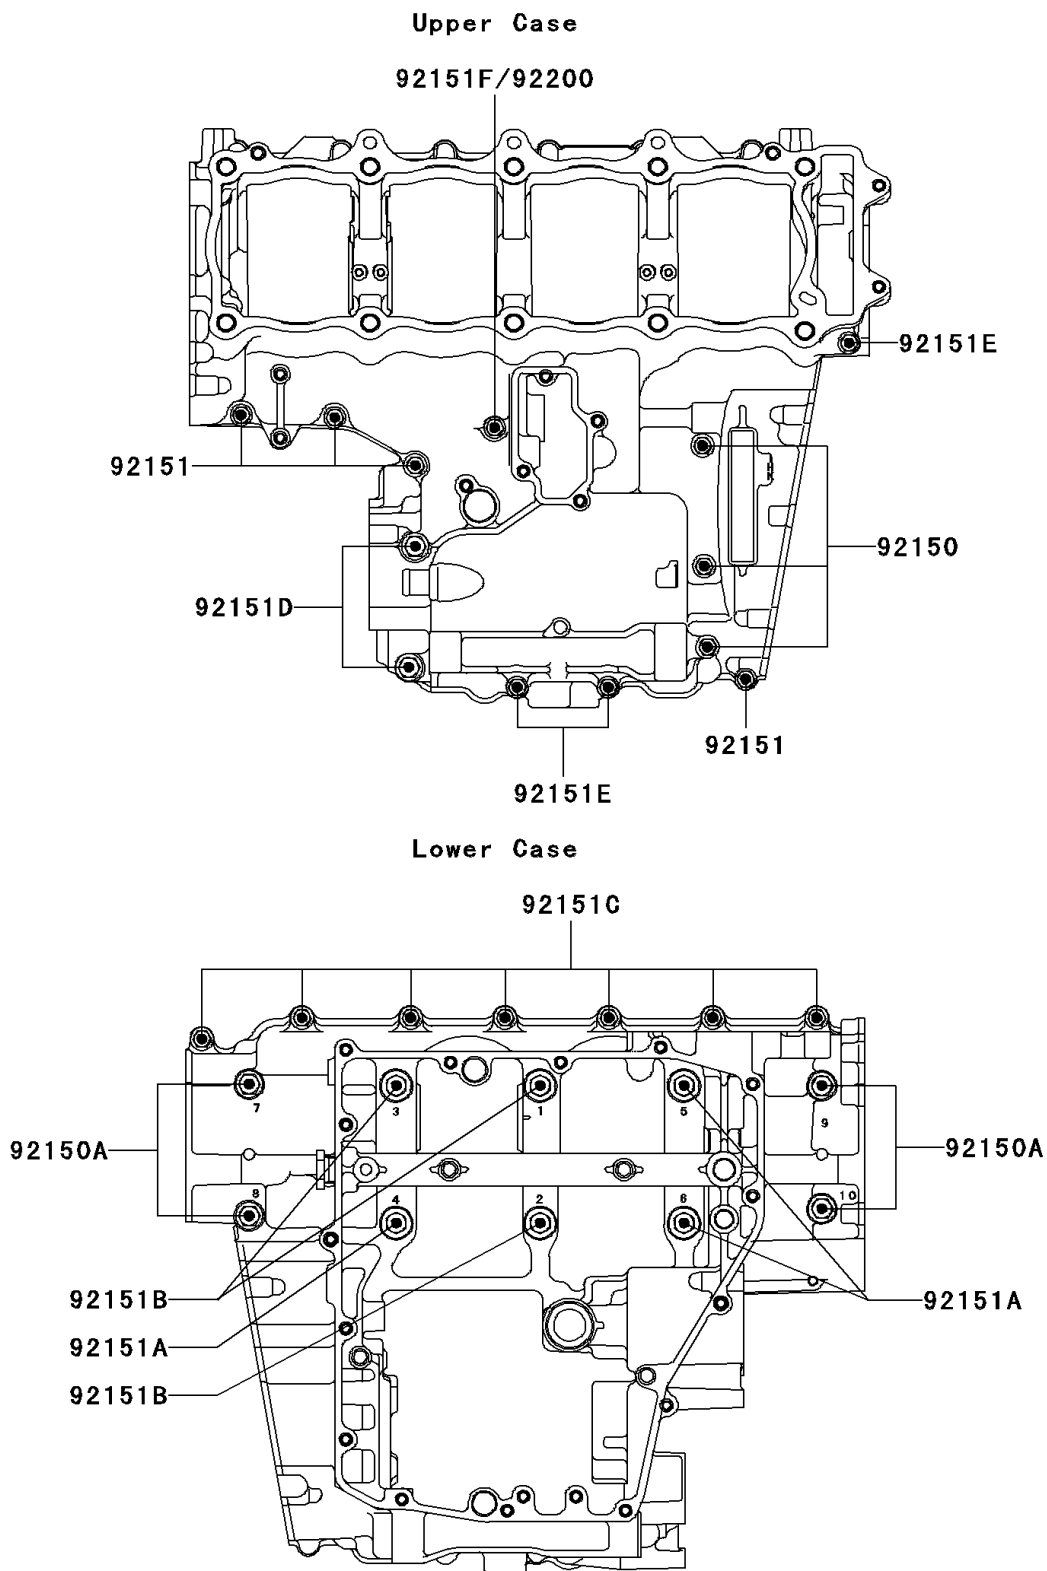

2000 Ninja® ZX™-12R PARTS DIAGRAM

Crankcase Bolt Pattern

E1412

2000 Ninja® ZX™-12R PARTS LIST

Crankcase Bolt Pattern

ITEM NAME	PART NUMBER	QUANTITY
BOLT,7X85 (Ref # 92150)	92150-1251	1
BOLT,8X99 (Ref # 92150A)	92150-1856	1
BOLT,7X50 (Ref # 92151)	92151-1223	1
BOLT,10X85 (Ref # 92151A)	92151-1515	1
BOLT,10X133 (Ref # 92151B)	92151-1516	1
BOLT,7X45 (Ref # 92151C)	92151-1539	1
BOLT,8X85 (Ref # 92151D)	92151-1589	1
BOLT,7X95 (Ref # 92151E)	92151-1590	1
BOLT,7X65 (Ref # 92151F)	92151-1712	1
WASHER,7.2X14X2.3 (Ref # 92200)	92200-1521	1