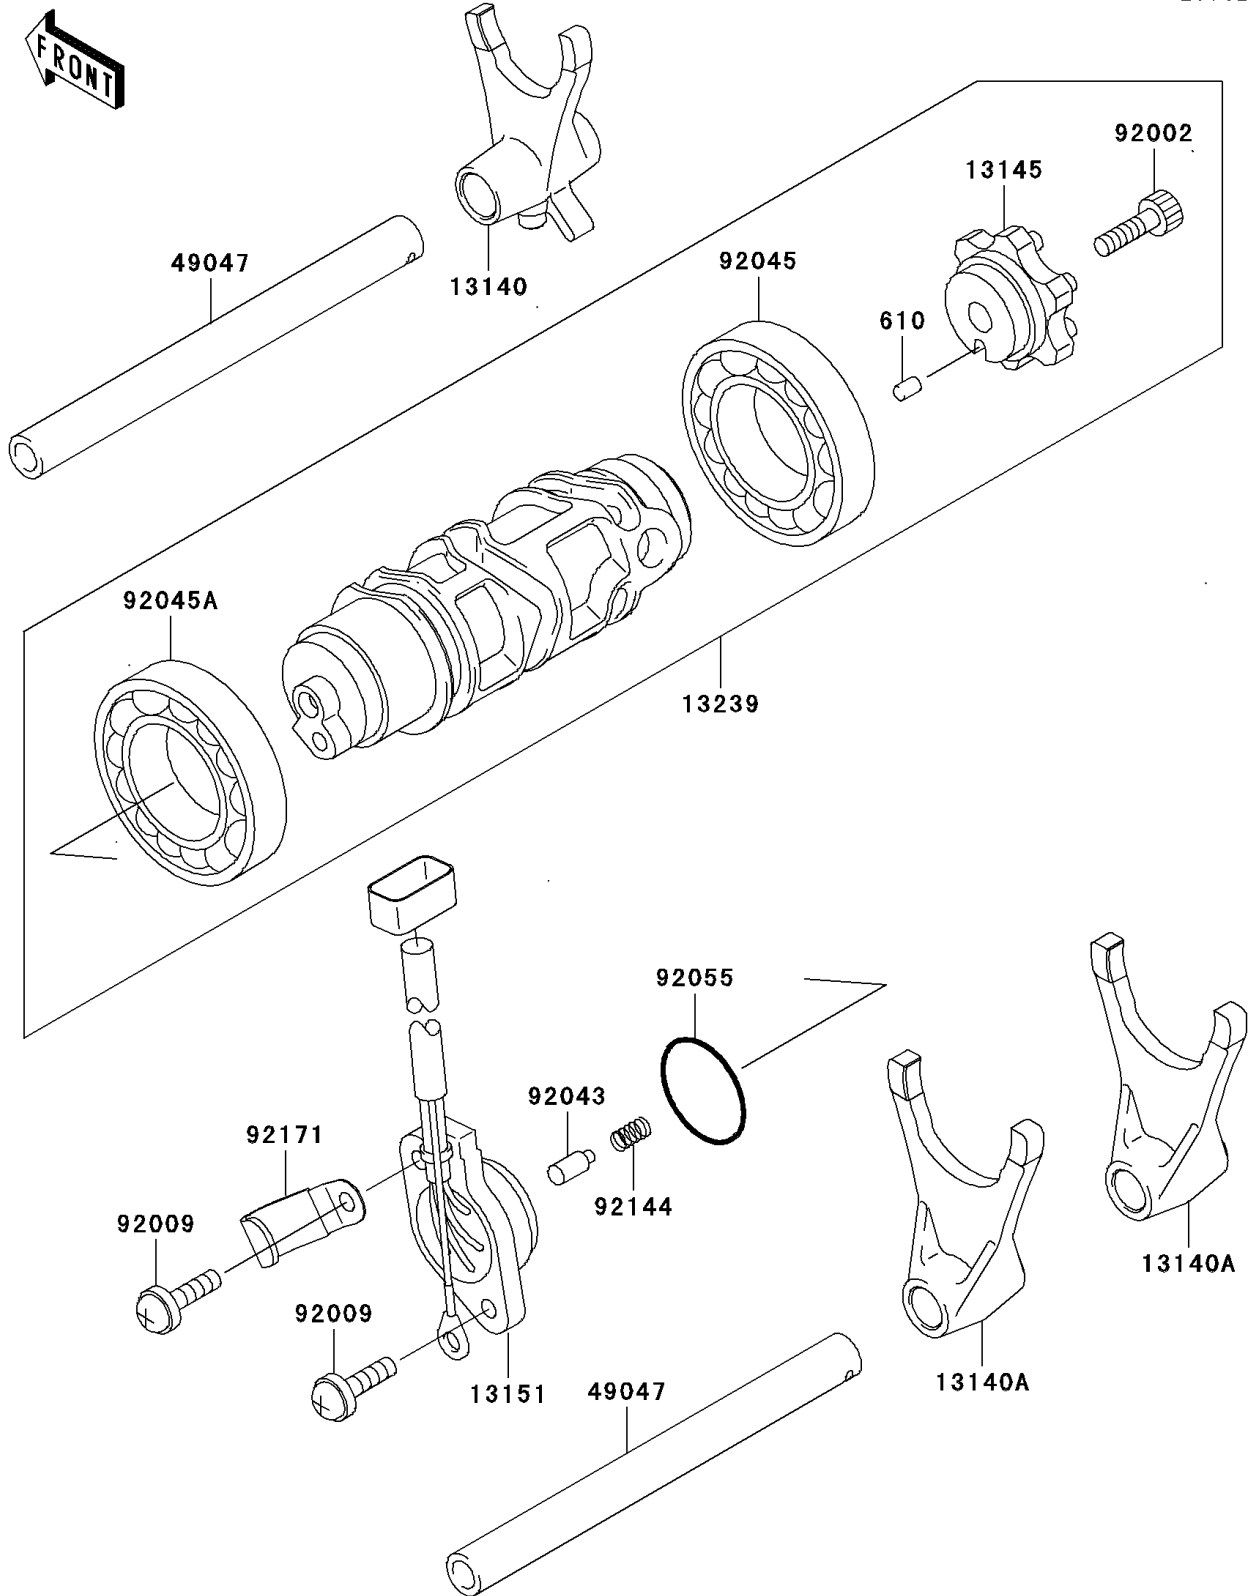

2000 Ninja® ZX™-12R PARTS DIAGRAM

Gear Change Drum/Shift Fork(s)

E1362

2000 Ninja® ZX™-12R PARTS LIST

Gear Change Drum/Shift Fork(s)

ITEM NAME	PART NUMBER	QUANTITY
ROLLER,4X6 (Ref # 610)	610A0406	1
FORK-SHIFT,INPUT (Ref # 13140)	13140-1290	1
FORK-SHIFT,OUTPUT (Ref # 13140A)	13140-1291	2
CAM-CHANGE DRUM (Ref # 13145)	13145-1090	1
SWITCH-COMP (Ref # 13151)	13151-1090	1
DRUM-ASSY-CHANGE (Ref # 13239)	13239-1208	1
ROD-SHIFT (Ref # 49047)	49047-1103	2
BOLT,SOCKET,6X25 (Ref # 92002)	92002-1696	1
SCREW (Ref # 92009)	92009-1895	2
PIN (Ref # 92043)	92043-1523	1
BEARING-BALL,16005(NTN) (Ref # 92045)	92045-1045	1
BEARING-BALL,6806 (Ref # 92045A)	92045-1152	1
RING-O (Ref # 92055)	92055-091	1
SPRING (Ref # 92144)	92144-1245	1
CLAMP (Ref # 92171)	92171-1126	1