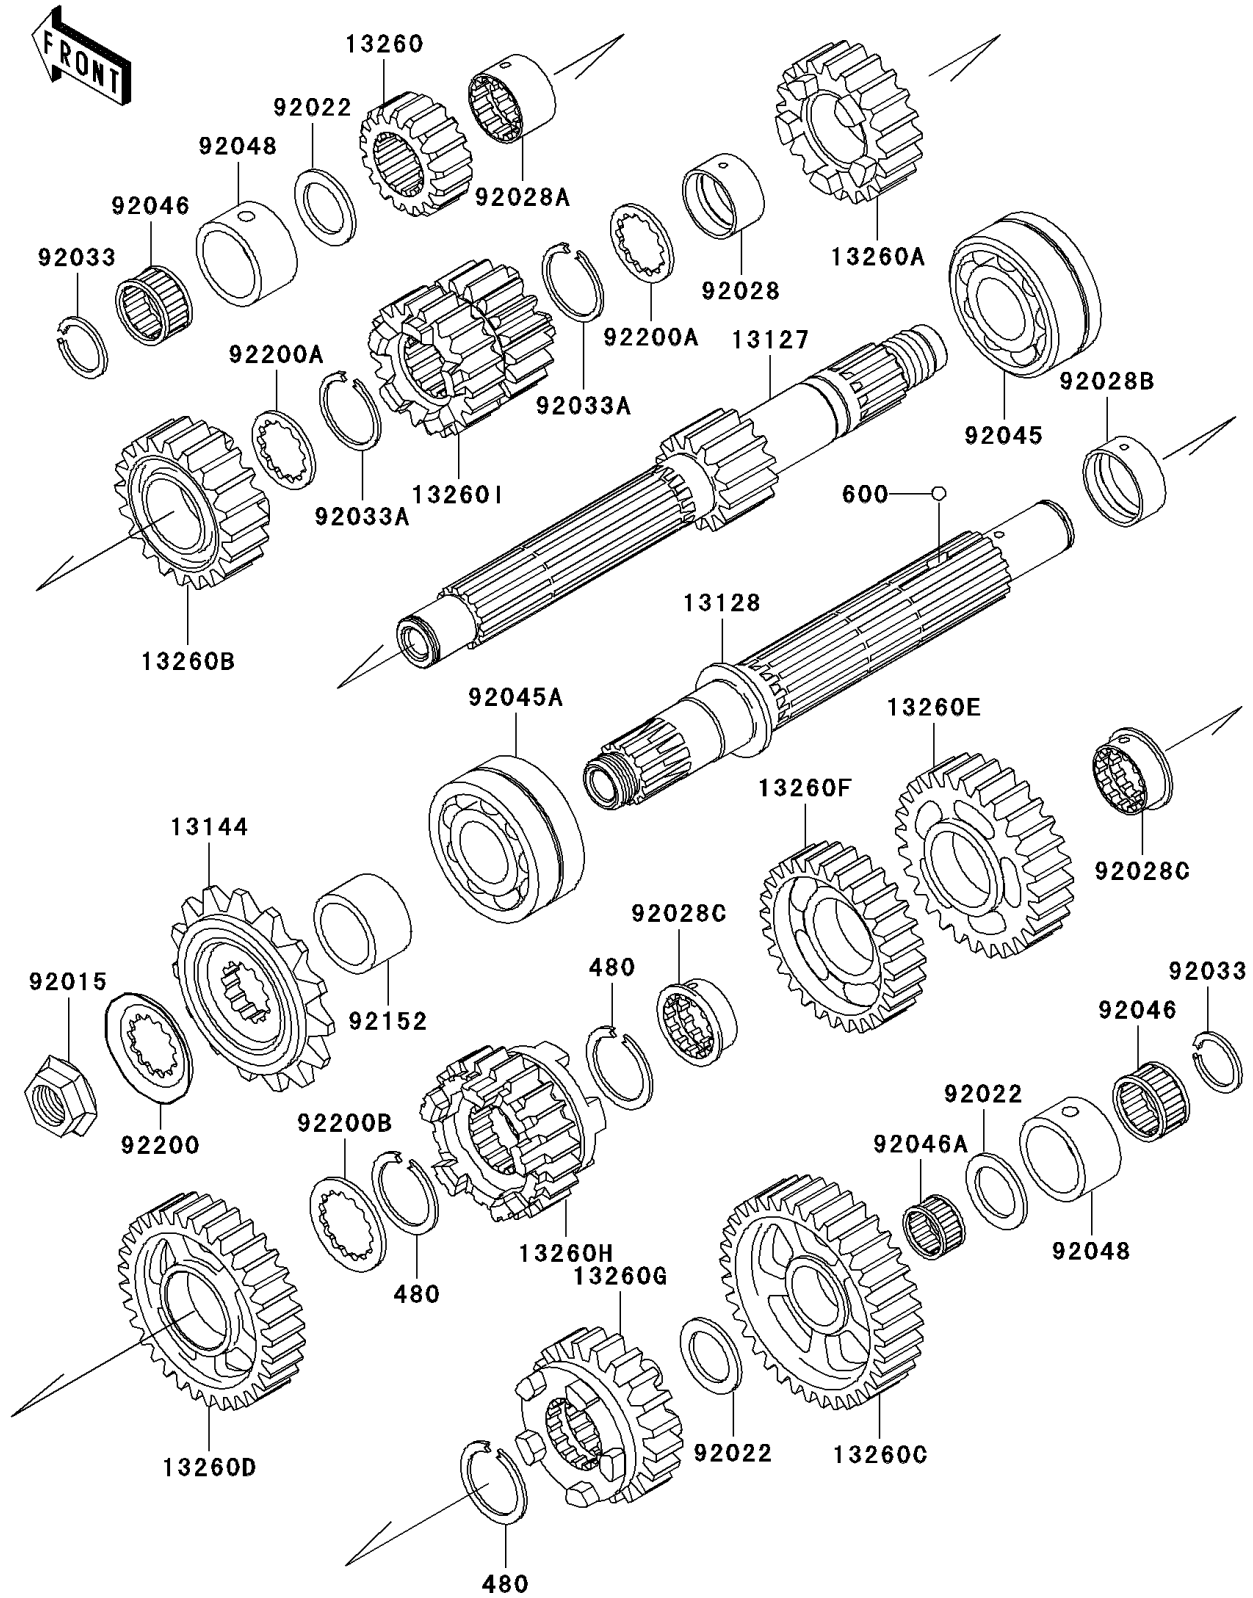

2000 Ninja® ZX™-12R PARTS DIAGRAM

Transmission

E1361

2000 Ninja® ZX™-12R PARTS LIST

Transmission

ITEM NAME	PART NUMBER	QUANTITY
CIRCLIP (Ref # 480)	480J2900	3
BALL-STEEL,5/32" (Ref # 600)	600A0500	3
SHAFT-TRANSMISSION INPUT,14T (Ref # 13127)	13127-1274	1
SHAFT-TRANSMISSION OUTPUT (Ref # 13128)	13128-1237	1
SPROCKET-OUTPUT,18T (Ref # 13144)	13144-1308	1
GEAR,INPUT 2ND,20T (Ref # 13260)	13260-1828	1
GEAR,INPUT 5TH,23T (Ref # 13260A)	13260-1830	1
GEAR,INPUT TOP,30T (Ref # 13260B)	13260-1831	1
GEAR,OUTPUT LOW,34T (Ref # 13260C)	13260-1832	1
GEAR,OUTPUT 2ND,31T (Ref # 13260D)	13260-1833	1
GEAR,OUTPUT 3RD,36T (Ref # 13260E)	13260-1834	1
GEAR,OUTPUT 4TH,30T (Ref # 13260F)	13260-1835	1
GEAR,OUTPUT 5TH,26T (Ref # 13260G)	13260-1836	1
GEAR,OUTPUT TOP,31T (Ref # 13260H)	13260-1837	1
GEAR,INPUT 3RD&4TH,25T&24T (Ref # 13260I)	13260-1896	1
NUT,20MM (Ref # 92015)	92015-1210	1
WASHER,22.3X35X1.6 (Ref # 92022)	92022-212	3
BUSHING (Ref # 92028)	92028-1935	1
BUSHING (Ref # 92028A)	92028-1936	1
BUSHING (Ref # 92028B)	92028-1937	1
BUSHING (Ref # 92028C)	92028-1938	2
RING-SNAP,20X25.5X1.2 (Ref # 92033)	92033-025	2
RING-SNAP,T=1.2 (Ref # 92033A)	92033-1037	2
BEARING-BALL,6305N2SH2 (Ref # 92045)	92045-1224	1
BEARING-BALL,TM-5206NX9 (Ref # 92045A)	92045-1377	1
BEARING-NEEDLE (Ref # 92046)	92046-1268	2
BEARING-NEEDLE (Ref # 92046A)	92046-1269	1
RACE (Ref # 92048)	92048-1105	2
COLLAR (Ref # 92152)	92152-1168	1

2000 Ninja® ZX™-12R PARTS LIST

Transmission

ITEM NAME	PART NUMBER	QUANTITY
WASHER,TOOTHED,23.9X45X1.0 (Ref # 92200)	92200-1234	1
WASHER,T=1.5 (Ref # 92200A)	92200-1240	2
WASHER,TOOTHED,28X30X2 (Ref # 92200B)	92200-1277	1