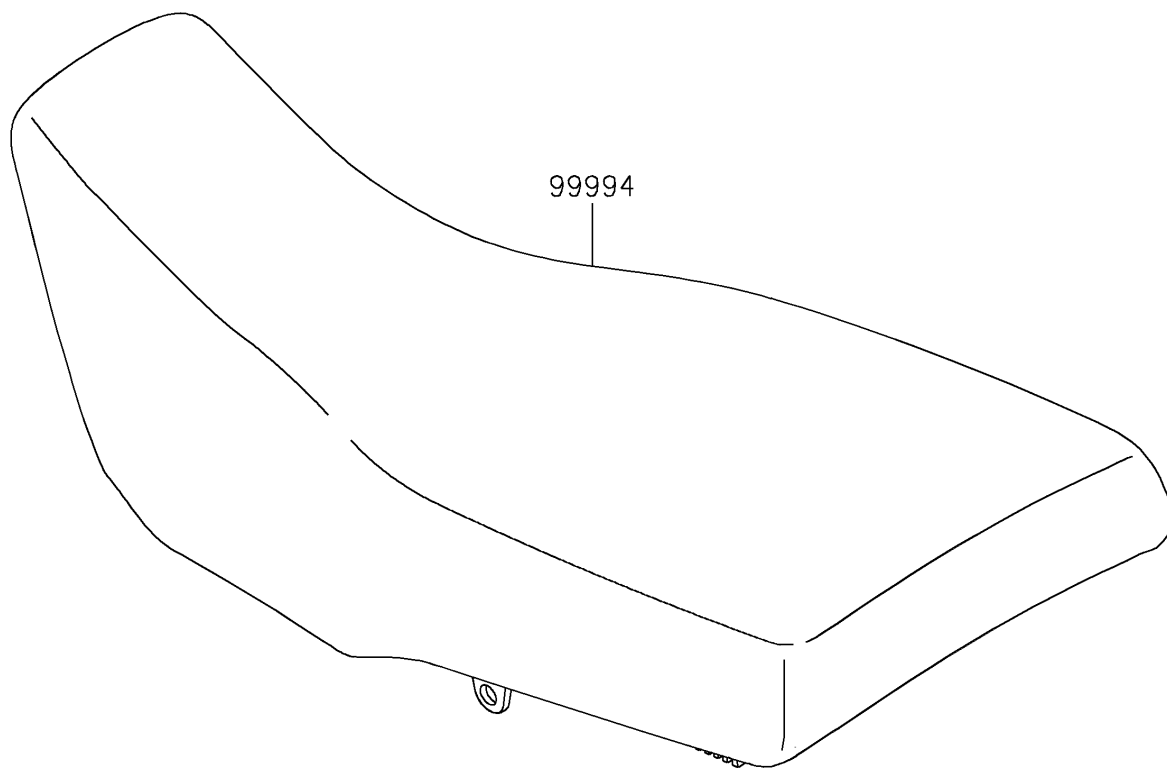

2025 KLR650 S

PARTS DIAGRAM

Accessory(Seat)

F2910E

2025 KLR650 S

PARTS LIST

Accessory(Seat)

ITEM NAME	PART NUMBER	QUANTITY
HIGH SEAT,BLACK+SIL (Ref # 99994)	99994-1504-64U	1