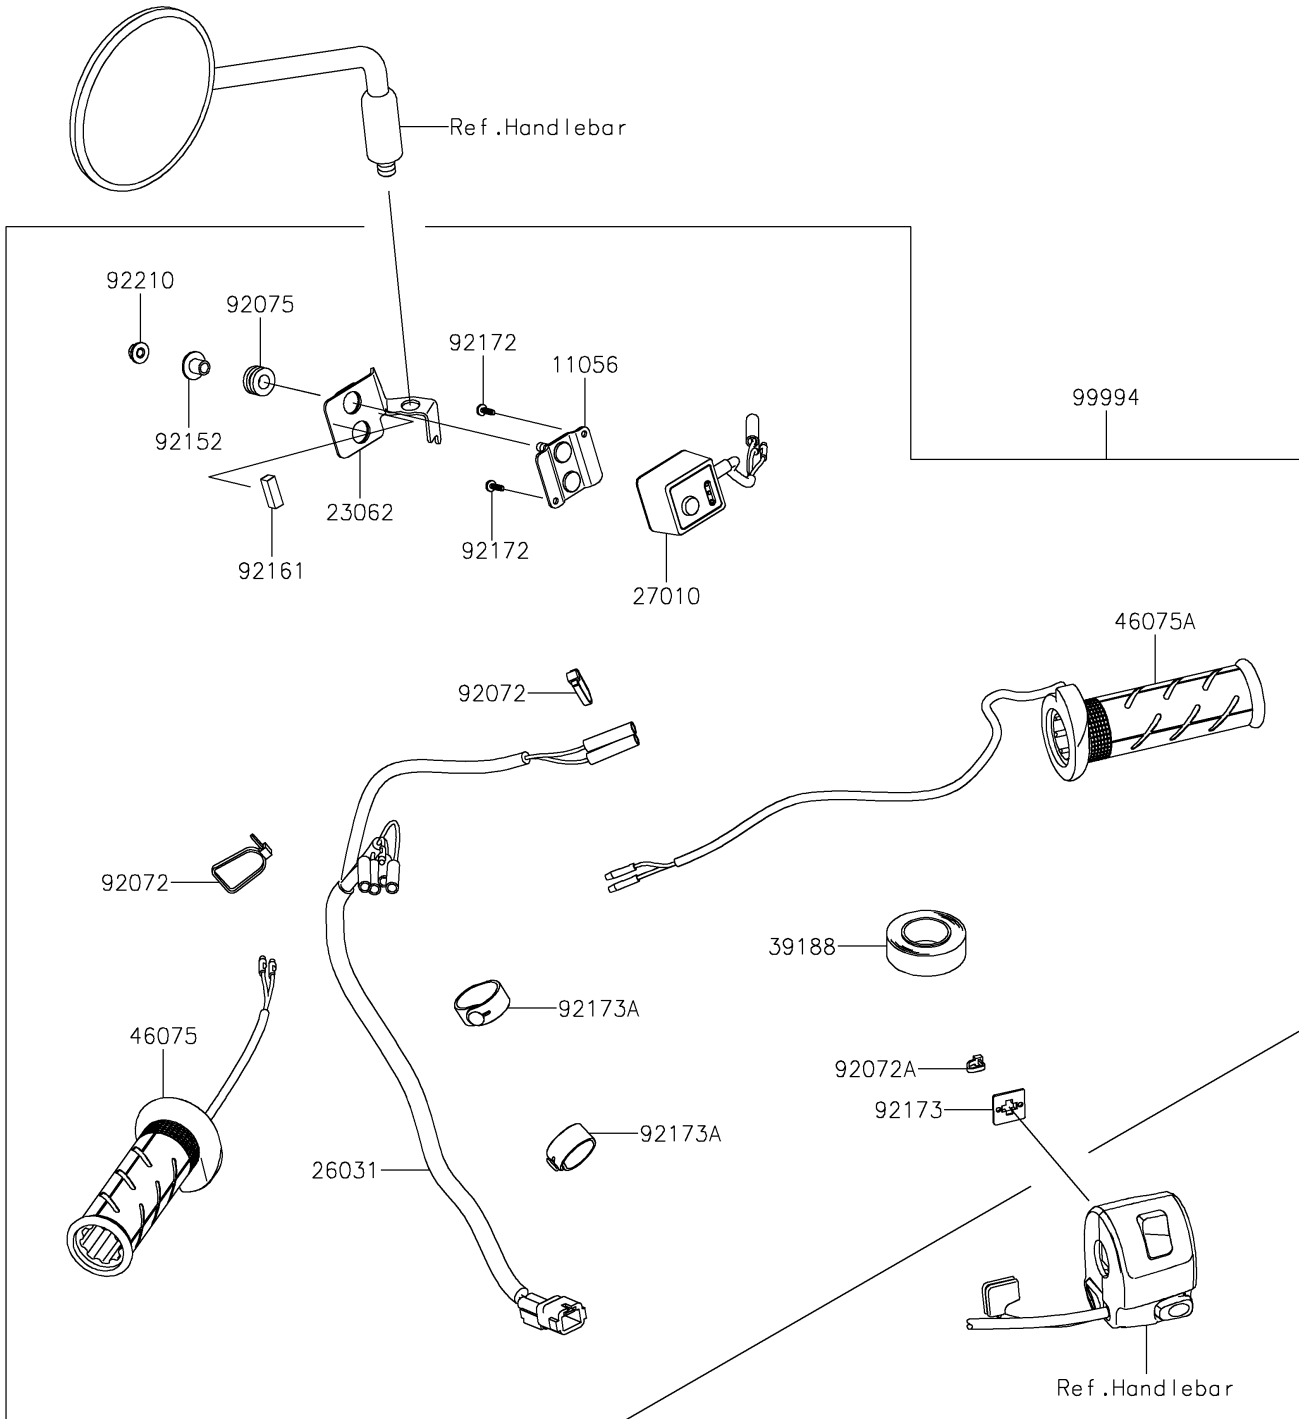

2025 KLR650 S

PARTS DIAGRAM

Accessory(Grip Heater)

F2910C

2025 KLR650 S

PARTS LIST

Accessory(Grip Heater)

ITEM NAME	PART NUMBER	QUANTITY
BRACKET (Ref # 11056)	11056-7296	1
BRACKET-COMP (Ref # 23062)	23062-1325	1
HARNESS (Ref # 26031)	26031-3876	1
SWITCH,HEATED-GRIP,HONDA-ACCES (Ref # 27010)	27010-0126	1
TAPE,HARNESS (Ref # 39188)	39188-0006	1
GRIP,HEATER,LH (Ref # 46075)	46075-0599	1
GRIP,HEATER,RH (Ref # 46075A)	46075-0600	1
BAND,L=152 (Ref # 92072)	92072-3874	2
BAND,L=100 (Ref # 92072A)	92072-3875	1
DAMPER (Ref # 92075)	92075-1912	2
COLLAR (Ref # 92152)	92152-0134	2
DAMPER (Ref # 92161)	92161-1756	2
SCREW,TAPPING,3X10 (Ref # 92172)	92172-0351	2
CLAMP (Ref # 92173)	92173-0812	1
CLAMP (Ref # 92173A)	92173-2194	2
NUT,FLANGED,5MM (Ref # 92210)	92210-0007	2
GRIP HEATER (Ref # 99994)	99994-1501	1