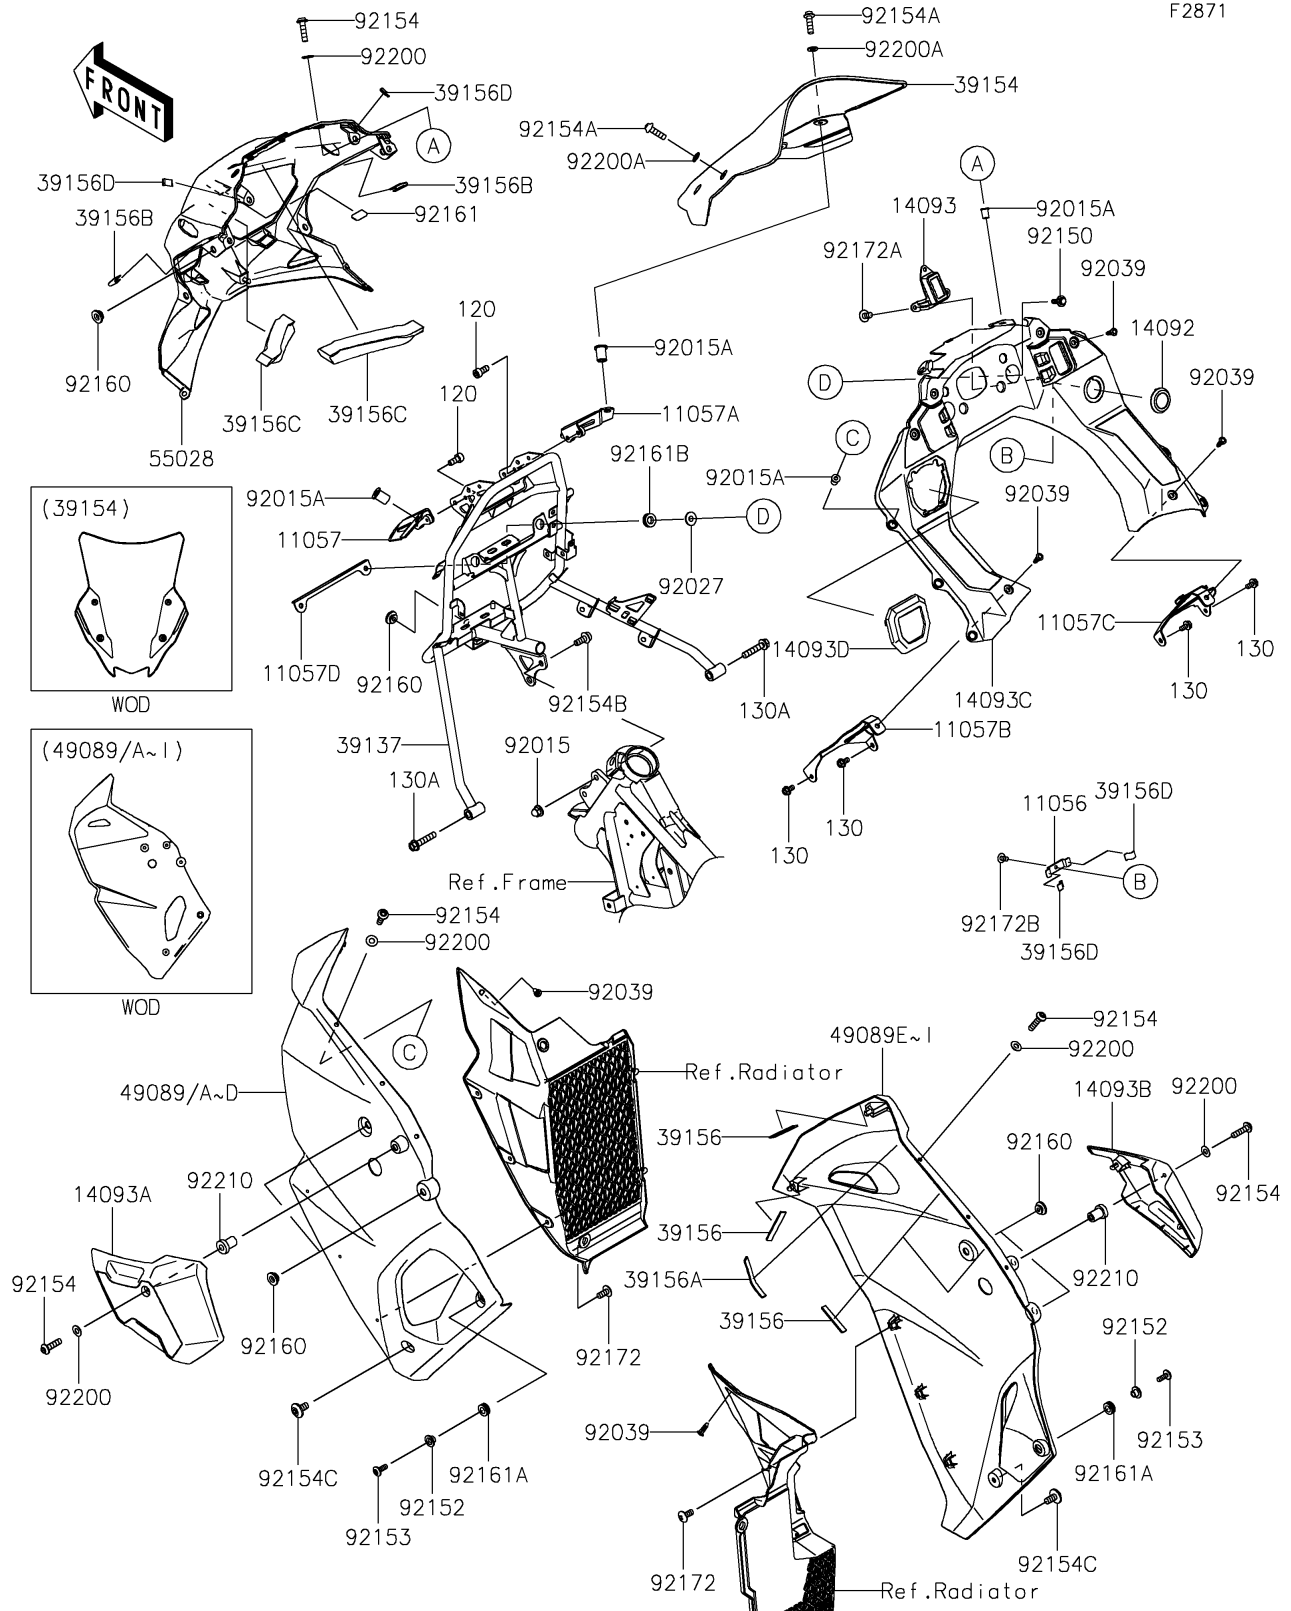

2024 KLR650 S PARTS DIAGRAM

Cowling

F2871

2024 KLR650 S PARTS LIST

Cowling

ITEM NAME	PART NUMBER	QUANTITY
BRACKET,CAP COVER (Ref # 11056)	11056-4313	1
BRACKET,WINDSHIELD,LH (Ref # 11057)	11057-4397	1
BRACKET,WINDSHIELD,RH (Ref # 11057A)	11057-4398	1
BRACKET,DASHBOARD,LH (Ref # 11057B)	11057-7243	1
BRACKET,DASHBOARD,RH (Ref # 11057C)	11057-7245	1
BRACKET,METER (Ref # 11057D)	11057-7893	1
COVER,DC SOCKET (Ref # 14092)	14092-0214	1
COVER,FOG SW. (Ref # 14093)	14093-0565	1
COVER,SHROUD,LH (Ref # 14093A)	14093-1074	1
COVER,SHROUD,RH (Ref # 14093B)	14093-1075	1
COVER,DASHBOARD (Ref # 14093C)	14093-1076	1
COVER,USB (Ref # 14093D)	14093-1077	1
STAY-COMP,COWLING (Ref # 39137)	39137-0731	1
WINDSHIELD (Ref # 39154)	39154-0434	1
PAD,10X50X2 (Ref # 39156)	39156-1924	8
PAD,10X80X2 (Ref # 39156A)	39156-2238	2
PAD,25X25X2 (Ref # 39156B)	39156-2573	2
PAD,20X15X150 (Ref # 39156C)	39156-2762	2
PAD,20X10X2 (Ref # 39156D)	39156-2849	4
SHROUD-ENGINE,LH,P.S.GRAY (Ref # 49089)	49089-0995-36S	1
SHROUD-ENGINE,LH,P.C.WHITE (Ref # 49089C)	49089-0995-667	1
SHROUD-ENGINE,LH,F.RED (Ref # 49089D)	49089-0995-B1	1
SHROUD-ENGINE,RH,P.S.GRAY (Ref # 49089E)	49089-0996-36S	1
SHROUD-ENGINE,RH,P.C.WHITE (Ref # 49089H)	49089-0996-667	1
SHROUD-ENGINE,RH,F.RED (Ref # 49089I)	49089-0996-B1	1
COWLING,UPP (Ref # 55028)	55028-0800	1
NUT,CAP,8MM (Ref # 92015)	92015-1151	2
NUT,WELL,5MM (Ref # 92015A)	92015-1757	12
COLLAR,L=7.4 (Ref # 92027)	92027-1848	2