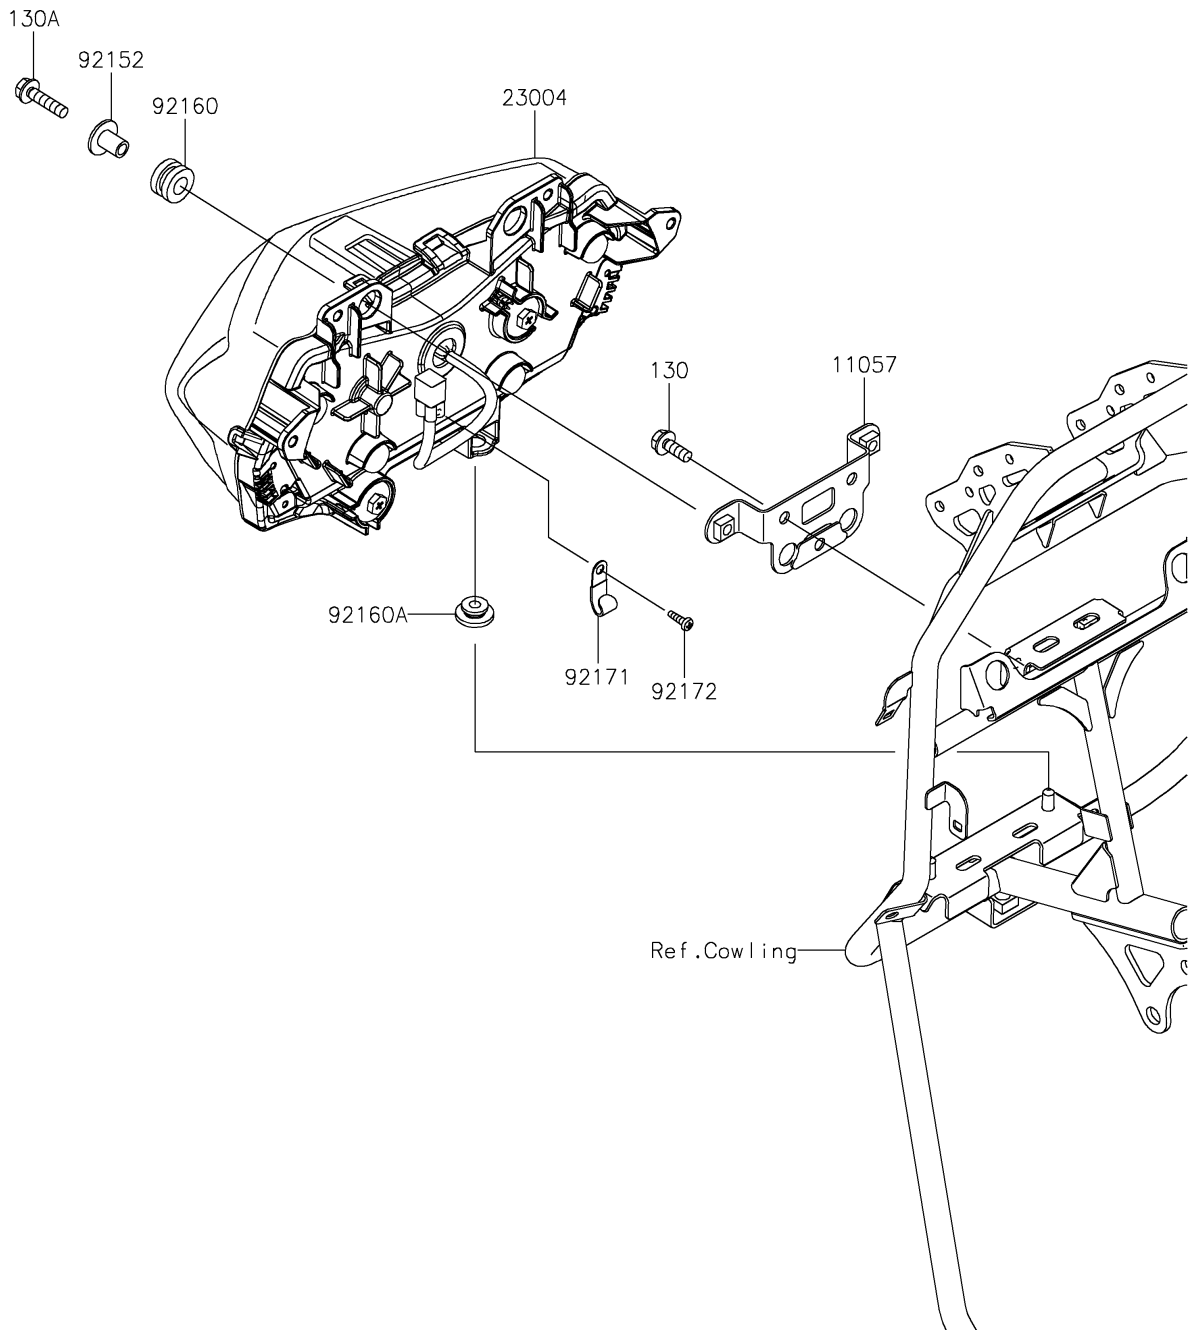

2024 KLR650 S PARTS DIAGRAM

Headlight(s)

F2710

2024 KLR650 S PARTS LIST

Headlight(s)

ITEM NAME	PART NUMBER	QUANTITY
BRACKET,HEAD LAMP (Ref # 11057)	11057-7884	1
LAMP-HEAD,LED (Ref # 23004)	23004-0414	1
COLLAR,6.3X20X15.1 (Ref # 92152)	92152-2322	2
DAMPER,10X20X12 (Ref # 92160)	92160-1167	2
DAMPER (Ref # 92160A)	92160-1613	2
CLAMP (Ref # 92171)	92171-1539	1
SCREW,TAPPING,4X12 (Ref # 92172)	92172-0233	1
BOLT-FLANGED,6X16 (Ref # 130)	130BA0616	2
BOLT-FLANGED,6X25 (Ref # 130A)	130BB0625	2