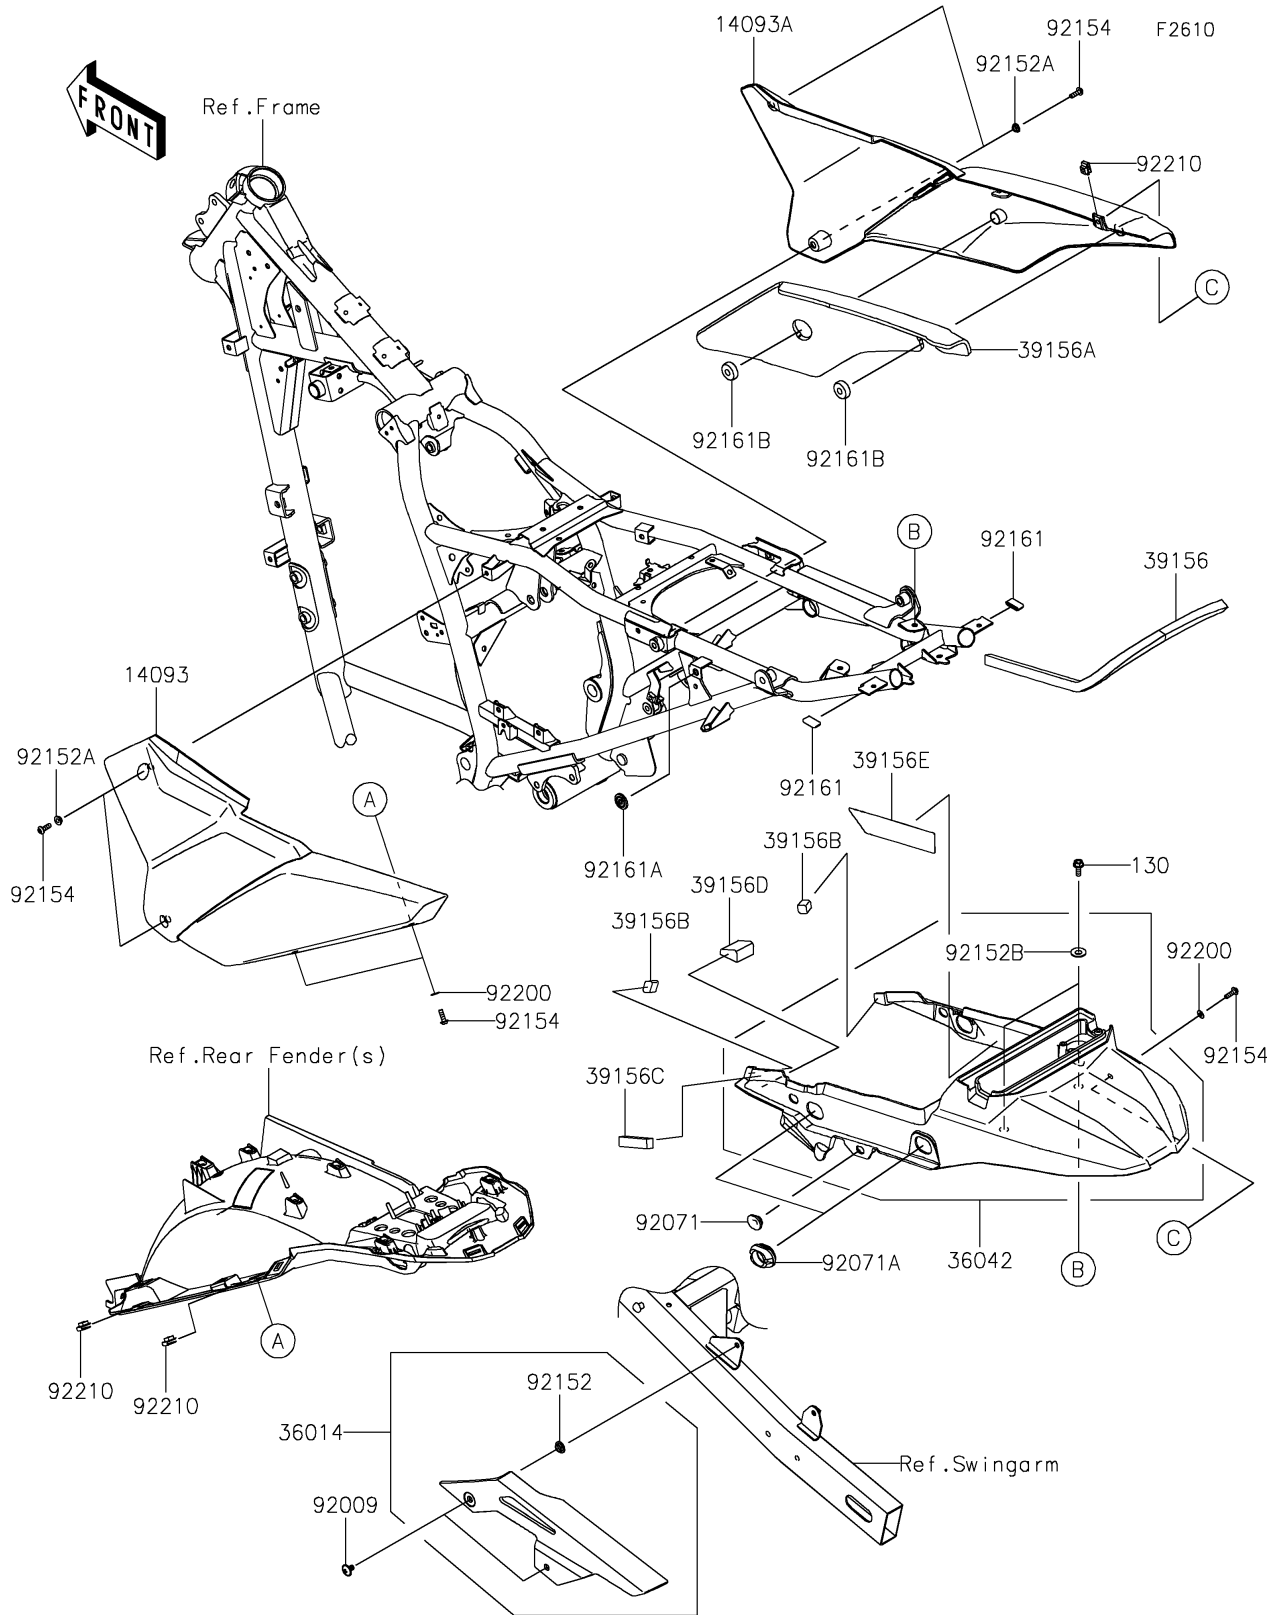

2025 KLR650 S PARTS DIAGRAM

Side Covers/Chain Cover

2025 KLR650 S PARTS LIST

Side Covers/Chain Cover

ITEM NAME	PART NUMBER	QUANTITY
COVER,SIDE,LH,BLACK (Ref # 14093)	14093-1275-6Z	1
COVER,SIDE,RH,BLACK (Ref # 14093A)	14093-1276-6Z	1
CASE-CHAIN (Ref # 36014)	36014-0044	1
COVER-TAIL,BLACK (Ref # 36042)	36042-0015-6Z	1
PAD,10X13X440 (Ref # 39156)	39156-2663	1
PAD,SIDE COVER,RH (Ref # 39156A)	39156-2682	1
PAD (Ref # 39156B)	39156-2750	2
PAD,10X13X62 (Ref # 39156C)	39156-2763	1
PAD (Ref # 39156D)	39156-2764	1
PAD,TAIL COVER (Ref # 39156E)	39156-2780	1
SCREW,6X10 (Ref # 92009)	92009-1729	2
GROMMET,20X24X7.5 (Ref # 92071)	92071-0766	1
GROMMET,26.4X42.4X15.8 (Ref # 92071A)	92071-0772	4
COLLAR,8.8X11.2X4 (Ref # 92152)	92152-0909	2
COLLAR (Ref # 92152A)	92152-2903	4
COLLAR (Ref # 92152B)	92152-2907	2
BOLT,SOCKET,5X16 (Ref # 92154)	92154-0182	7
DAMPER,12X23 (Ref # 92161)	92161-1367	2
DAMPER,8X22X10 (Ref # 92161A)	92161-1685	1
DAMPER (Ref # 92161B)	92161-2090	2
WASHER,NYLONE,5.3X11.5X0.5 (Ref # 92200)	92200-0006	3
NUT,PLATE,5MM (Ref # 92210)	92210-0935	3
BOLT-FLANGED,6X16 (Ref # 130)	130BA0616	2