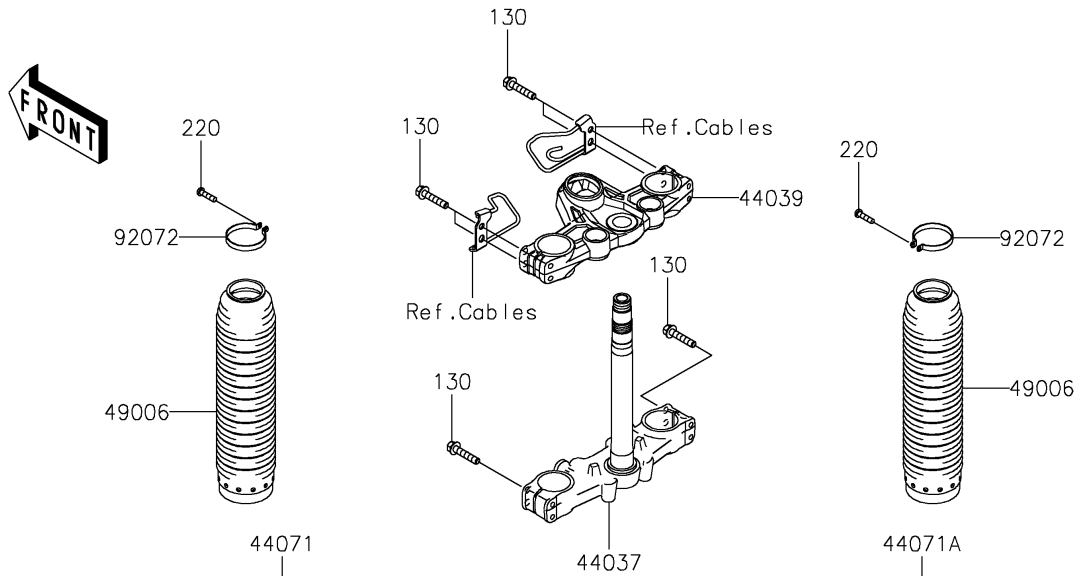

2025 KLR650 S

PARTS DIAGRAM

Front Fork

F2340

2025 KLR650 S

PARTS LIST

Front Fork

| ITEM NAME | PART NUMBER | QUANTITY |
|--|-------------|----------|
| GASKET,10.5X15X1.5 (Ref # 11009) | 11009-1325 | 2 |
| PIPE-FORK OUTER (Ref # 44008) | 44008-0097 | 1 |
| PIPE-FORK OUTER (Ref # 44008A) | 44008-0098 | 1 |
| PIPE-FORK INNER (Ref # 44013) | 44013-0107 | 2 |
| CYLINDER-SET-FORK (Ref # 44023) | 44023-0195 | 2 |
| SPRING-FRONT FORK (Ref # 44026) | 44026-0298 | 2 |
| SEAT-FORK SPRING (Ref # 44029) | 44029-0005 | 2 |
| HOLDER-FORK UNDER (Ref # 44037) | 44037-0206 | 1 |
| HOLDER-FORK UPPER (Ref # 44039) | 44039-0202 | 1 |
| BOLT,SOCKET,FORK CYLINDER (Ref # 44041) | 44041-040 | 2 |
| BUSHING-FRONT FORK,INNER TUBE (Ref # 44065) | 44065-0014 | 2 |
| BUSHING-FRONT FORK,OUTER TUBE (Ref # 44065A) | 44065-1115 | 2 |
| DAMPER-ASSY,FORK,LH (Ref # 44071) | 44071-1563 | 1 |
| DAMPER-ASSY,FORK,RH (Ref # 44071A) | 44071-1564 | 1 |
| BOOT (Ref # 49006) | 49006-0645 | 2 |
| WASHER,FORK OUTER TUBE (Ref # 92022) | 92022-1298 | 2 |
| RING-SNAP (Ref # 92033) | 92033-1036 | 2 |
| SEAL-OIL,FORK OUTER TUBE (Ref # 92049) | 92049-1356 | 2 |
| RING-O (Ref # 92055) | 92055-1321 | 2 |
| BAND,BOOT (Ref # 92072) | 92072-1077 | 2 |
| SEAL,DUST (Ref # 92093) | 92093-0036 | 2 |
| COLLAR,FORK (Ref # 92152) | 92152-0410 | 2 |
| WASHER (Ref # 92200) | 92200-1467 | 2 |
| BOLT-SOCKET,8X30 (Ref # 120) | 120CA0830 | 2 |
| BOLT-FLANGED,8X40 (Ref # 130) | 130BA0840 | 8 |
| SCREW-PAN-CROS,4X16 (Ref # 220) | 220AB0416 | 2 |