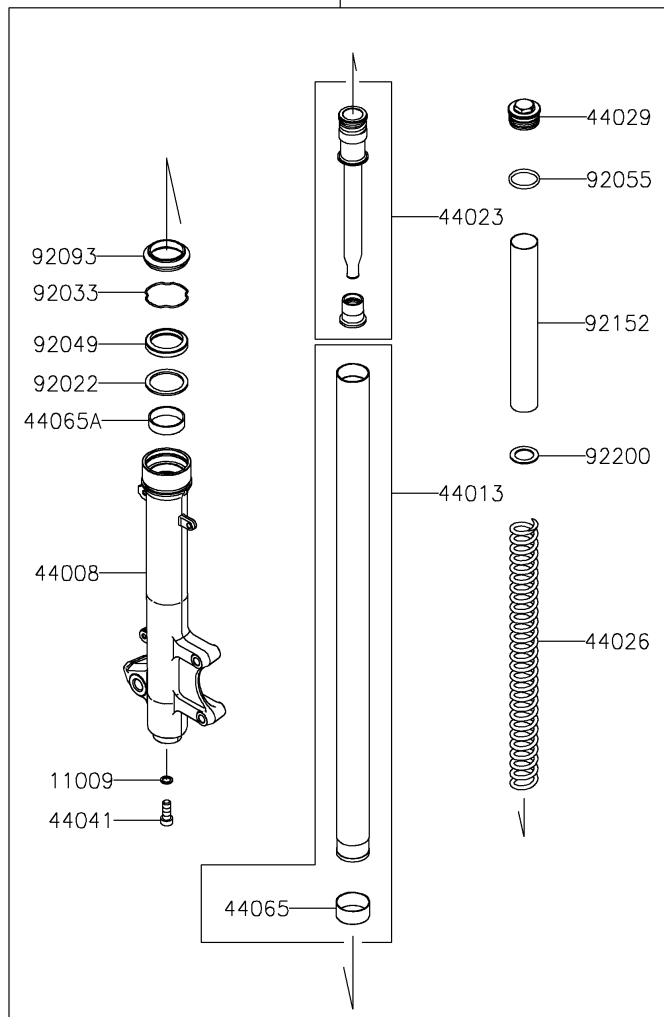

2025 KLR650 S

PARTS DIAGRAM

Front Fork

F2340

2025 KLR650 S

PARTS LIST

Front Fork

| ITEM NAME | PART NUMBER | QUANTITY |
|--|-------------|----------|
| GASKET,10.5X15X1.5 (Ref # 11009) | 11009-1325 | 2 |
| PIPE-FORK OUTER (Ref # 44008) | 44008-0097 | 1 |
| PIPE-FORK OUTER (Ref # 44008A) | 44008-0098 | 1 |
| PIPE-FORK INNER (Ref # 44013) | 44013-0107 | 2 |
| CYLINDER-SET-FORK (Ref # 44023) | 44023-0195 | 2 |
| SPRING-FRONT FORK (Ref # 44026) | 44026-0298 | 2 |
| SEAT-FORK SPRING (Ref # 44029) | 44029-0005 | 2 |
| HOLDER-FORK UNDER (Ref # 44037) | 44037-0206 | 1 |
| HOLDER-FORK UPPER (Ref # 44039) | 44039-0202 | 1 |
| BOLT,SOCKET,FORK CYLINDER (Ref # 44041) | 44041-040 | 2 |
| BUSHING-FRONT FORK,INNER TUBE (Ref # 44065) | 44065-0014 | 2 |
| BUSHING-FRONT FORK,OUTER TUBE (Ref # 44065A) | 44065-1115 | 2 |
| DAMPER-ASSY,FORK,LH (Ref # 44071) | 44071-1563 | 1 |
| DAMPER-ASSY,FORK,RH (Ref # 44071A) | 44071-1564 | 1 |
| BOOT (Ref # 49006) | 49006-0645 | 2 |
| WASHER,FORK OUTER TUBE (Ref # 92022) | 92022-1298 | 2 |
| RING-SNAP (Ref # 92033) | 92033-1036 | 2 |
| SEAL-OIL,FORK OUTER TUBE (Ref # 92049) | 92049-1356 | 2 |
| RING-O (Ref # 92055) | 92055-1321 | 2 |
| BAND,BOOT (Ref # 92072) | 92072-1077 | 2 |
| SEAL,DUST (Ref # 92093) | 92093-0036 | 2 |
| COLLAR,FORK (Ref # 92152) | 92152-0410 | 2 |
| WASHER (Ref # 92200) | 92200-1467 | 2 |
| BOLT-SOCKET,8X30 (Ref # 120) | 120CA0830 | 2 |
| BOLT-FLANGED,8X40 (Ref # 130) | 130BA0840 | 8 |
| SCREW-PAN-CROS,4X16 (Ref # 220) | 220AB0416 | 2 |