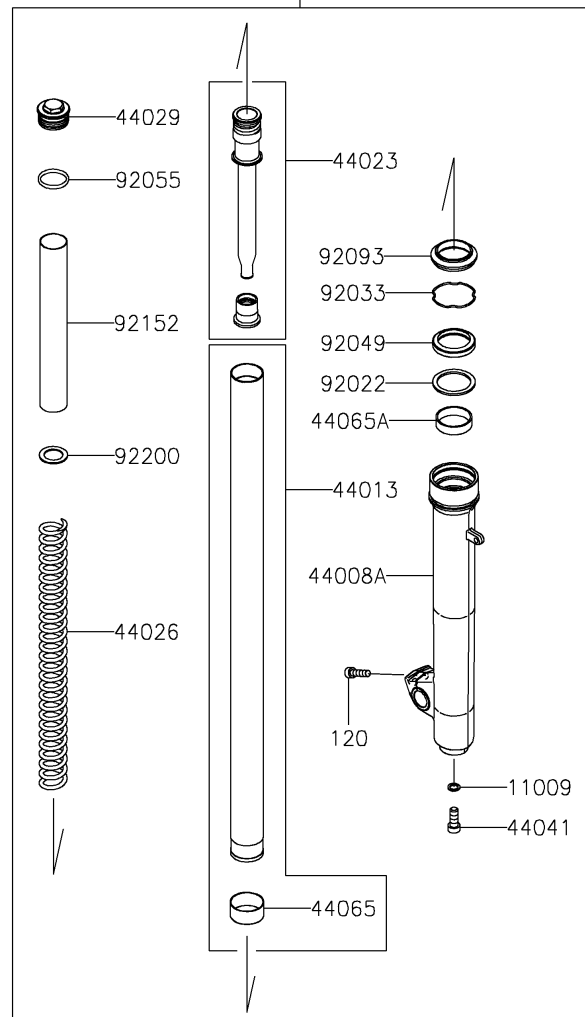

2025 KLR650 S

PARTS DIAGRAM

Front Fork

F2340

2025 KLR650 S

PARTS LIST

Front Fork

| ITEM NAME | PART NUMBER | QUANTITY |
|--|-------------|----------|
| GASKET,10.5X15X1.5 (Ref # 11009) | 11009-1325 | 2 |
| PIPE-FORK OUTER (Ref # 44008) | 44008-0097 | 1 |
| PIPE-FORK OUTER (Ref # 44008A) | 44008-0098 | 1 |
| PIPE-FORK INNER (Ref # 44013) | 44013-0107 | 2 |
| CYLINDER-SET-FORK (Ref # 44023) | 44023-0195 | 2 |
| SPRING-FRONT FORK (Ref # 44026) | 44026-0298 | 2 |
| SEAT-FORK SPRING (Ref # 44029) | 44029-0005 | 2 |
| HOLDER-FORK UNDER (Ref # 44037) | 44037-0206 | 1 |
| HOLDER-FORK UPPER (Ref # 44039) | 44039-0202 | 1 |
| BOLT,SOCKET,FORK CYLINDER (Ref # 44041) | 44041-040 | 2 |
| BUSHING-FRONT FORK,INNER TUBE (Ref # 44065) | 44065-0014 | 2 |
| BUSHING-FRONT FORK,OUTER TUBE (Ref # 44065A) | 44065-1115 | 2 |
| DAMPER-ASSY,FORK,LH (Ref # 44071) | 44071-1563 | 1 |
| DAMPER-ASSY,FORK,RH (Ref # 44071A) | 44071-1564 | 1 |
| BOOT (Ref # 49006) | 49006-0645 | 2 |
| WASHER,FORK OUTER TUBE (Ref # 92022) | 92022-1298 | 2 |
| RING-SNAP (Ref # 92033) | 92033-1036 | 2 |
| SEAL-OIL,FORK OUTER TUBE (Ref # 92049) | 92049-1356 | 2 |
| RING-O (Ref # 92055) | 92055-1321 | 2 |
| BAND,BOOT (Ref # 92072) | 92072-1077 | 2 |
| SEAL,DUST (Ref # 92093) | 92093-0036 | 2 |
| COLLAR,FORK (Ref # 92152) | 92152-0410 | 2 |
| WASHER (Ref # 92200) | 92200-1467 | 2 |
| BOLT-SOCKET,8X30 (Ref # 120) | 120CA0830 | 2 |
| BOLT-FLANGED,8X40 (Ref # 130) | 130BA0840 | 8 |
| SCREW-PAN-CROS,4X16 (Ref # 220) | 220AB0416 | 2 |