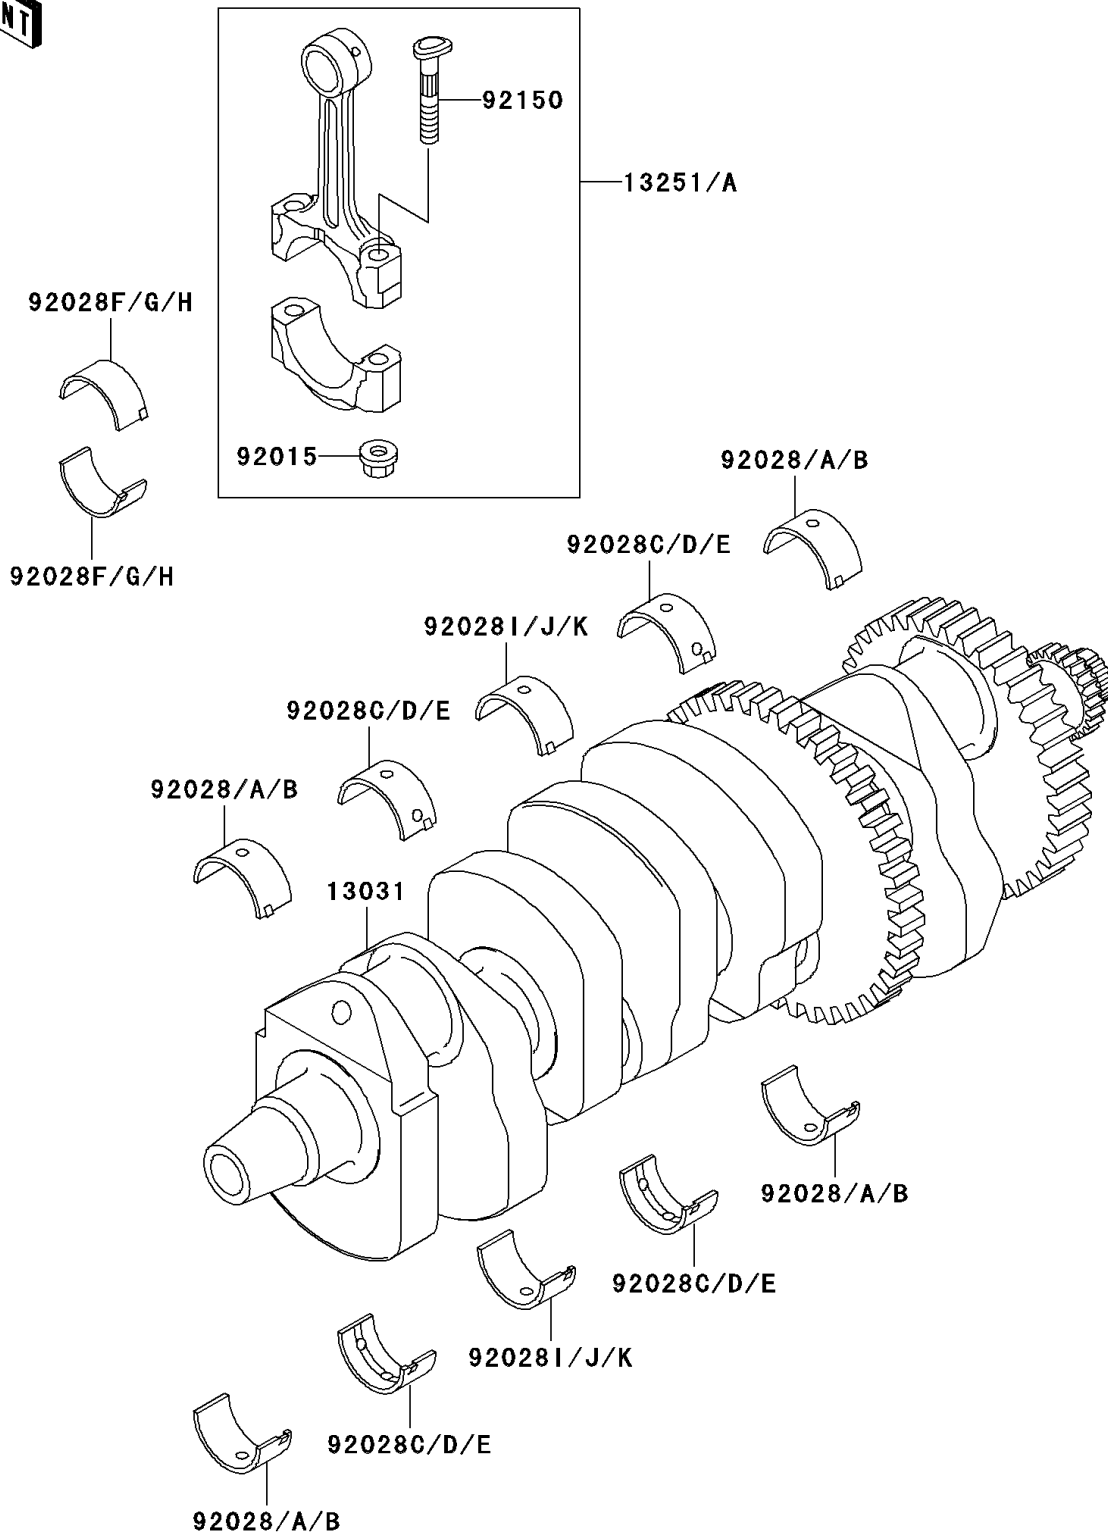

2000 Ninja® ZX™-12R PARTS DIAGRAM

Crankshaft

E1321

2000 Ninja® ZX™-12R PARTS LIST

Crankshaft

ITEM NAME	PART NUMBER	QUANTITY
CRANKSHAFT-COMP (Ref # 13031)	13031-1460	1
NUT,CONNECTING ROD (Ref # 92015)	92015-1559	1
BUSHING,CRANK,#1,BLUE (Ref # 92028)	92028-1925	1
BUSHING,CRANK,#1,BLACK (Ref # 92028A)	92028-1926	1
BUSHING,CRANK,#1,BROWN (Ref # 92028B)	92028-1927	1
BUSHING,CRANK,#2,BLUE (Ref # 92028C)	92028-1931	1
BUSHING,CRANK,#2,BLACK (Ref # 92028D)	92028-1932	1
BUSHING,CRANK,#2,BROWN (Ref # 92028E)	92028-1933	1
BUSHING,CONNECTING ROD,BLUE (Ref # 92028F)	92028-1941	1
BUSHING,CONNECTING ROD,BLACK (Ref # 92028G)	92028-1942	1
BUSHING,CONNECTING ROD,BROWN (Ref # 92028H)	92028-1943	1
BUSHING,CRANK,#3,BLUE (Ref # 92028I)	92028-1983	1
BUSHING,CRANK,#3,BLACK (Ref # 92028J)	92028-1984	1
BUSHING,CRANK,#3,BROWN (Ref # 92028K)	92028-1985	1
BOLT,CONNECTING ROD,9MM (Ref # 92150)	92150-1362	1
ROD-ASSY-CONNECTING,JJ (Ref # 13251)	13251-1126-JJ	1
ROD-ASSY-CONNECTING,K (Ref # 13251A)	13251-1135-KK	1