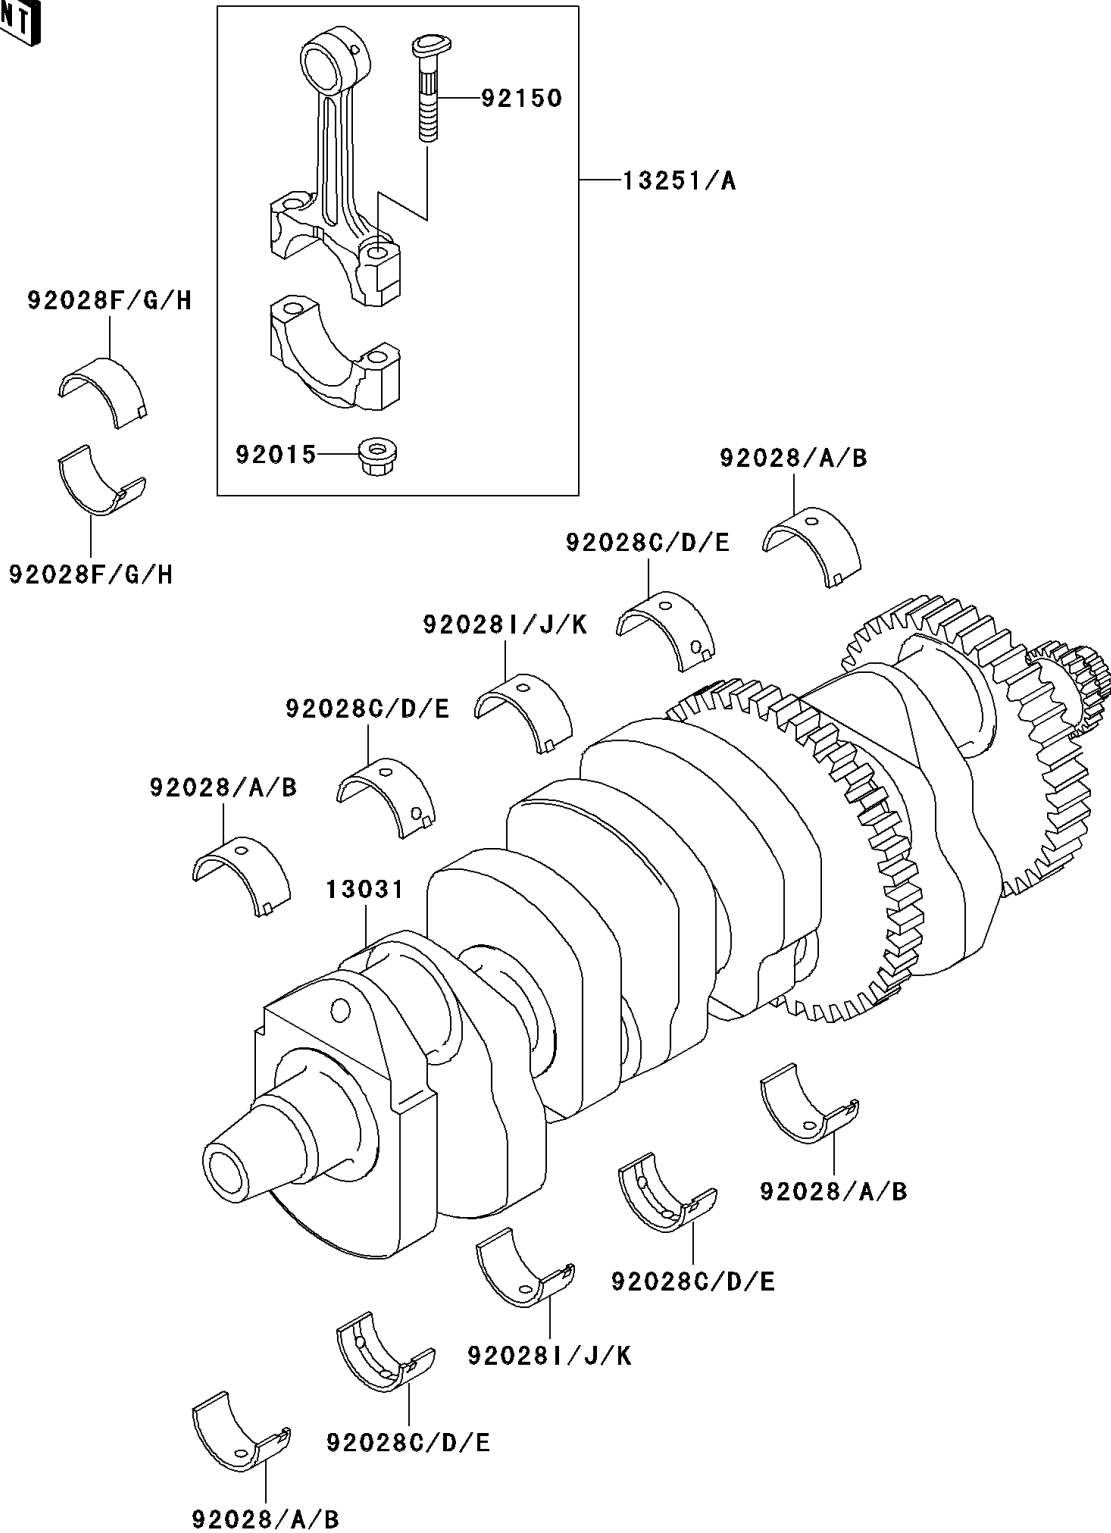

2000 Ninja® ZX™-12R PARTS DIAGRAM

Crankshaft

E1321

2000 Ninja® ZX™-12R PARTS LIST

Crankshaft

ITEM NAME	PART NUMBER	QUANTITY
CRANKSHAFT-COMP (Ref # 13031)	13031-1460	1
NUT,CONNECTING ROD (Ref # 92015)	92015-1559	8
BUSHING,CRANK,#1,BLUE (Ref # 92028)	92028-1925	4
BUSHING,CRANK,#1,BLACK (Ref # 92028A)	92028-1926	AR
BUSHING,CRANK,#1,BROWN (Ref # 92028B)	92028-1927	AR
BUSHING,CRANK,#2,BLUE (Ref # 92028C)	92028-1931	4
BUSHING,CRANK,#2,BLACK (Ref # 92028D)	92028-1932	AR
BUSHING,CRANK,#2,BROWN (Ref # 92028E)	92028-1933	AR
BUSHING,CONNECTING ROD,BLUE (Ref # 92028F)	92028-1941	8
BUSHING,CONNECTING ROD,BLACK (Ref # 92028G)	92028-1942	AR
BUSHING,CONNECTING ROD,BROWN (Ref # 92028H)	92028-1943	AR
BUSHING,CRANK,#3,BLUE (Ref # 92028I)	92028-1983	2
BUSHING,CRANK,#3,BLACK (Ref # 92028J)	92028-1984	AR
BUSHING,CRANK,#3,BROWN (Ref # 92028K)	92028-1985	AR
BOLT,CONNECTING ROD,9MM (Ref # 92150)	92150-1362	8
ROD-ASSY-CONNECTING,JJ (Ref # 13251)	13251-1126-JJ	4
ROD-ASSY-CONNECTING,K (Ref # 13251A)	13251-1135-KK	4