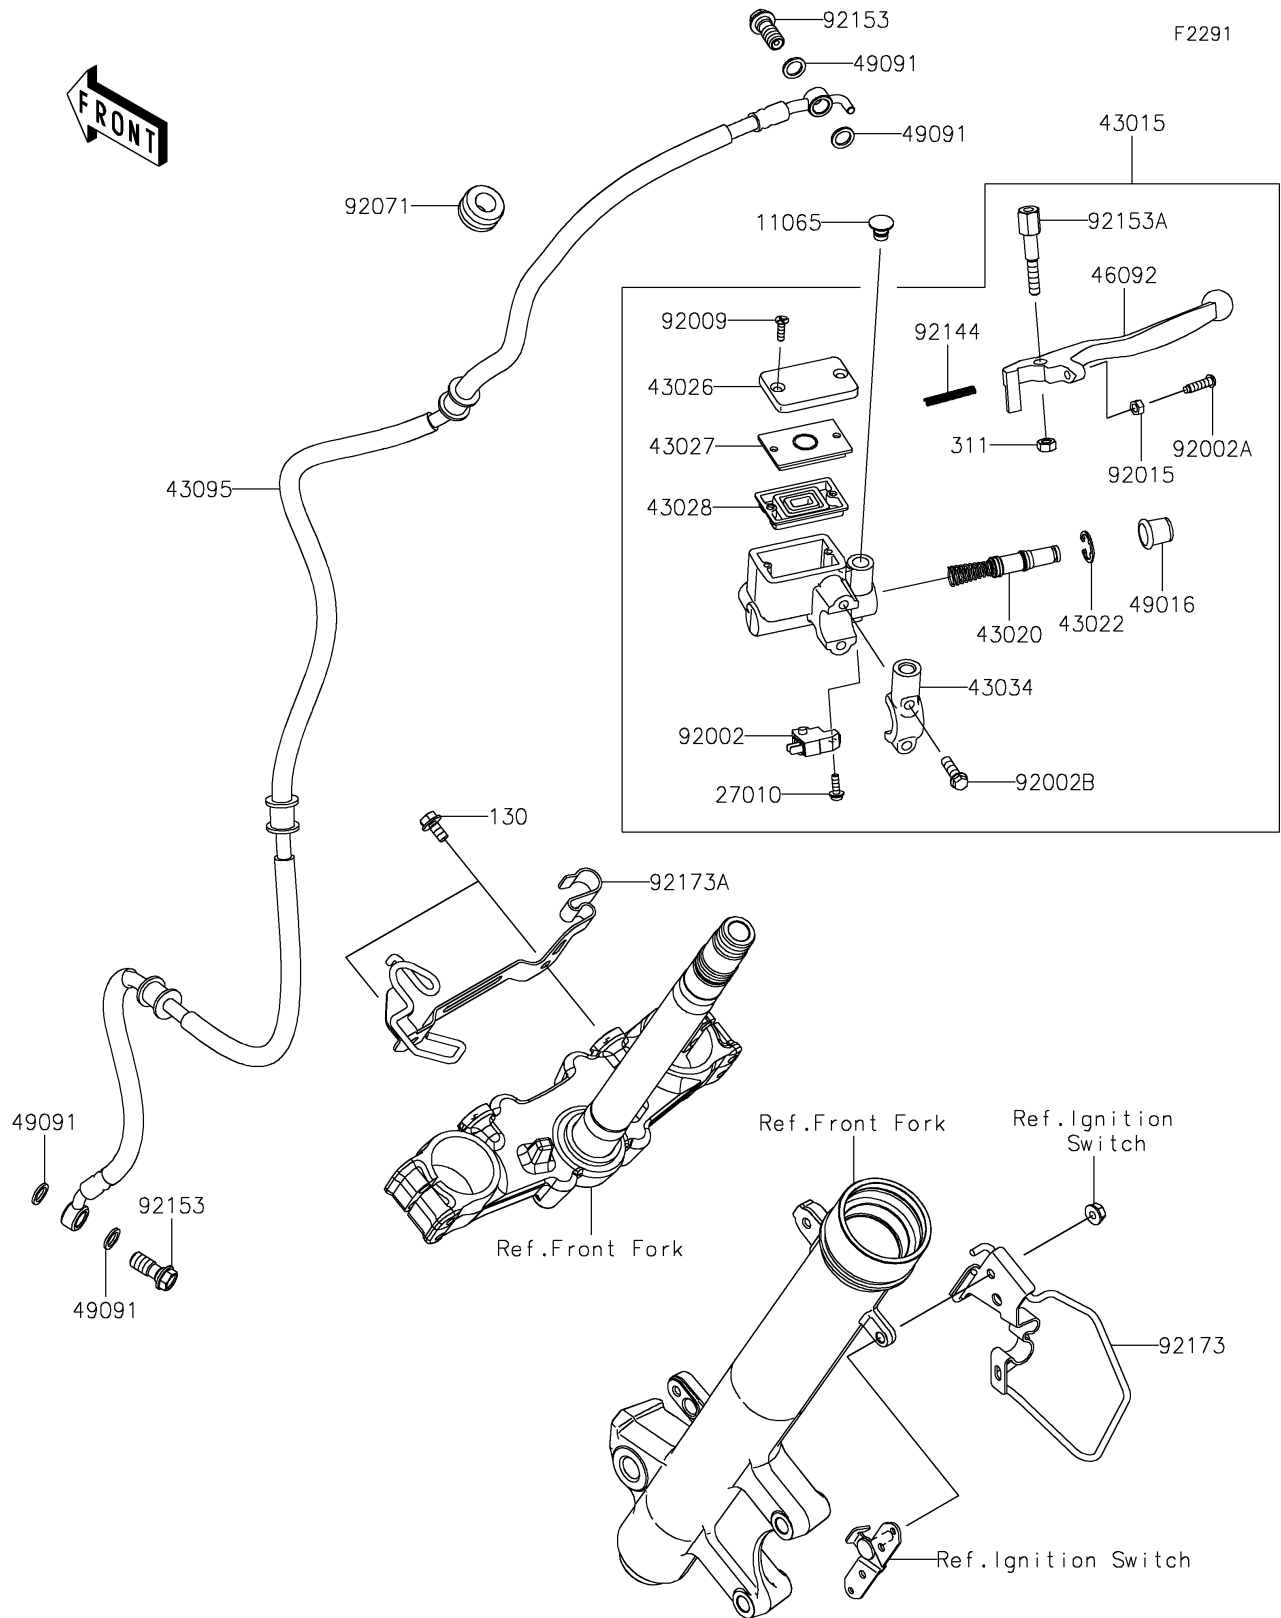

2024 KLR® 650 S

PARTS DIAGRAM

Front Master Cylinder

2024 KLR® 650 S

PARTS LIST

Front Master Cylinder

ITEM NAME	PART NUMBER	QUANTITY
CAP,DUMMY (Ref # 11065)	11065-0921	1
SWITCH,BRAKE (Ref # 27010)	27010-0762	1
CYLINDER-ASSY-MASTER,FR (Ref # 43015)	43015-0788	1
PISTON-COMP-BRAKE (Ref # 43020)	43020-1104	1
STOPPER-BRAKE,PISTON (Ref # 43022)	43022-1010	1
CAP-BRAKE (Ref # 43026)	43026-1082	1
PLATE-DIAPHRAGM (Ref # 43027)	43027-1057	1
DIAPHRAGM (Ref # 43028)	43028-1061	1
HOLDER-BRAKE (Ref # 43034)	43034-0145	1
HOSE-BRAKE,FR M/C-FR CALIPER (Ref # 43095)	43095-1882	1
LEVER-GRIP,FRONT BRAKE (Ref # 46092)	46092-1175	1
COVER-SEAL,MASTER CYLINDER (Ref # 49016)	49016-1044	1
WASHER-SEAL,10.1X14.5X1.5 (Ref # 49091)	49091-0001	4
BOLT,SCREW,4X12 (Ref # 92002)	92002-1323	1
BOLT,ADJUST (Ref # 92002A)	92002-1893	1
BOLT (Ref # 92002B)	92002-1894	2
SCREW,4MM (Ref # 92009)	92009-1458	2
NUT,ADJUST (Ref # 92015)	92015-1642	1
GROMMET,12.2X26X16 (Ref # 92071)	92071-0785	1
SPRING,RETURN (Ref # 92144)	92144-1103	1
BOLT,OIL,L=23 (Ref # 92153)	92153-0627	2
BOLT,LEVER SET (Ref # 92153A)	92153-0790	1
CLAMP (Ref # 92173)	92173-2348	1
CLAMP (Ref # 92173A)	92173-2350	1
BOLT-FLANGED,6X12 (Ref # 130)	130BA0612	2
NUT-HEX,6MM (Ref # 311)	311BB0600	1