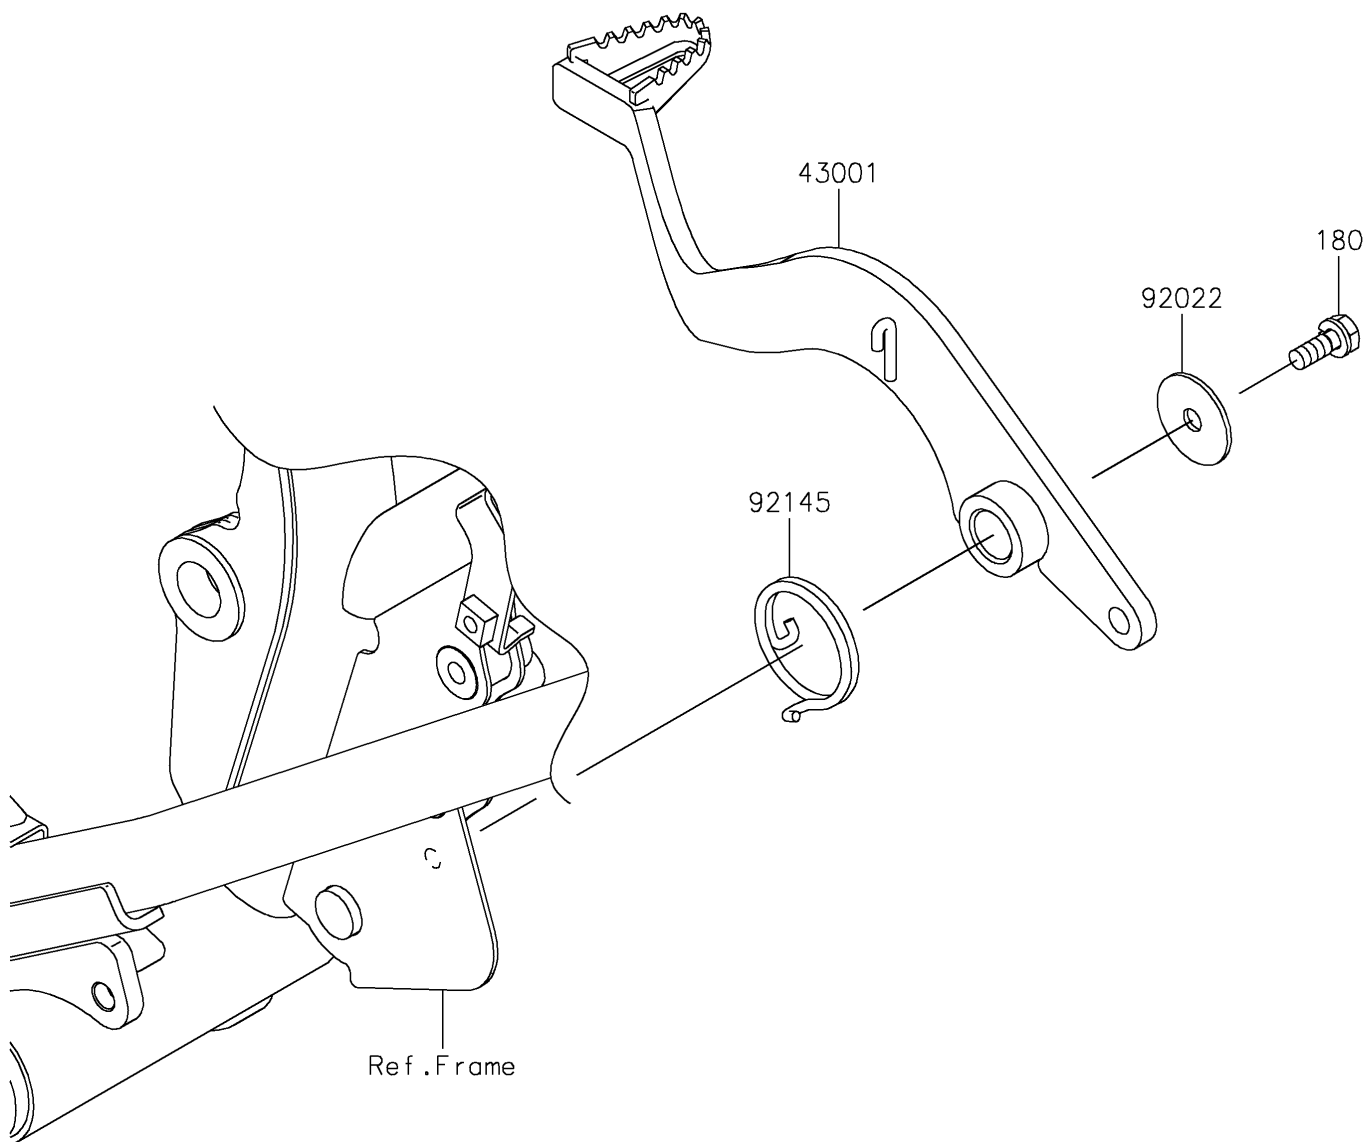

2025 KLR650 S

PARTS DIAGRAM

Brake Pedal

Kawasaki

Let the Good Times Roll®

F2260

2025 KLR650 S

PARTS LIST

Brake Pedal

ITEM NAME	PART NUMBER	QUANTITY
LEVER-BRAKE,PEDAL (Ref # 43001)	43001-0777	1
WASHER,7X28X1.6 (Ref # 92022)	92022-1282	1
SPRING,RETURN (Ref # 92145)	92145-0807	1
BOLT-UPSET-WS,6X16 (Ref # 180)	180BA0616	1