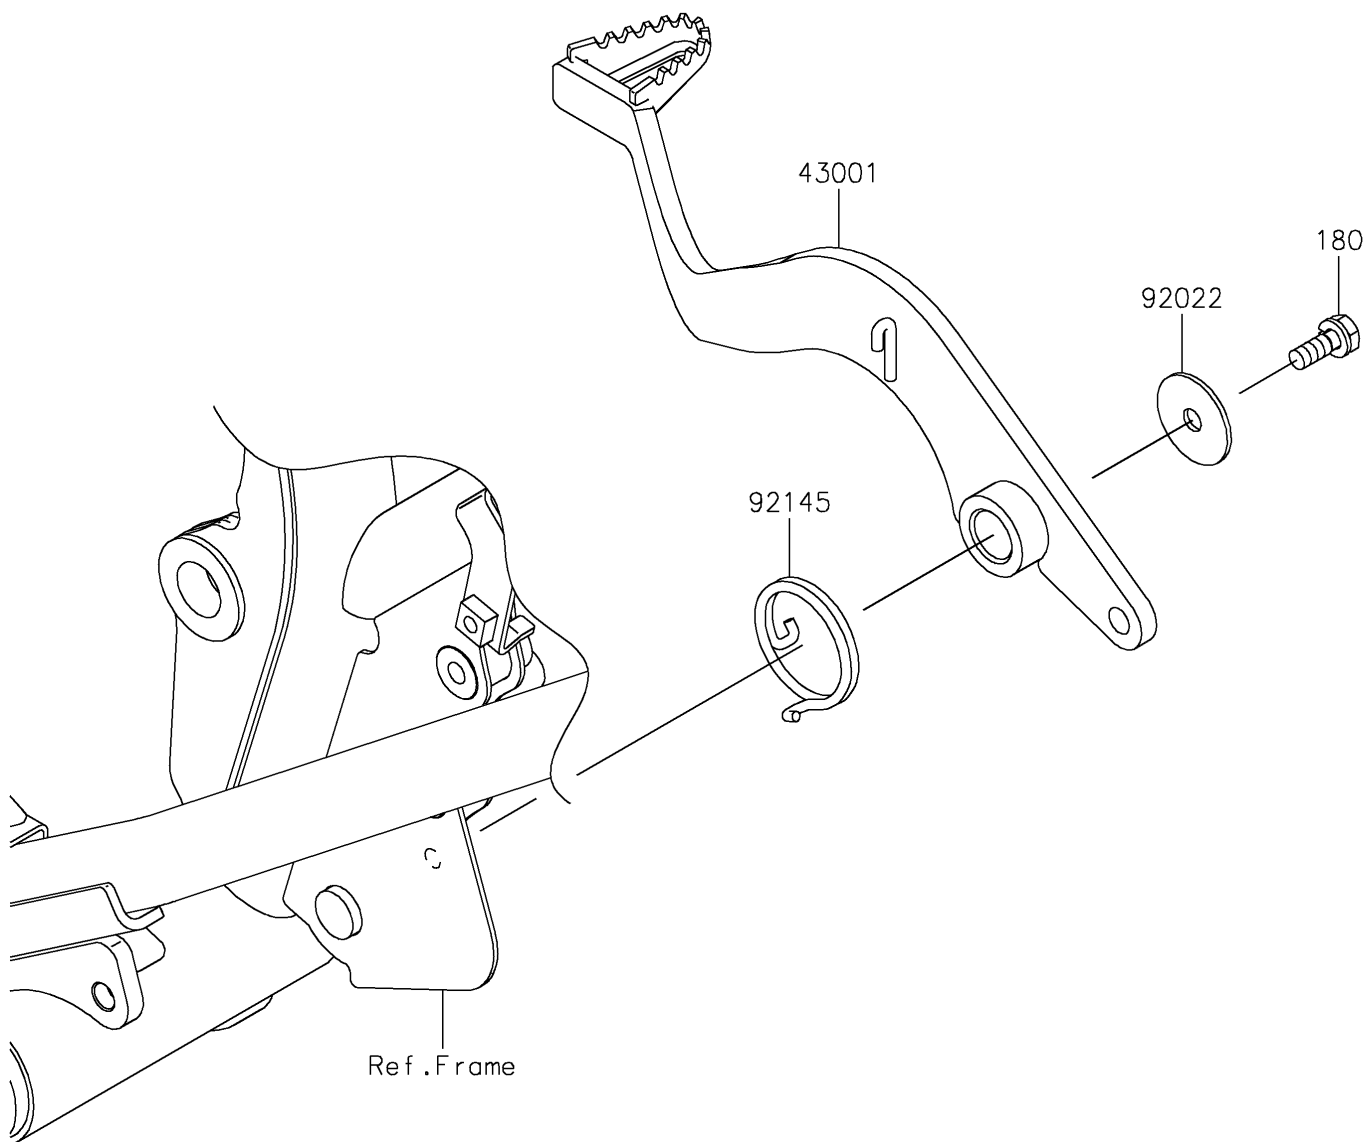

2025 KLR650 S

PARTS DIAGRAM

Brake Pedal

Kawasaki

Let the Good Times Roll®

F2260

2025 KLR650 S

PARTS LIST

Brake Pedal

| ITEM NAME | PART NUMBER | QUANTITY |
|---------------------------------|-------------|----------|
| LEVER-BRAKE,PEDAL (Ref # 43001) | 43001-0777 | 1 |
| WASHER,7X28X1.6 (Ref # 92022) | 92022-1282 | 1 |
| SPRING,RETURN (Ref # 92145) | 92145-0807 | 1 |
| BOLT-UPSET-WS,6X16 (Ref # 180) | 180BA0616 | 1 |