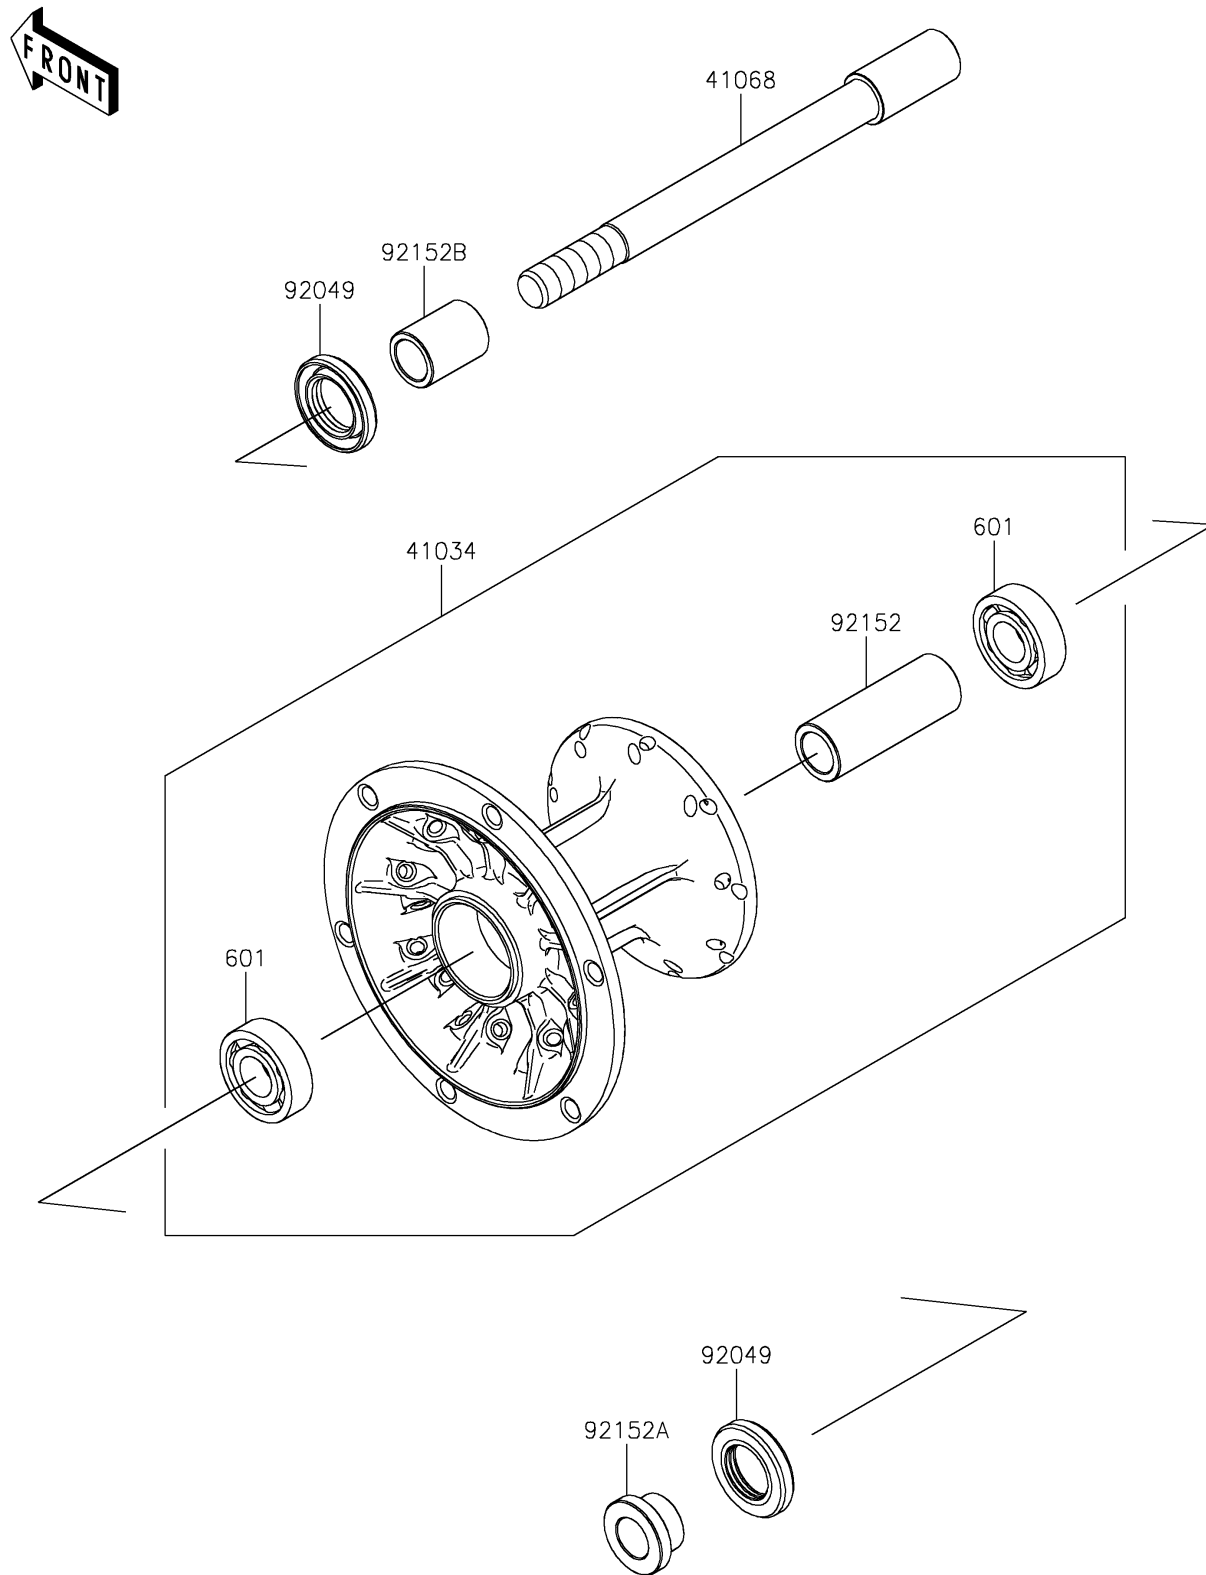

## PARTS DIAGRAM

### Front Hub

F2230

## PARTS LIST

### Front Hub

ITEM NAME	PART NUMBER	QUANTITY
DRUM-ASSY,FR (Ref # 41034)	41034-0608	1
AXLE,FR (Ref # 41068)	41068-0658	1
SEAL-OIL,23X40X7 (Ref # 92049)	92049-0801	2
COLLAR,17.2X25X67.5 (Ref # 92152)	92152-2732	1
COLLAR,LH (Ref # 92152A)	92152-2733	1
COLLAR,RH (Ref # 92152B)	92152-2734	1
BEARING-BALL,#6203UG (Ref # 601)	601B6203UG	2