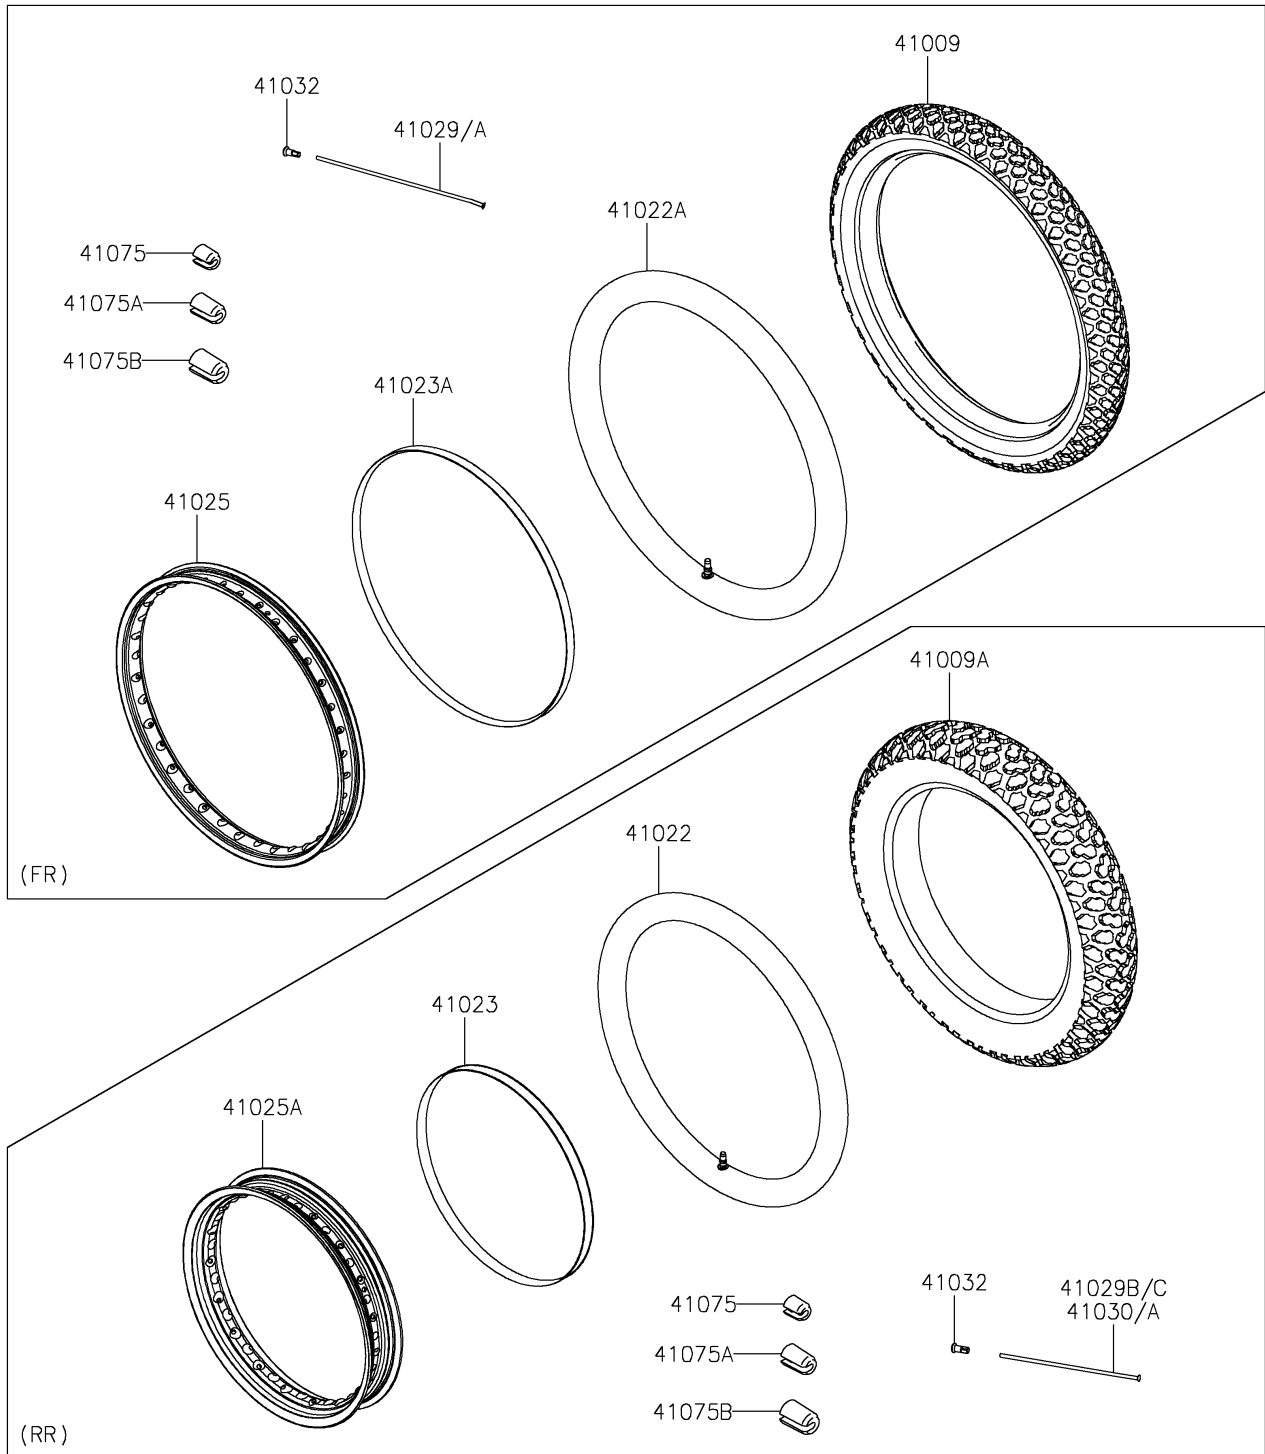

2025 KLR650 S

PARTS DIAGRAM

Wheels/Tires

F2210

2025 KLR650 S

PARTS LIST

Wheels/Tires

ITEM NAME	PART NUMBER	QUANTITY
TIRE,FR,90/90-21 54S,K750(D) (Ref # 41009)	41009-0001	1
TIRE,RR,130/80-17 65S,K750(D) (Ref # 41009A)	41009-0002	1
TUBE-TIRE,130/80-17(D) (Ref # 41022)	41022-0003	1
TUBE-TIRE,3.00-21(D),SNI (Ref # 41022A)	41022-0095	1
BAND-RIM,17XWM/MT2.15-2.50(D) (Ref # 41023)	41023-0001	1
BAND-RIM,21XWM1.60-1.85(D) (Ref # 41023A)	41023-1144	1
RIM,FR,1.60X21,BLACK (Ref # 41025)	41025-0033-WC	1
RIM,RR,2.50X17 (Ref # 41025A)	41025-0419	1
SPOKE-INNER,FR,LH,4X236 (Ref # 41029)	41029-0065	18
SPOKE-INNER,FR,RH,4X239 (Ref # 41029A)	41029-0066	18
SPOKE-INNER,RR,LH,4X157 (Ref # 41029B)	41029-0117	9
SPOKE-INNER,RR,RH,4X181 (Ref # 41029C)	41029-0118	9
SPOKE-OUTER,RR,LH,4X157 (Ref # 41030)	41030-0033	9
SPOKE-OUTER,RR,RH,4X178.5 (Ref # 41030A)	41030-0034	9
NIPPLE-SPOKE (Ref # 41032)	41032-0013	72
BALANCER-WHEEL,10G (Ref # 41075)	41075-0011	AR
BALANCER-WHEEL,20G (Ref # 41075A)	41075-0012	AR
BALANCER-WHEEL,30G (Ref # 41075B)	41075-0013	AR