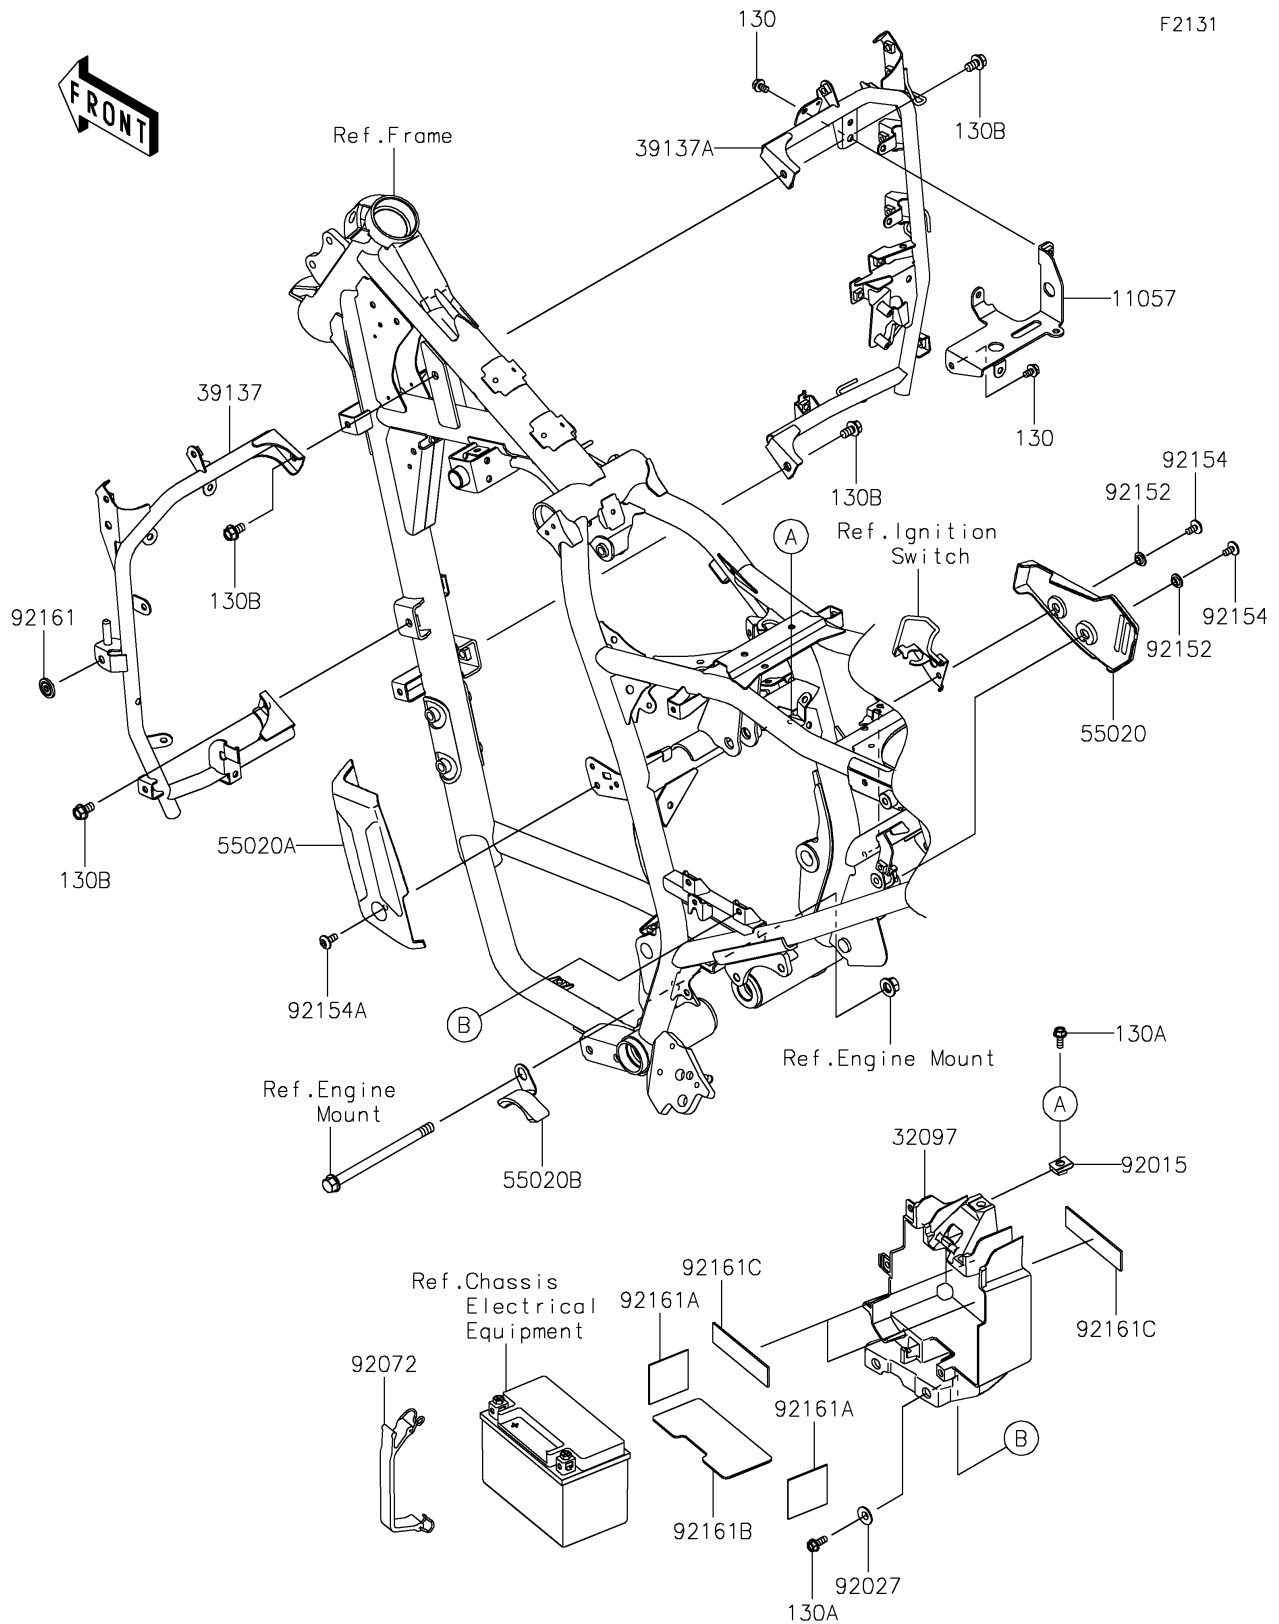

2024 KLR650 S

PARTS DIAGRAM

Frame Fittings

2024 KLR650 S

PARTS LIST

Frame Fittings

ITEM NAME	PART NUMBER	QUANTITY
BRACKET,ABS UNIT (Ref # 11057)	11057-7886	1
CASE-BATTERY (Ref # 32097)	32097-0565	1
STAY-COMP,LH (Ref # 39137)	39137-0710	1
STAY-COMP,RH (Ref # 39137A)	39137-0711	1
GUARD,HEEL (Ref # 55020)	55020-2330	1
GUARD (Ref # 55020A)	55020-2335	1
GUARD,CHAIN (Ref # 55020B)	55020-2390	1
NUT,6MM (Ref # 92015)	92015-1671	1
COLLAR (Ref # 92027)	92027-1794	2
BAND,BATTERY (Ref # 92072)	92072-0839	1
COLLAR,6.3X9.5X4.1 (Ref # 92152)	92152-1571	2
BOLT,SOCKET,6X12 (Ref # 92154)	92154-2706	2
BOLT,SOCKET,6X14 (Ref # 92154A)	92154-4285	1
DAMPER,8X22X10 (Ref # 92161)	92161-1685	1
DAMPER,60X140X1 (Ref # 92161A)	92161-1868	2
DAMPER,BATTERY (Ref # 92161B)	92161-2353	1
DAMPER,25X100X2 (Ref # 92161C)	92161-2354	3
BOLT-FLANGED,6X10 (Ref # 130)	130BA0610	2
BOLT-FLANGED,6X16 (Ref # 130A)	130BA0616	3
BOLT-FLANGED,8X14 (Ref # 130B)	130BA0814	4