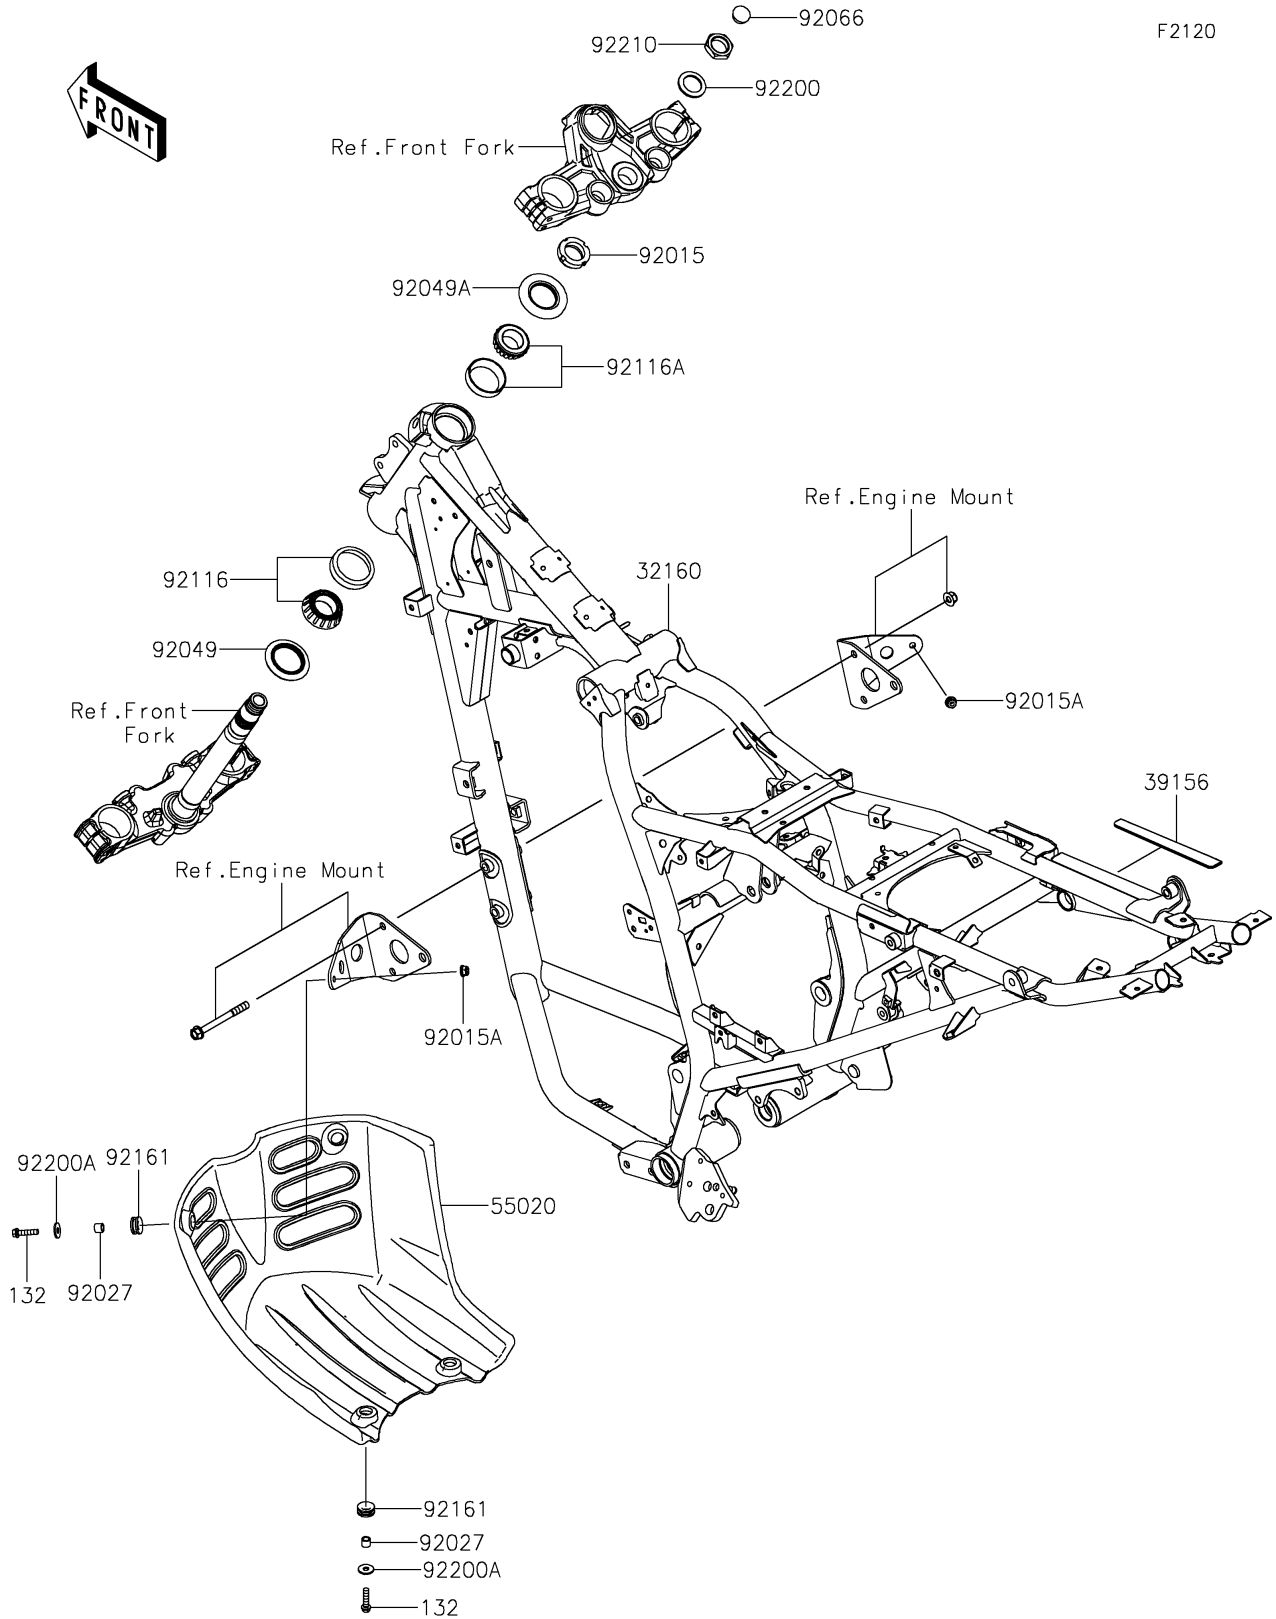

2025 KLR650 S PARTS DIAGRAM

Frame

2025 KLR650 S PARTS LIST

Frame

ITEM NAME	PART NUMBER	QUANTITY
FRAME-COMP,F.S.BLACK (Ref # 32160)	32160-1906-18R	1
PAD,RH (Ref # 39156)	39156-2775	1
GUARD,ENGINE,F.BLACK (Ref # 55020)	55020-2372-6Z	1
NUT,25MM,T=12 (Ref # 92015)	92015-1546	1
NUT,LOCK,FLANGED,6MM (Ref # 92015A)	92015-1603	2
COLLAR,6.8X10X8.5 (Ref # 92027)	92027-129	4
SEAL-OIL,XMHE36X52X4J (Ref # 92049)	92049-1162	1
SEAL-OIL,STEERING STEM (Ref # 92049A)	92049-1214	1
PLUG (Ref # 92066)	92066-1306	1
BEARING-ROLLER,HR320/28XJ (Ref # 92116)	92116-1009	1
BEARING-ROLLER,HICAP 32005JR (Ref # 92116A)	92116-1052	1
DAMPER,10X20X8 (Ref # 92161)	92161-1828	4
WASHER,STEERING STEM (Ref # 92200)	92200-0517	1
WASHER,6.5X18X1.6 (Ref # 92200A)	92200-0766	4
NUT,STEERING STEM,22MM (Ref # 92210)	92210-1521	1
BOLT-FLANGED-SMALL,6X25 (Ref # 132)	132BB0625	4