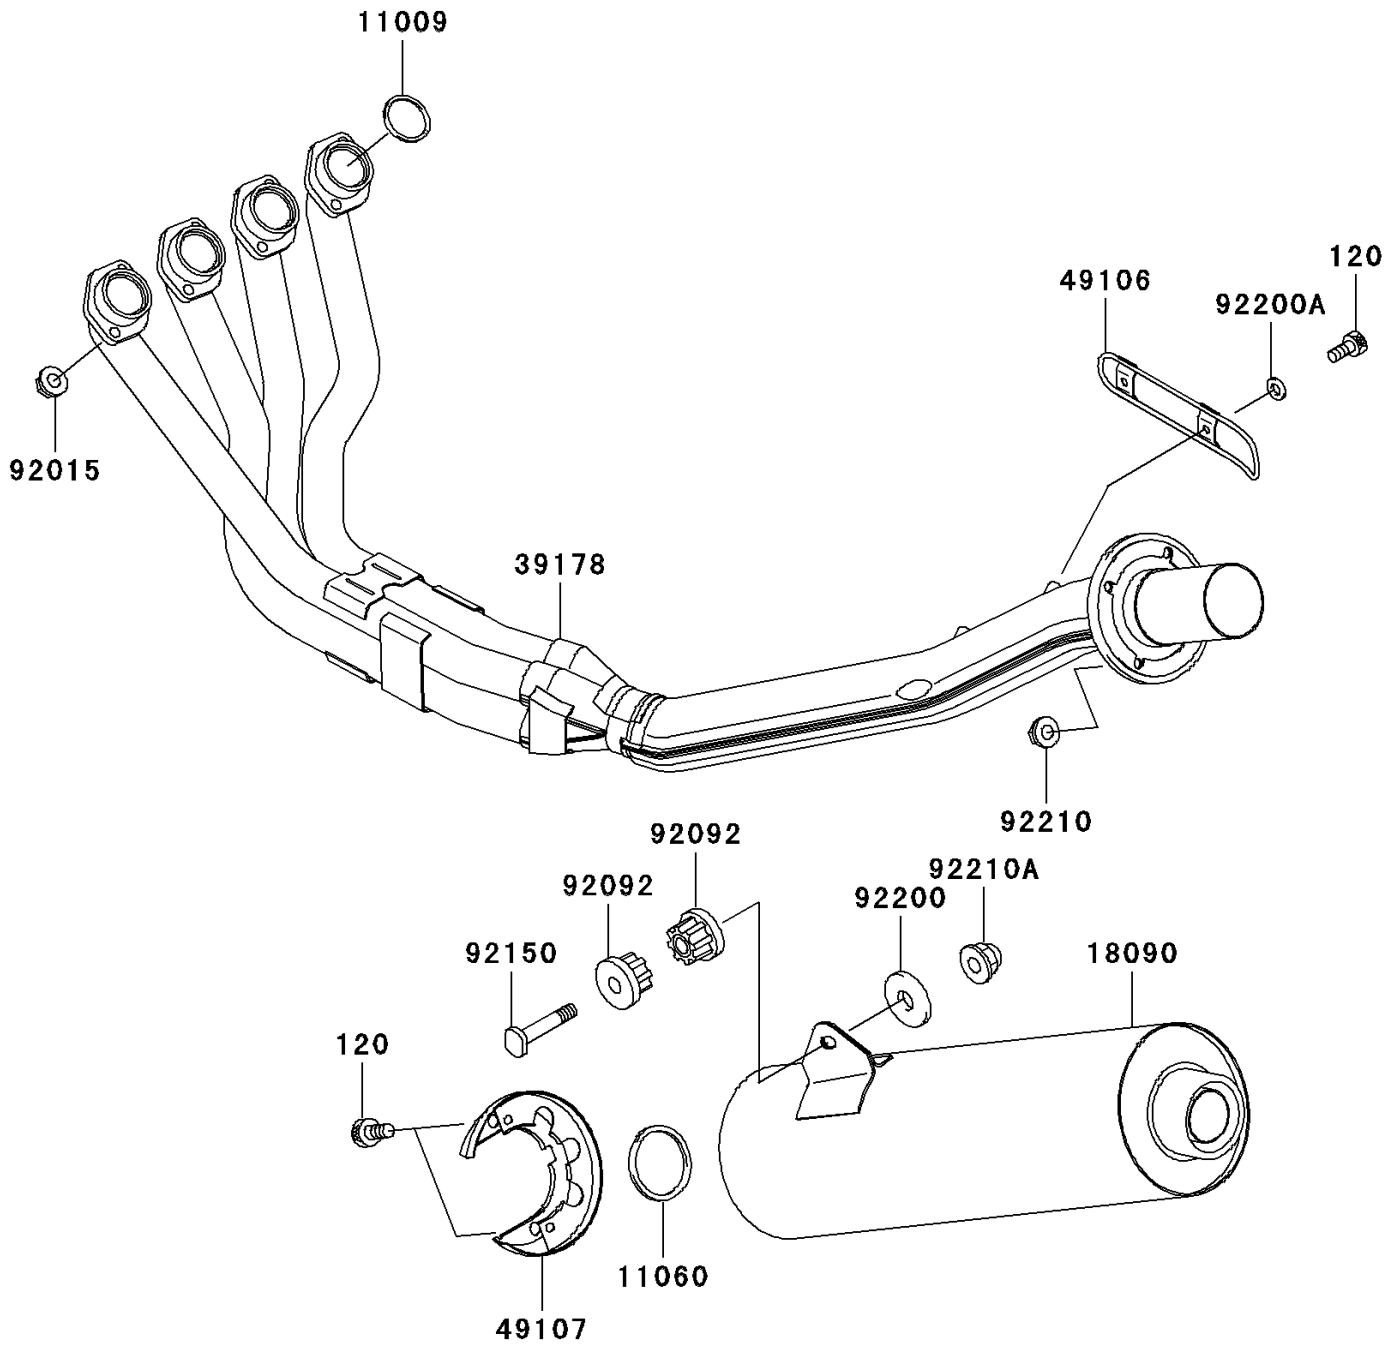

2000 Ninja® ZX™-12R PARTS DIAGRAM

Muffler(s)

E1140

2000 Ninja® ZX™-12R PARTS LIST

Muffler(s)

ITEM NAME	PART NUMBER	QUANTITY
BOLT-SOCKET (Ref # 120)	120R0610	4
GASKET,EXHAUST PIPE HOLDER (Ref # 11009)	11009-1840	4
GASKET,MUFFLER CONNECT (Ref # 11060)	11060-1908	1
BODY-COMP-MUFFLER (Ref # 18090)	18090-1716	1
MANIFOLD-COMP-EXHAUST,M070 (Ref # 39178)	39178-1305	1
COVER-MUFFLER (Ref # 49106)	49106-1256	1
COVER-EXHAUST PIPE (Ref # 49107)	49107-1185	1
NUT,8MM (Ref # 92015)	92015-1402	8
BUSHING-RUBBER,MUFFLER (Ref # 92092)	92092-1013	2
BOLT,10X55 (Ref # 92150)	92150-1792	1
WASHER,10.5X25X2.0 (Ref # 92200)	92200-1377	1
WASHER,6.5X16X2.0 (Ref # 92200A)	92200-1543	2
NUT,8MM (Ref # 92210)	92210-1114	4
NUT,CAP,10MM (Ref # 92210A)	92210-1121	1