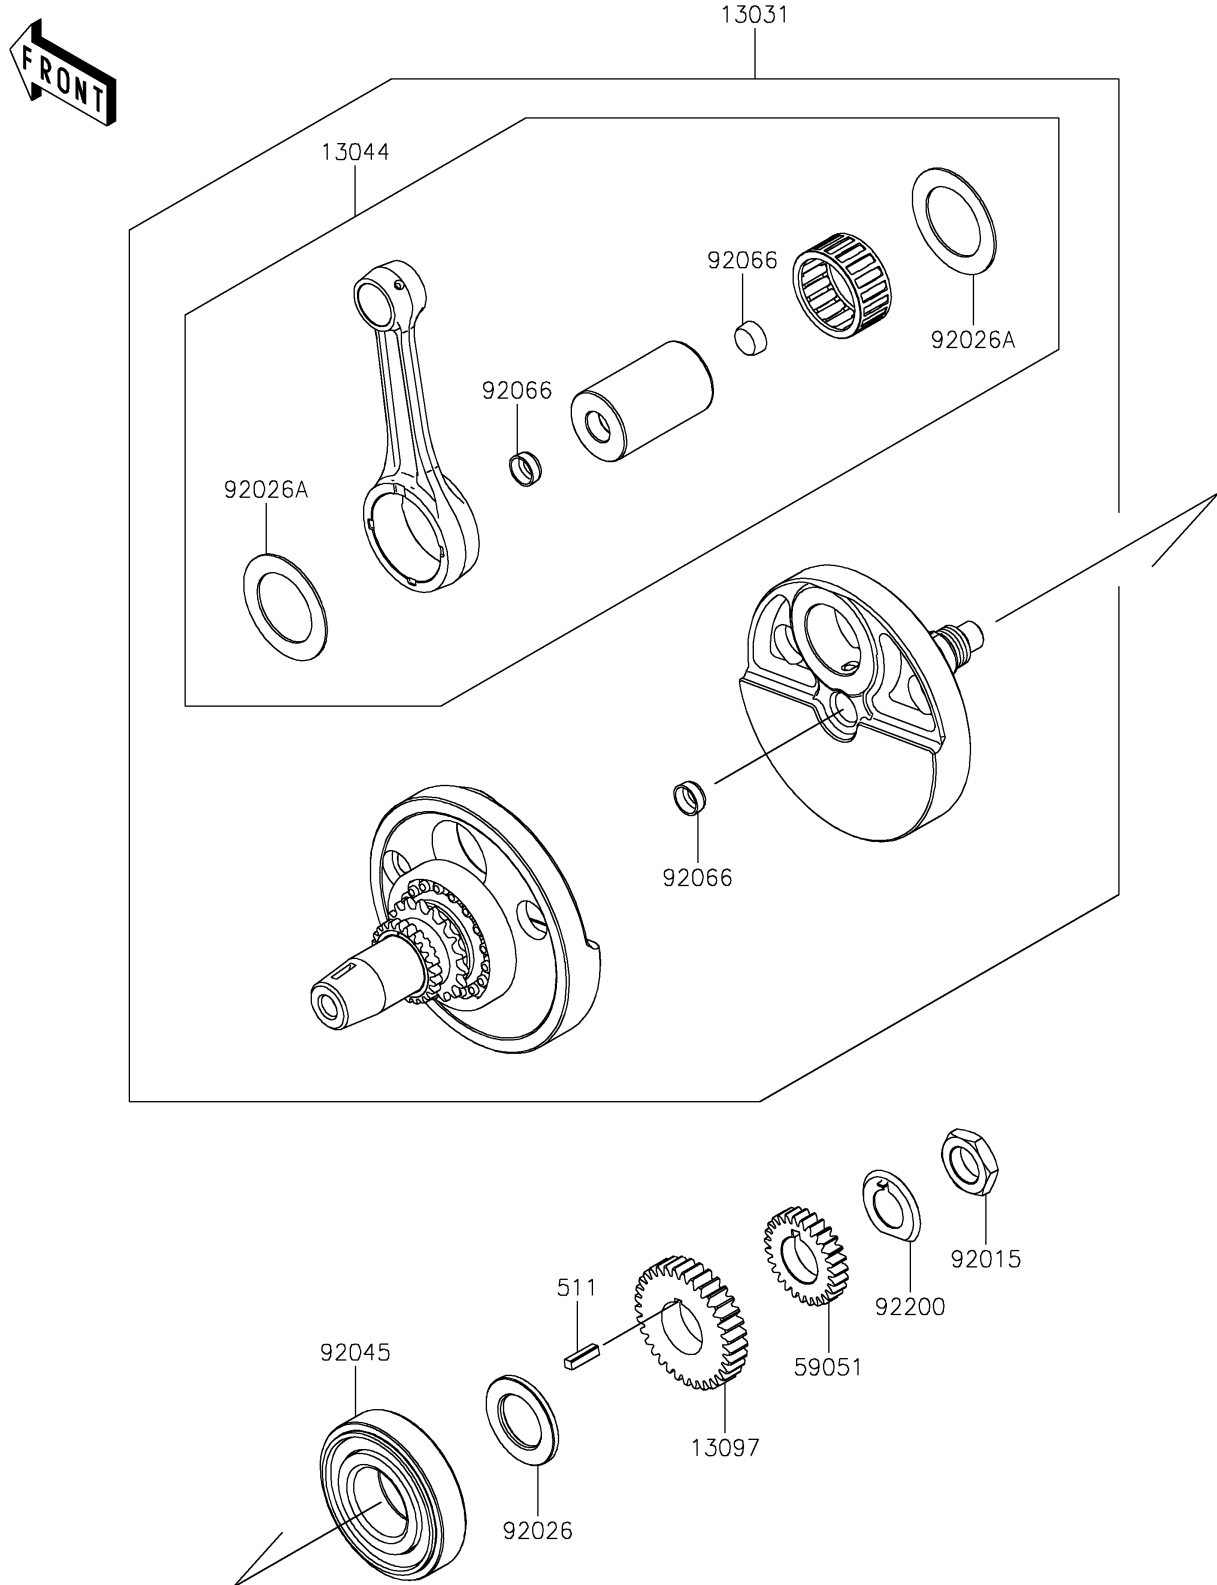

# 2025 KLR650 S PARTS DIAGRAM

Crankshaft

E1321

## 2025 KLR650 S PARTS LIST

### Crankshaft

ITEM NAME	PART NUMBER	QUANTITY
CRANKSHAFT-COMP (Ref # 13031)	13031-0977	1
SET-CONNECTING ROD (Ref # 13044)	13044-5089	1
GEAR-PRIMARY SPUR,33T (Ref # 13097)	13097-1333	1
GEAR-SPUR,27T (Ref # 59051)	59051-1145	1
NUT,22MM (Ref # 92015)	92015-1890	1
SPACER (Ref # 92026)	92026-0150	1
SPACER,40X60X1.5 (Ref # 92026A)	92026-0152	2
BEARING-BALL,40X90X23 (Ref # 92045)	92045-0065	1
PLUG (Ref # 92066)	92066-1154	3
WASHER (Ref # 92200)	92200-0557	1
KEY-SUNK (Ref # 511)	511A0520	1