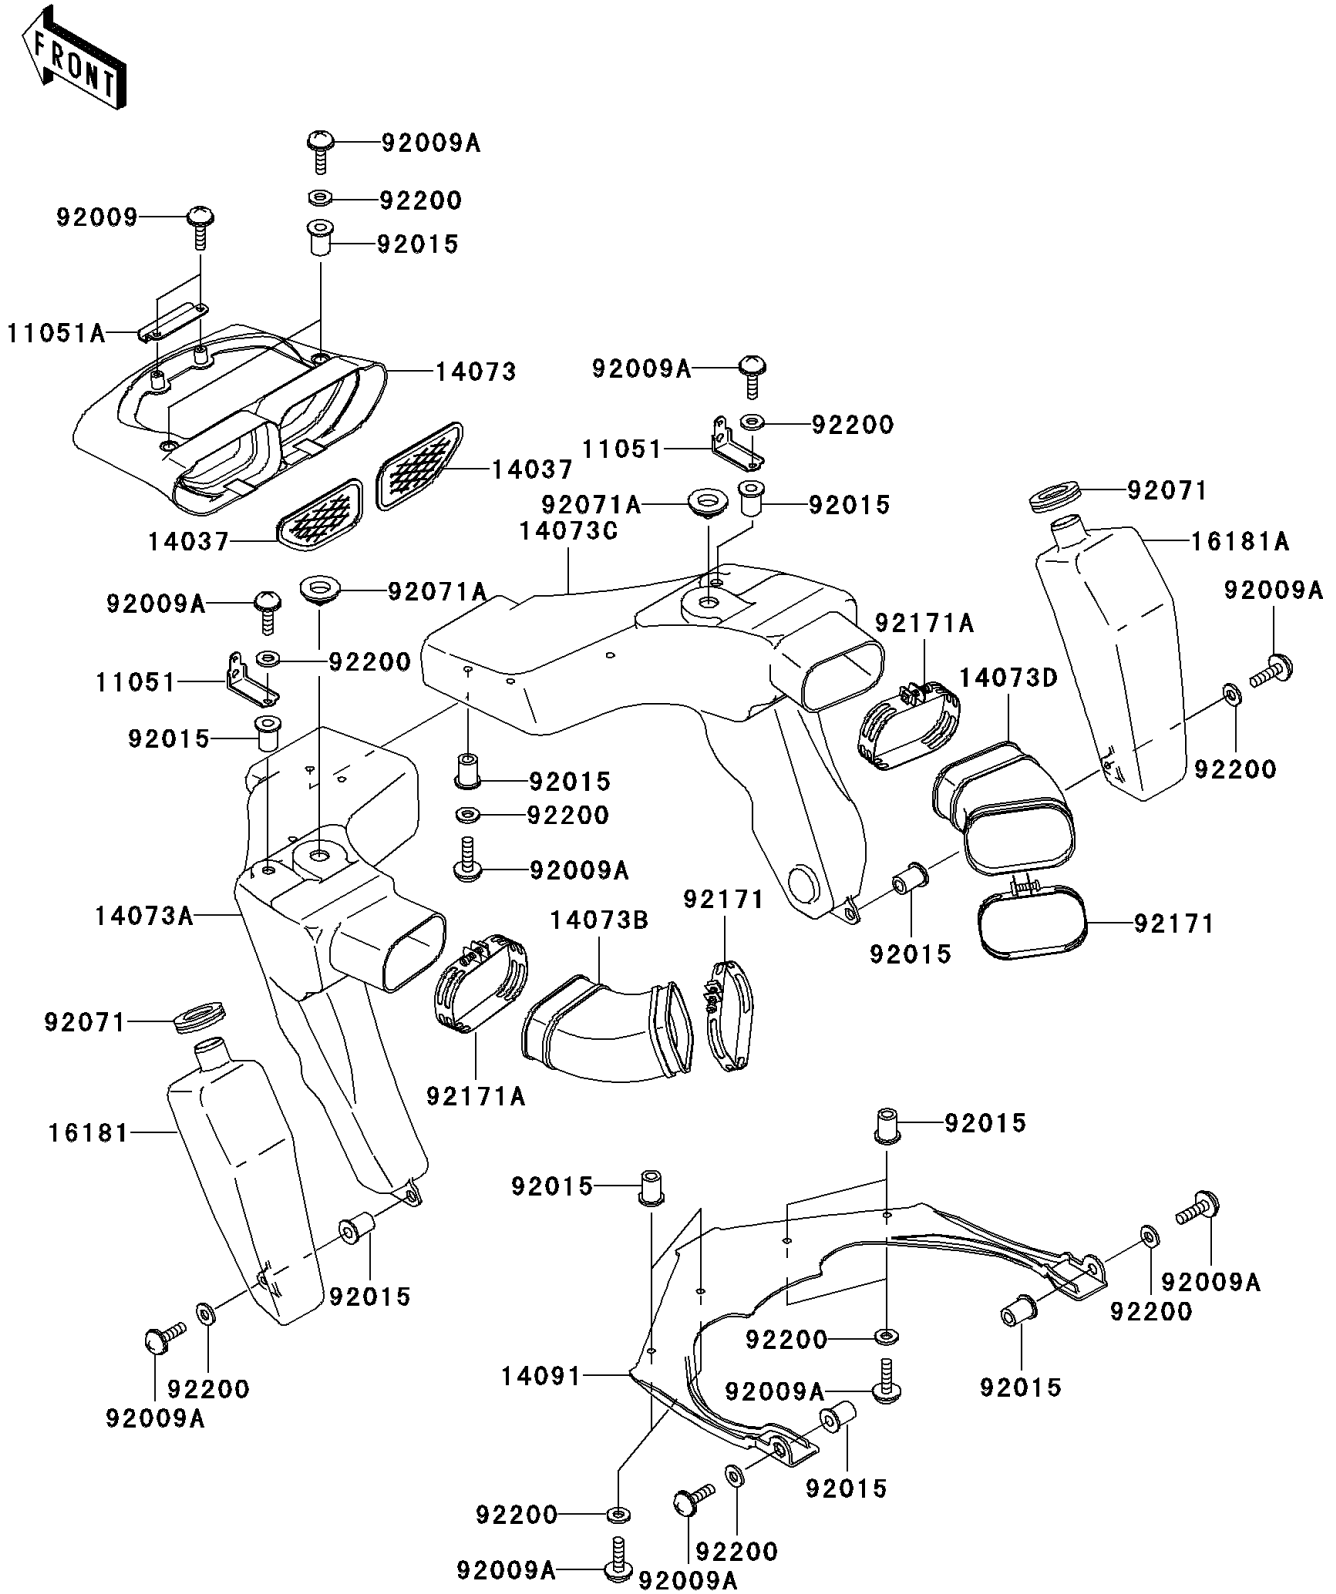

2000 Ninja® ZX™-12R PARTS DIAGRAM

Air Duct

E1131

2000 Ninja® ZX™-12R PARTS LIST

Air Duct

ITEM NAME	PART NUMBER	QUANTITY
BRACKET (Ref # 11051)	11051-1468	2
BRACKET (Ref # 11051A)	11051-1863	1
SCREEN,DUCT (Ref # 14037)	14037-1286	2
DUCT,M.F.C.GRAY (Ref # 14073)	14073-1745-3L	1
DUCT,LH (Ref # 14073A)	14073-1747	1
DUCT,LH (Ref # 14073B)	14073-1748	1
DUCT,RH (Ref # 14073C)	14073-1749	1
DUCT,RH (Ref # 14073D)	14073-1750	1
COVER (Ref # 14091)	14091-1158	1
TANK-RESONATOR (Ref # 16181)	16181-1093	1
TANK-RESONATOR (Ref # 16181A)	16181-1094	1
SCREW,TAPPING,5X14 (Ref # 92009)	92009-1197	2
SCREW,5X16 (Ref # 92009A)	92009-1909	14
NUT,WELL,5MM (Ref # 92015)	92015-1757	14
GROMMET,AIR FILTER (Ref # 92071)	92071-1013	2
GROMMET (Ref # 92071A)	92071-1222	2
CLAMP (Ref # 92171)	92171-1093	2
CLAMP (Ref # 92171A)	92171-1169	2
WASHER,NYLON,5.3X11.5X0.5 (Ref # 92200)	92200-1480	14