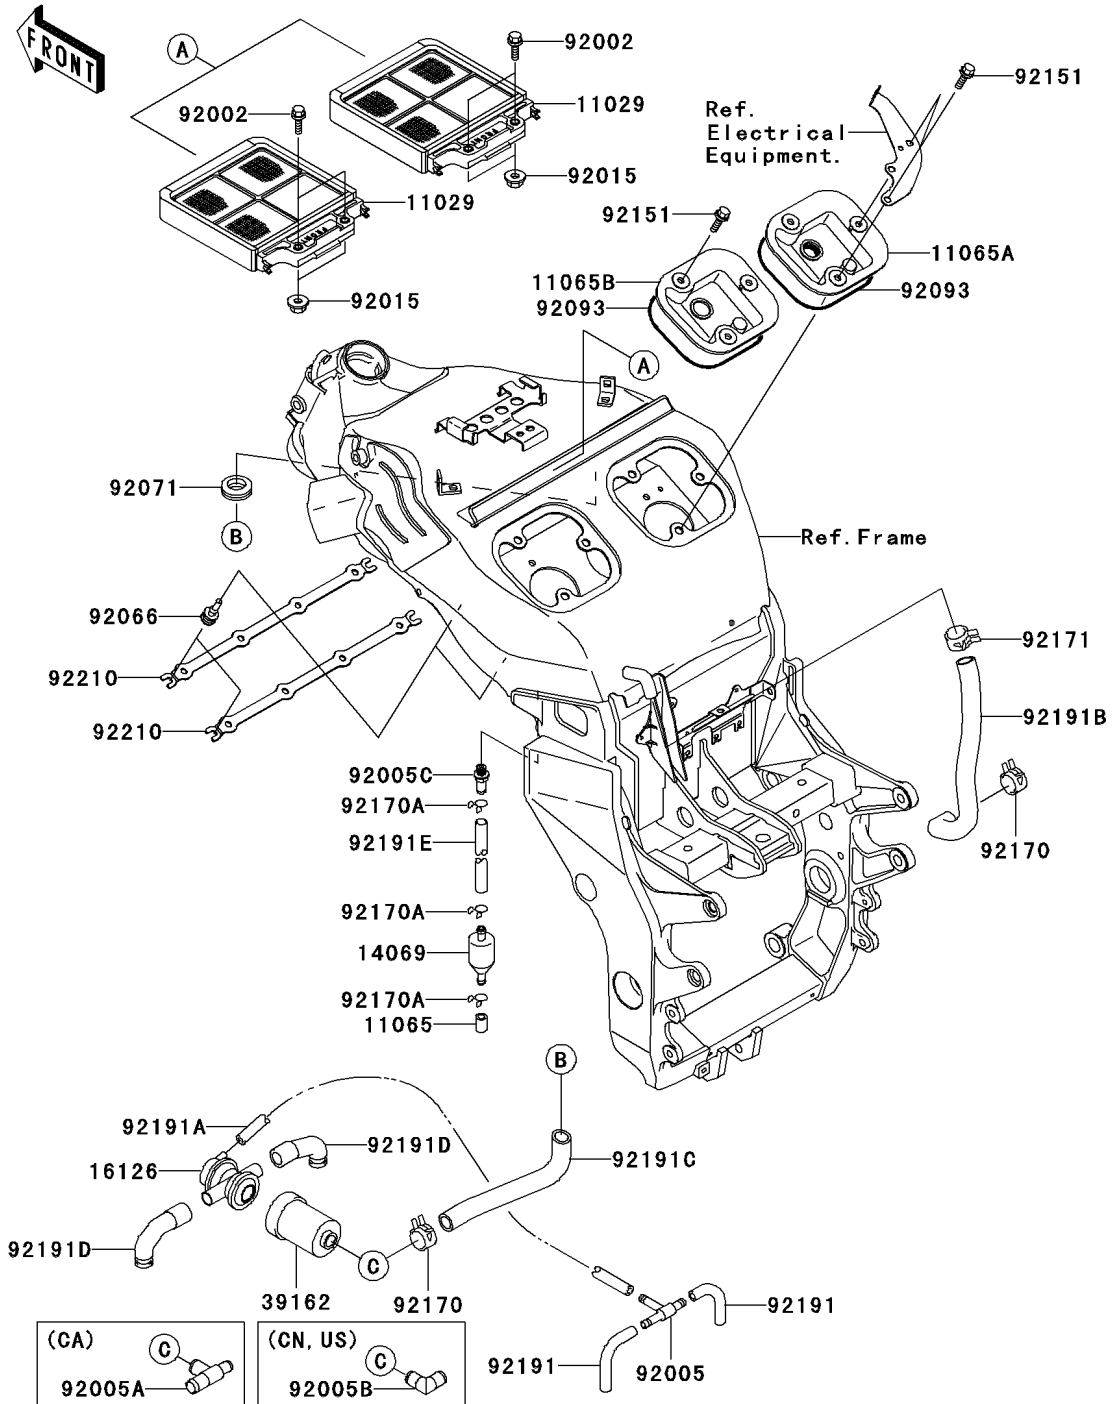

2000 Ninja® ZX™-12R PARTS DIAGRAM

Air Cleaner

E1130

2000 Ninja® ZX™-12R PARTS LIST

Air Cleaner

ITEM NAME	PART NUMBER	QUANTITY
ELEMENT-ASSY-AIR FILTER (Ref # 11029)	11029-1016	1
CAP,BREATHER (Ref # 11065)	11065-1088	1
CAP,FRAME,RH (Ref # 11065A)	11065-1129	1
CAP,FRAME,LH (Ref # 11065B)	11065-1130	1
BREATHER (Ref # 14069)	14069-1051	1
VALVE,AIR SWITCH (Ref # 16126)	16126-1361	1
SILENCER-INTAKE (Ref # 39162)	39162-1091	1
BOLT,FLANGED,6X35 (Ref # 92002)	92002-1051	1
FITTING,TUBE,T-TYPE (Ref # 92005)	92005-1017	1
FITTING (Ref # 92005C)	92005-1365	1
NUT,6MM (Ref # 92015)	92015-1365	1
PLUG (Ref # 92066)	92066-1512	1
GROMMET,AIR FILTER (Ref # 92071)	92071-1042	1
SEAL (Ref # 92093)	92093-1507	1
BOLT,6X22 (Ref # 92151)	92151-1236	1
CLAMP (Ref # 92170)	92170-1060	1
CLAMP (Ref # 92170A)	92170-1529	1
CLAMP (Ref # 92171)	92171-1277	1
TUBE (Ref # 92191)	92191-1060	1
TUBE,4X10X266 (Ref # 92191A)	92191-1077	1
TUBE,ENGINE-CLEANER (Ref # 92191B)	92191-1352	1
TUBE,AIR SWITCH-CLEANER (Ref # 92191C)	92191-1353	1
TUBE,AIR SWITCH-VALVE (Ref # 92191D)	92191-1354	1
TUBE,7X12X460 (Ref # 92191E)	92191-1517	1
NUT (Ref # 92210)	92210-1183	1
FITTING,T-TYPE (Ref # 92005A)	92005-1252	1
FITTING (Ref # 92005B)	92005-1309	1