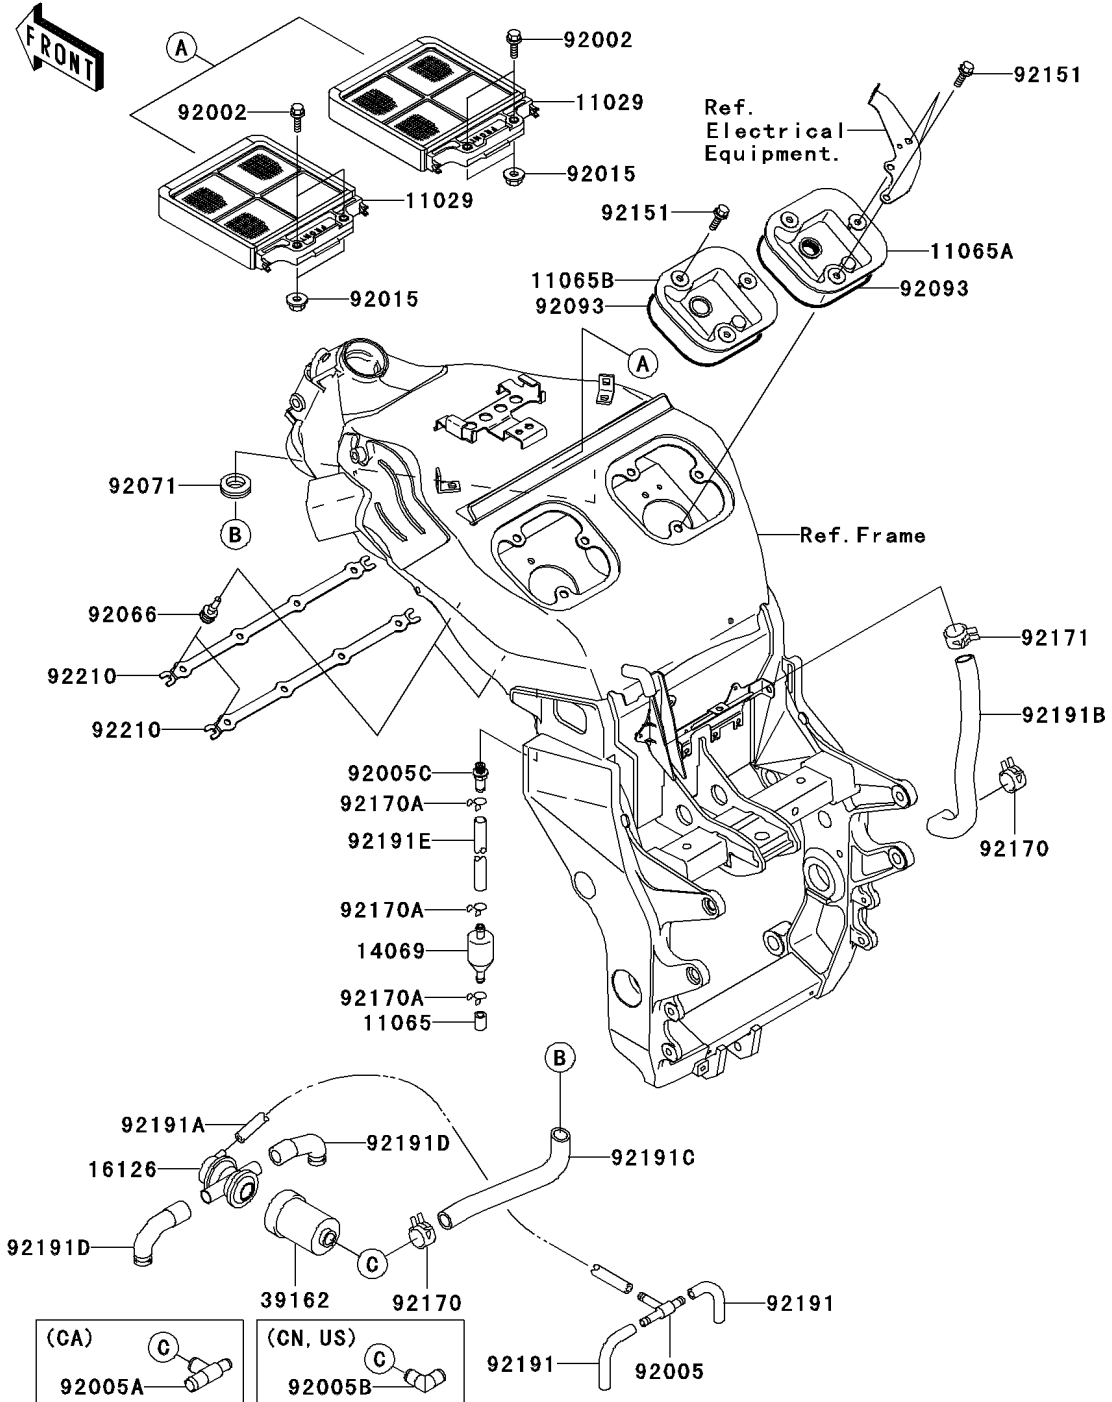

2000 Ninja® ZX™-12R PARTS DIAGRAM

Air Cleaner

E1130

2000 Ninja® ZX™-12R PARTS LIST

Air Cleaner

ITEM NAME	PART NUMBER	QUANTITY
ELEMENT-ASSY-AIR FILTER (Ref # 11029)	11029-1016	2
CAP,BREATHER (Ref # 11065)	11065-1088	1
CAP,FRAME,RH (Ref # 11065A)	11065-1129	1
CAP,FRAME,LH (Ref # 11065B)	11065-1130	1
BREATHER (Ref # 14069)	14069-1051	1
VALVE,AIR SWITCH (Ref # 16126)	16126-1361	1
SILENCER-INTAKE (Ref # 39162)	39162-1091	1
BOLT,FLANGED,6X35 (Ref # 92002)	92002-1051	4
FITTING,TUBE,T-TYPE (Ref # 92005)	92005-1017	1
FITTING (Ref # 92005C)	92005-1365	1
NUT,6MM (Ref # 92015)	92015-1365	4
PLUG (Ref # 92066)	92066-1512	4
GROMMET,AIR FILTER (Ref # 92071)	92071-1042	1
SEAL (Ref # 92093)	92093-1507	2
BOLT,6X22 (Ref # 92151)	92151-1236	6
CLAMP (Ref # 92170)	92170-1060	2
CLAMP (Ref # 92170A)	92170-1529	3
CLAMP (Ref # 92171)	92171-1277	1
TUBE (Ref # 92191)	92191-1060	2
TUBE,4X10X266 (Ref # 92191A)	92191-1077	1
TUBE,ENGINE-CLEANER (Ref # 92191B)	92191-1352	1
TUBE,AIR SWITCH-CLEANER (Ref # 92191C)	92191-1353	1
TUBE,AIR SWITCH-VALVE (Ref # 92191D)	92191-1354	2
TUBE,7X12X460 (Ref # 92191E)	92191-1517	1
NUT (Ref # 92210)	92210-1183	2
FITTING,T-TYPE (Ref # 92005A)	92005-1252	1
FITTING (Ref # 92005B)	92005-1309	1