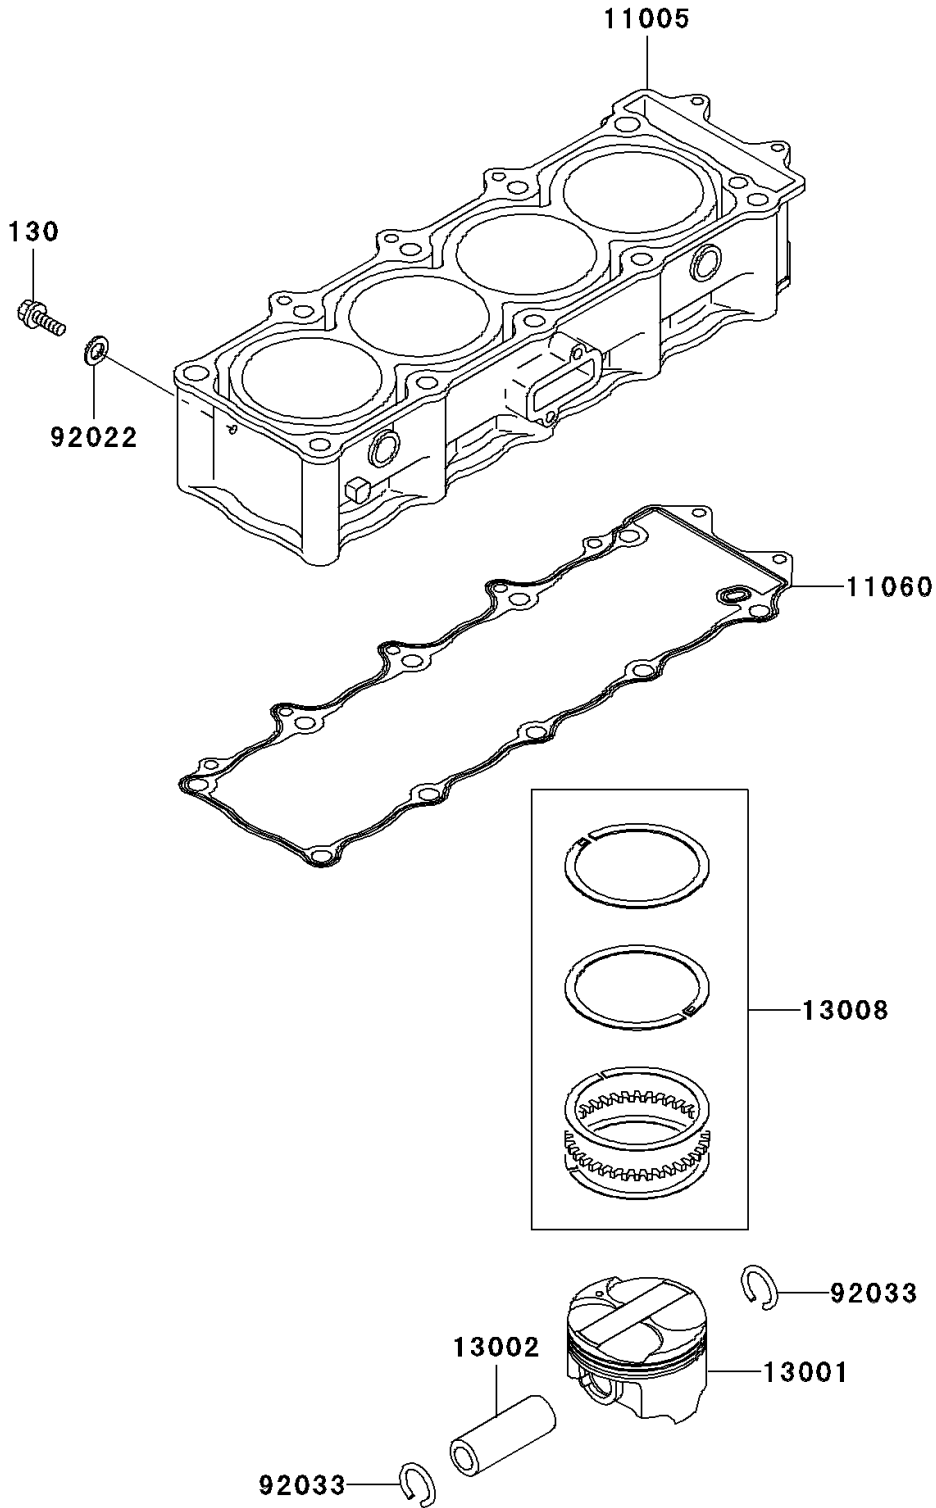

# 2000 Ninja® ZX™-12R PARTS DIAGRAM

Cylinder/Piston(s)

E1120

## 2000 Ninja® ZX™-12R PARTS LIST

Cylinder/Piston(s)

ITEM NAME	PART NUMBER	QUANTITY
BOLT-FLANGED (Ref # 130)	130Y0610	1
CYLINDER-ENGINE (Ref # 11005)	11005-1947	1
GASKET,CYLINDER BASE (Ref # 11060)	11060-1907	1
PISTON-ENGINE (Ref # 13001)	13001-1596	4
PIN-PISTON (Ref # 13002)	13002-1116	4
RING-SET-PISTON (Ref # 13008)	13008-1196	4
WASHER,6.2X11X1 (Ref # 92022)	92022-304	1
RING-SNAP (Ref # 92033)	92033-1188	8