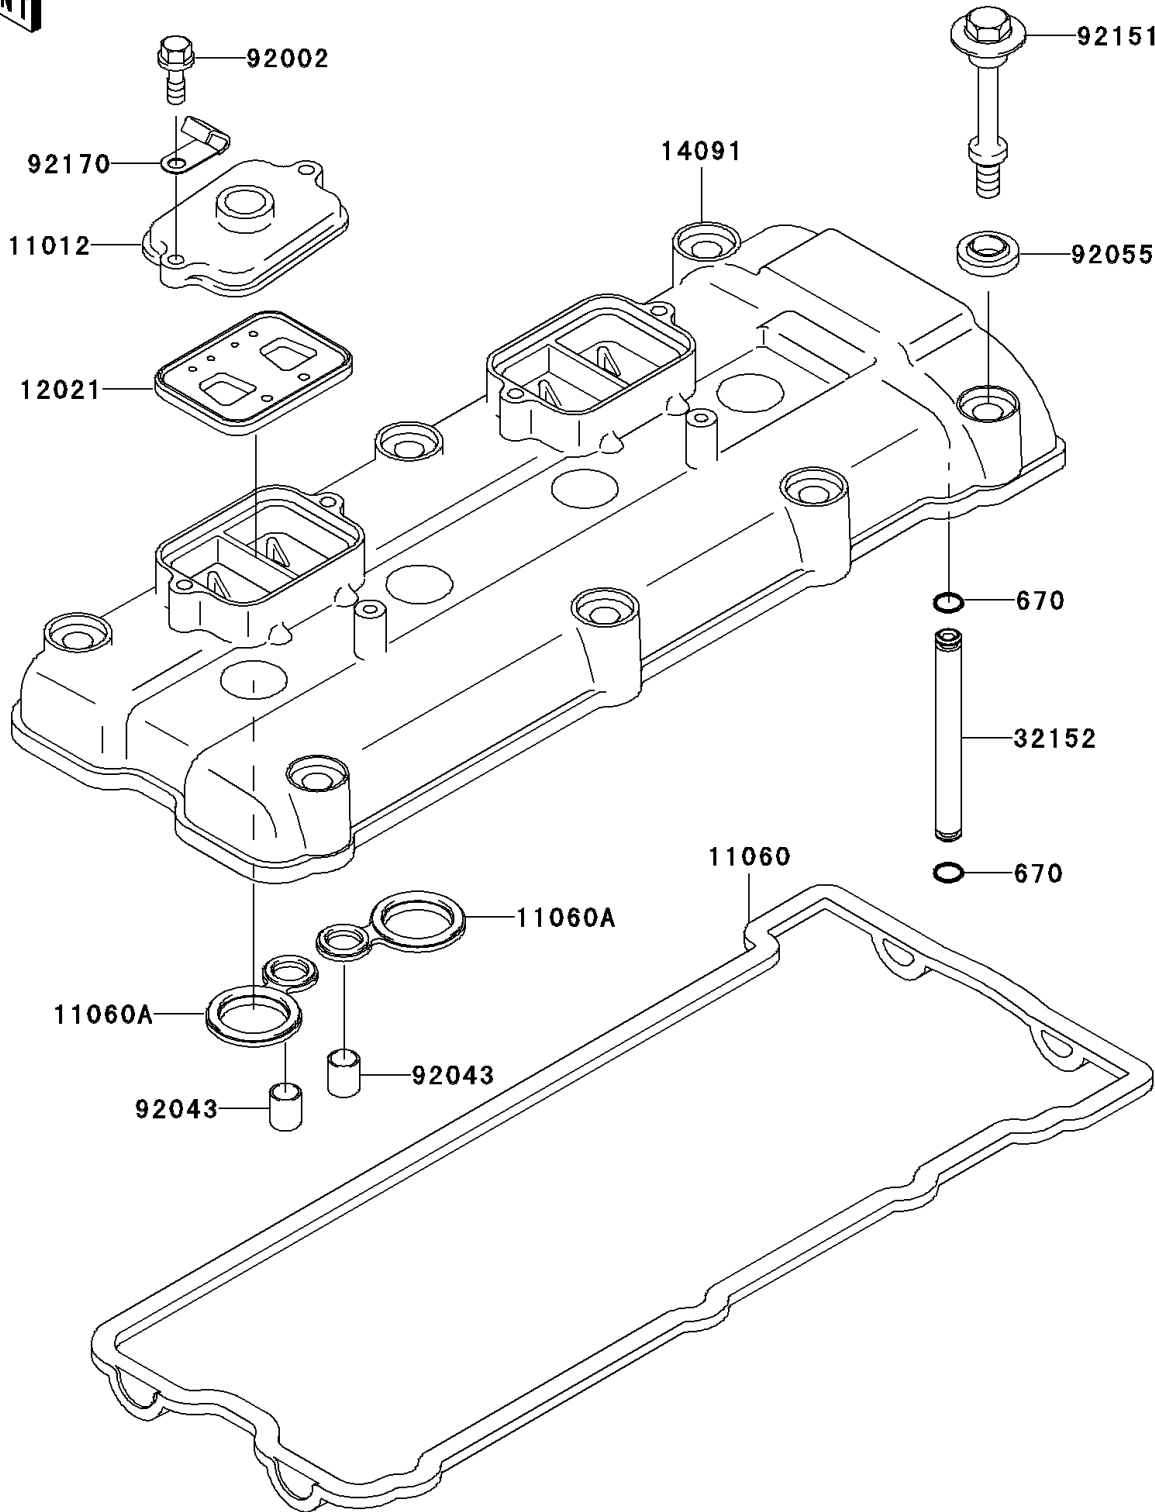

# 2000 Ninja® ZX™-12R PARTS DIAGRAM

Cylinder Head Cover

E1112

## 2000 Ninja® ZX™-12R PARTS LIST

### Cylinder Head Cover

ITEM NAME	PART NUMBER	QUANTITY
O RING,7MM (Ref # 670)	670D1507	2
CAP,REED VALVE (Ref # 11012)	11012-1758	2
GASKET,HEAD COVER (Ref # 11060)	11060-1905	1
GASKET,SPARKPLUG HOLE (Ref # 11060A)	11060-1906	4
VALVE-ASSY-REED (Ref # 12021)	12021-1119	2
COVER,HEAD (Ref # 14091)	14091-1126	1
PIPE,OIL (Ref # 32152)	32152-1544	1
BOLT,6X20 (Ref # 92002)	92002-1237	4
PIN,10.1X12X14 (Ref # 92043)	92043-4009	4
RING-O,HEAD COVER BOLT (Ref # 92055)	92055-1352	7
BOLT,HEAD COVER (Ref # 92151)	92151-1221	7
CLAMP,HARNESS (Ref # 92170)	92170-1900	1