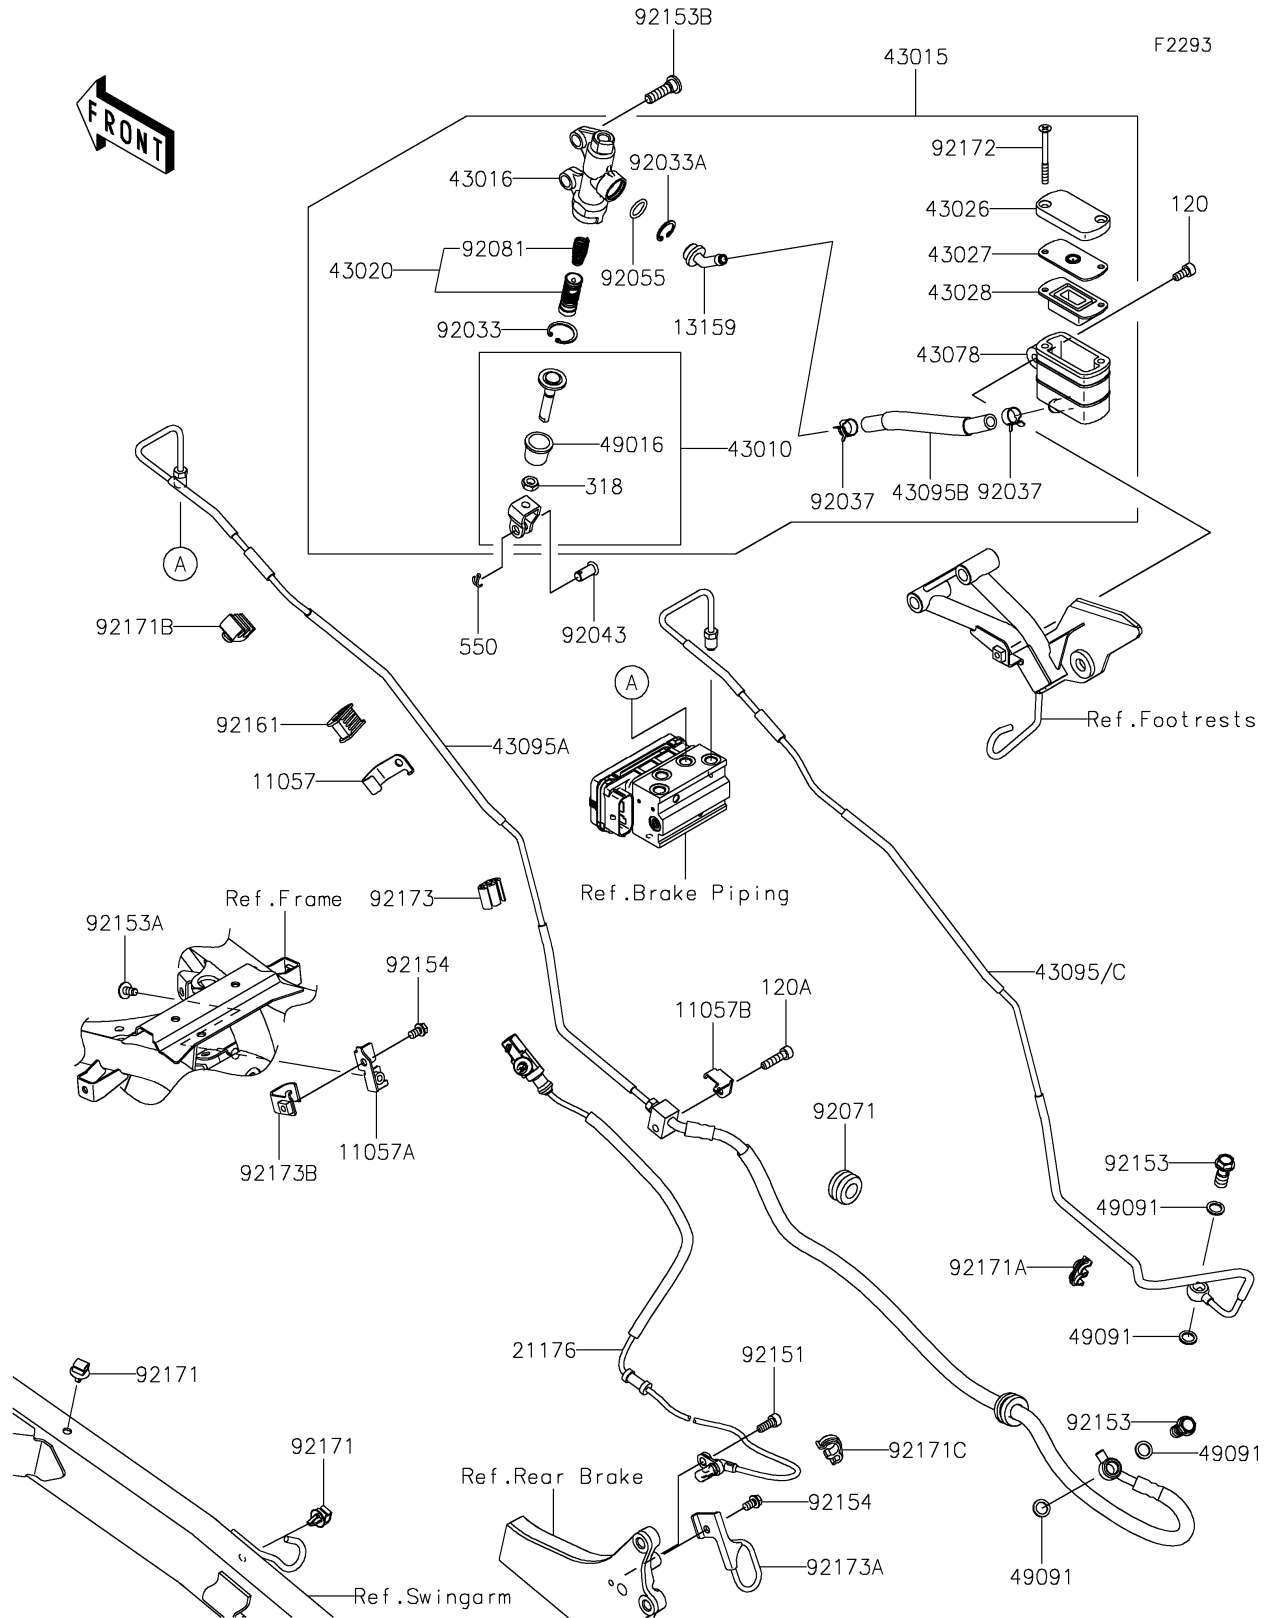

2025 KLR650 S ABS PARTS DIAGRAM

Rear Master Cylinder

2025 KLR650 S ABS PARTS LIST

Rear Master Cylinder

ITEM NAME	PART NUMBER	QUANTITY
BRACKET,BRAKE HOSE (Ref # 11057)	11057-4377	1
BRACKET,CLAMP SUPPORT (Ref # 11057A)	11057-7882	1
BRACKET,HOSE-BRAKE (Ref # 11057B)	11057-7883	1
CONNECTOR (Ref # 13159)	13159-0008	1
SENSOR,SPEED,RR (Ref # 21176)	21176-0995	1
ROD-ASSY-BRAKE (Ref # 43010)	43010-0031	1
CYLINDER-ASSY-MASTER,RR (Ref # 43015)	43015-0794	1
CYLINDER-MASTER,RR (Ref # 43016)	43016-1208	1
PISTON-COMP-BRAKE (Ref # 43020)	43020-1057	1
CAP-BRAKE (Ref # 43026)	43026-0014	1
PLATE-DIAPHRAGM (Ref # 43027)	43027-0006	1
DIAPHRAGM (Ref # 43028)	43028-0009	1
RESERVOIR (Ref # 43078)	43078-0056	1
HOSE-BRAKE,ABS UNIT-RR CALIPER (Ref # 43095A)	43095-1856	1
HOSE-BRAKE (Ref # 43095B)	43095-1857	1
HOSE-BRAKE,RR M/C-ABS UNIT (Ref # 43095C)	43095-1967	1
COVER-SEAL,BRAKE PISTON (Ref # 49016)	49016-1103	1
WASHER-SEAL,10.1X14.5X1.5 (Ref # 49091)	49091-0001	4
RING-SNAP,20.9X24.6X1.2 (Ref # 92033)	92033-0079	1
RING-SNAP,20.5MM (Ref # 92033A)	92033-1186	1
CLAMP (Ref # 92037)	92037-1710	2
PIN,8X17 (Ref # 92043)	92043-0104	1
RING-O,14.8X2.4 (Ref # 92055)	92055-0741	1
GROMMET,12.2X26X16 (Ref # 92071)	92071-0785	1
SPRING,MASTER CYLINDER (Ref # 92081)	92081-1737	1
BOLT (Ref # 92151)	92151-1166	1
BOLT,OIL,L=23 (Ref # 92153)	92153-0627	2
BOLT,SOCKET,6X12 (Ref # 92153A)	92153-1617	1
BOLT,SOCKET,8X30 (Ref # 92153B)	92153-1624	2