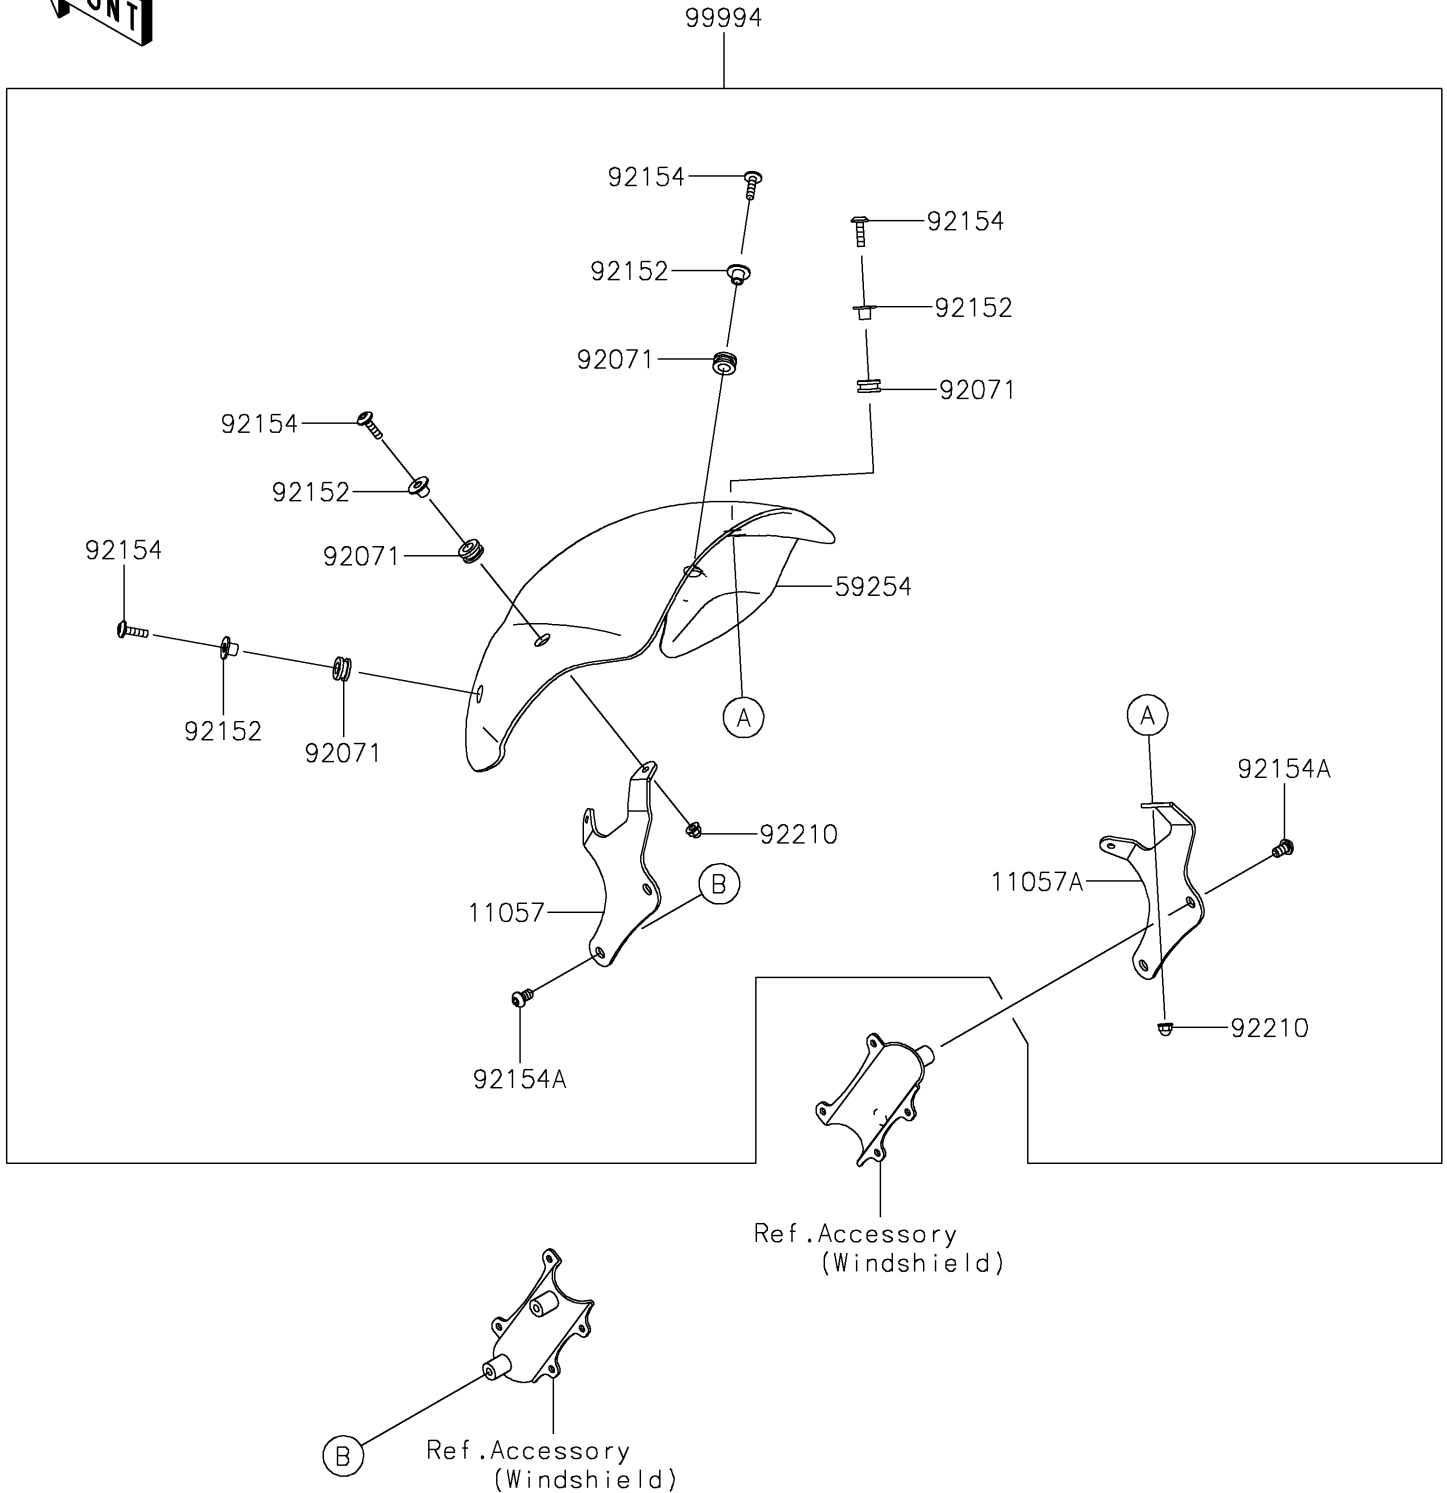

# 2023 VULCAN® S PARTS DIAGRAM

Accessory(Cafe Deflector)

F2910M

## 2023 VULCAN® S PARTS LIST

Accessory(Cafe Deflector)

ITEM NAME	PART NUMBER	QUANTITY
BRACKET,LH (Ref # 11057)	11057-0220	1
BRACKET,RH (Ref # 11057A)	11057-0221	1
DEFLECTOR (Ref # 59254)	59254-0005	1
GROMMET,10X20X10 (Ref # 92071)	92071-0759	4
COLLAR,6.8X10X11.1 (Ref # 92152)	92152-2251	4
BOLT,SOCKET,6X22 (Ref # 92154)	92154-0787	4
BOLT,SOCKET,8X14 (Ref # 92154A)	92154-1032	4
NUT,CAP,6MM (Ref # 92210)	92210-0322	4
KIT-ACC,CAFE DEFLECTOR W/O KQR (Ref # 99994)	99994-0826	1